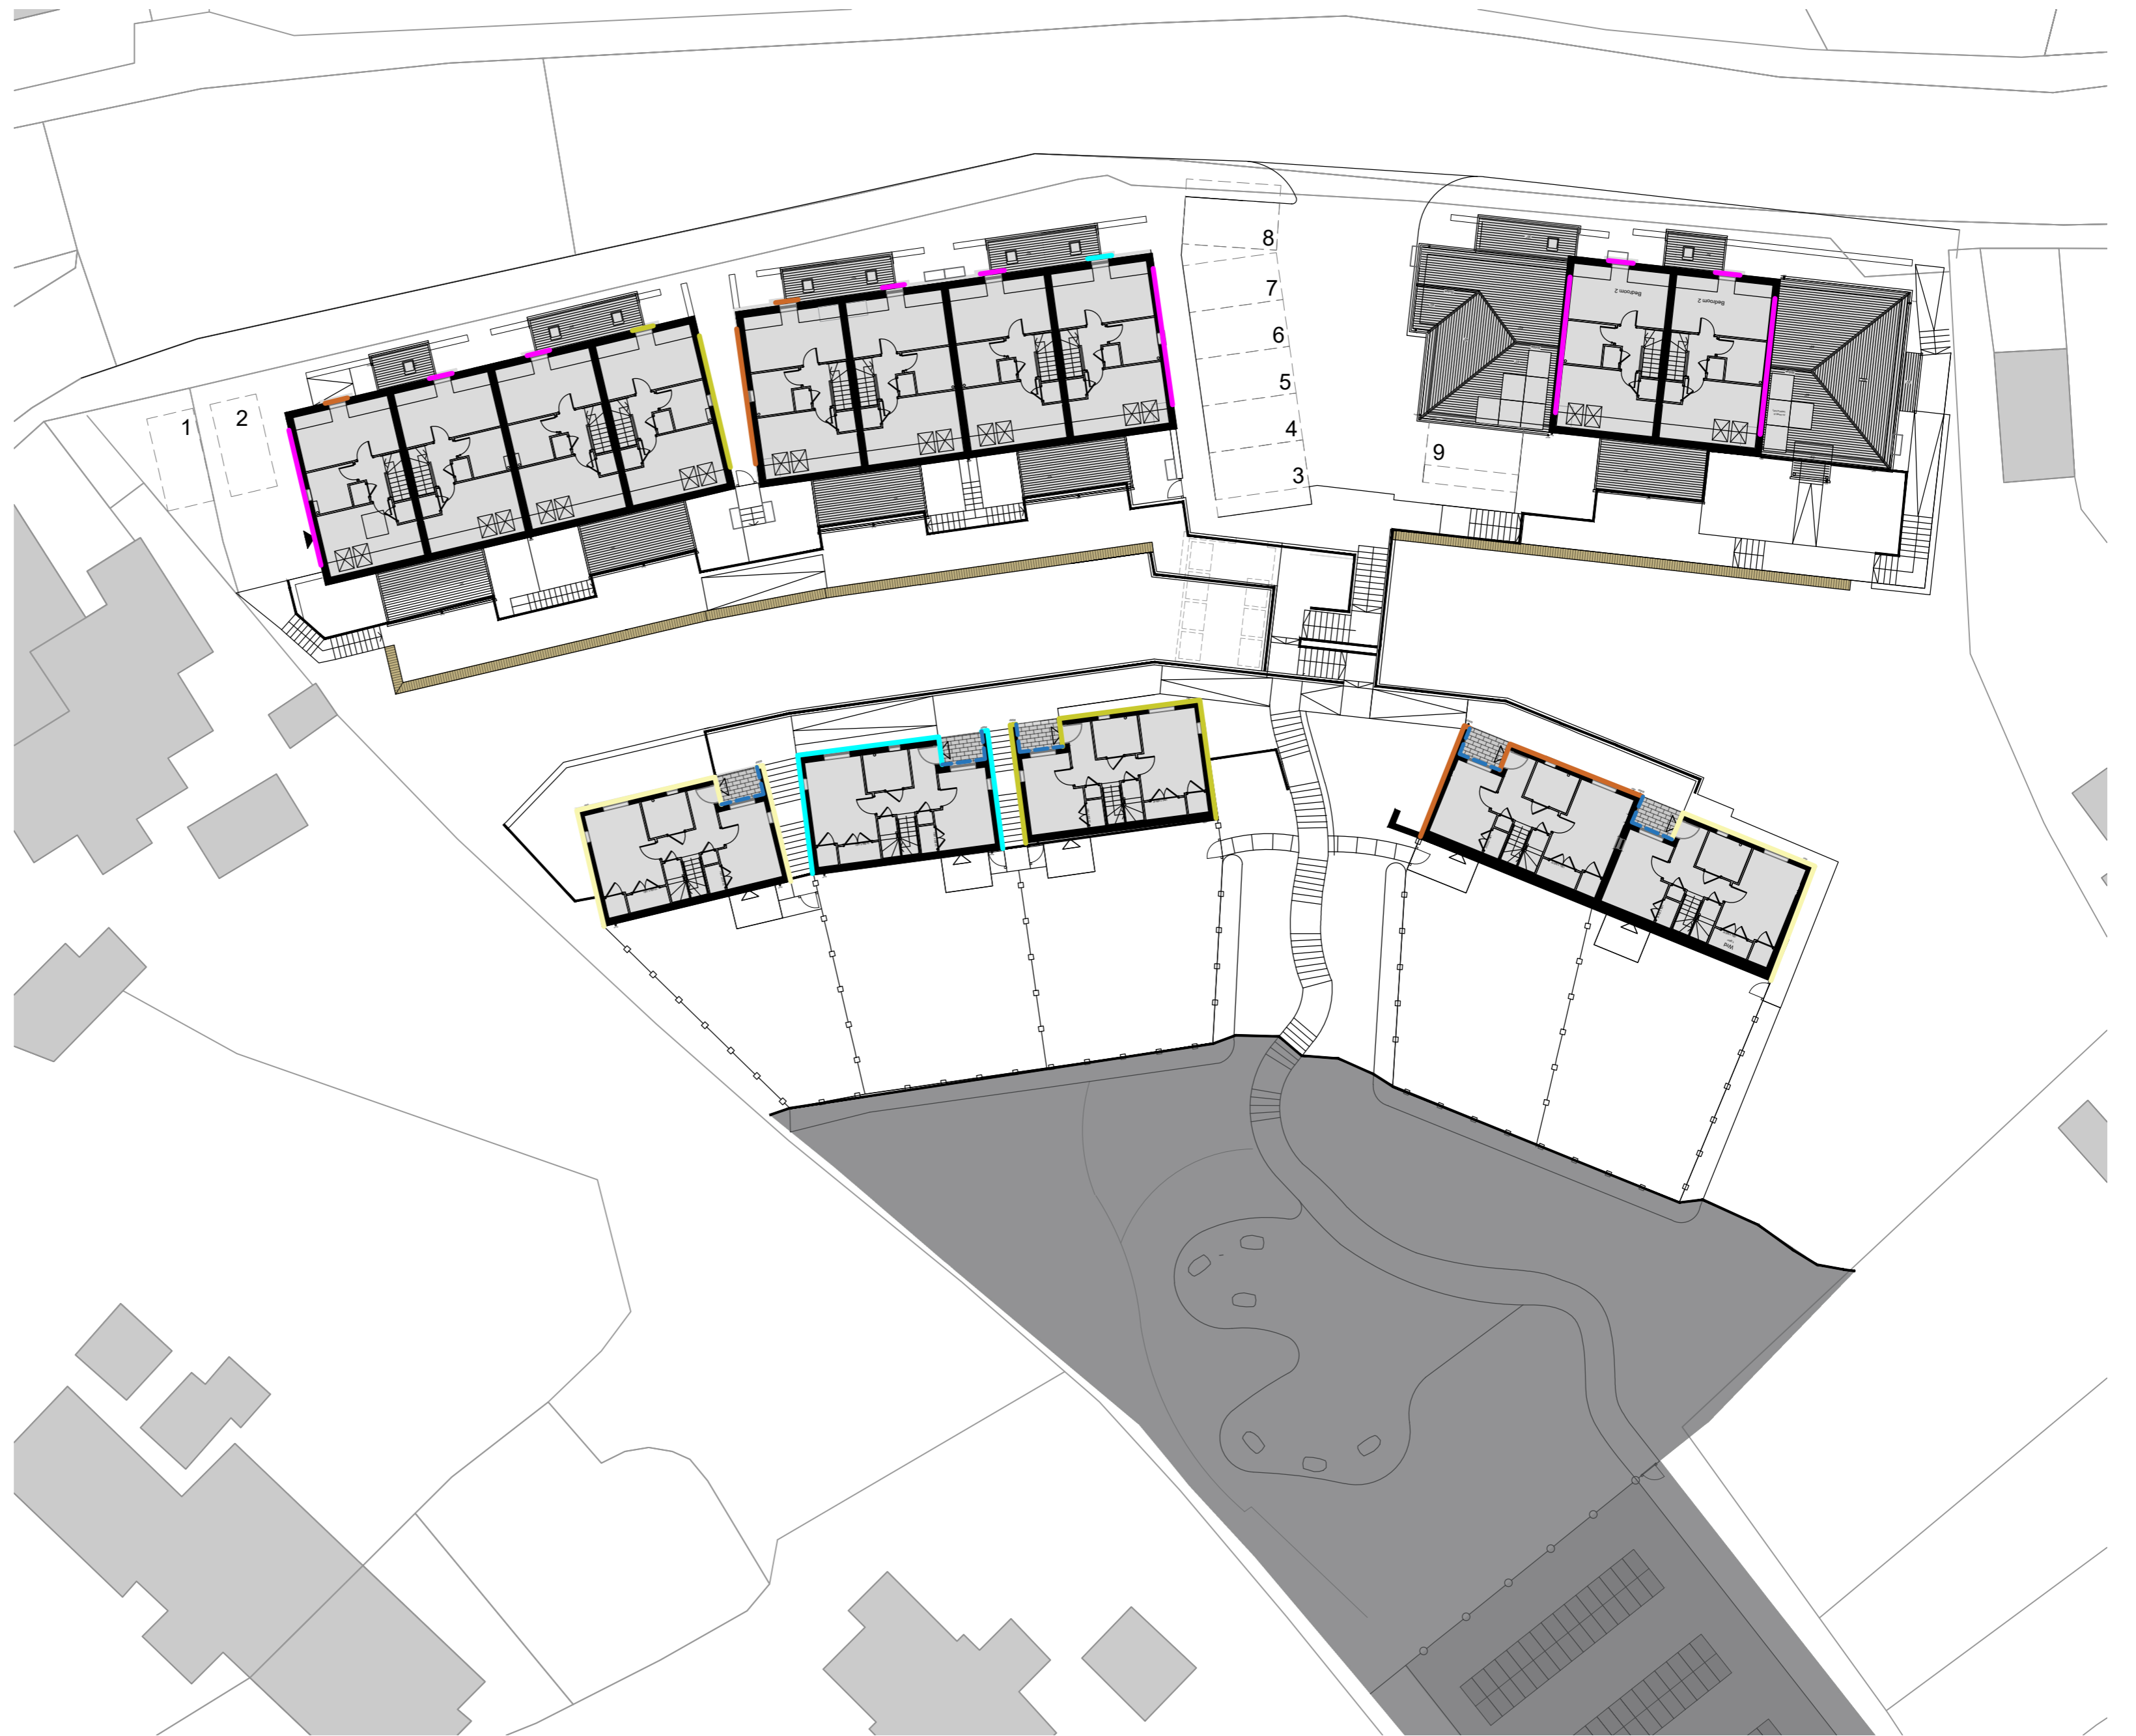

External Materials

	Large format natural stone
	Natural stone
	'Buttermilk' smooth render
	'Borrowed Blue' smooth render
	'Gardenia' smooth render
	'Fresh Plaster' smooth render
	Grey horizontal cladding
	Granite Quoins
	Grey slate hung wall
	Grey slate roof
	Anthracite aluminum windows & rear doors
	Anthracite front door
	Light Blue front door
	Red front door
	Light yellow front door

Project: Carn Thomas, Isles of Scilly
 Title: Material Plan - First Floor & Ground Floor
 Client: Livewest
 Date: Mar 2024
 Drawn by: RIA
 Checked by: DMA
 Scale: 1:250 @ A2
 Drawing No.: 21024_MP_03

RECEIVED
 By Liv Rickman at 12:00 pm, Aug 22, 2024