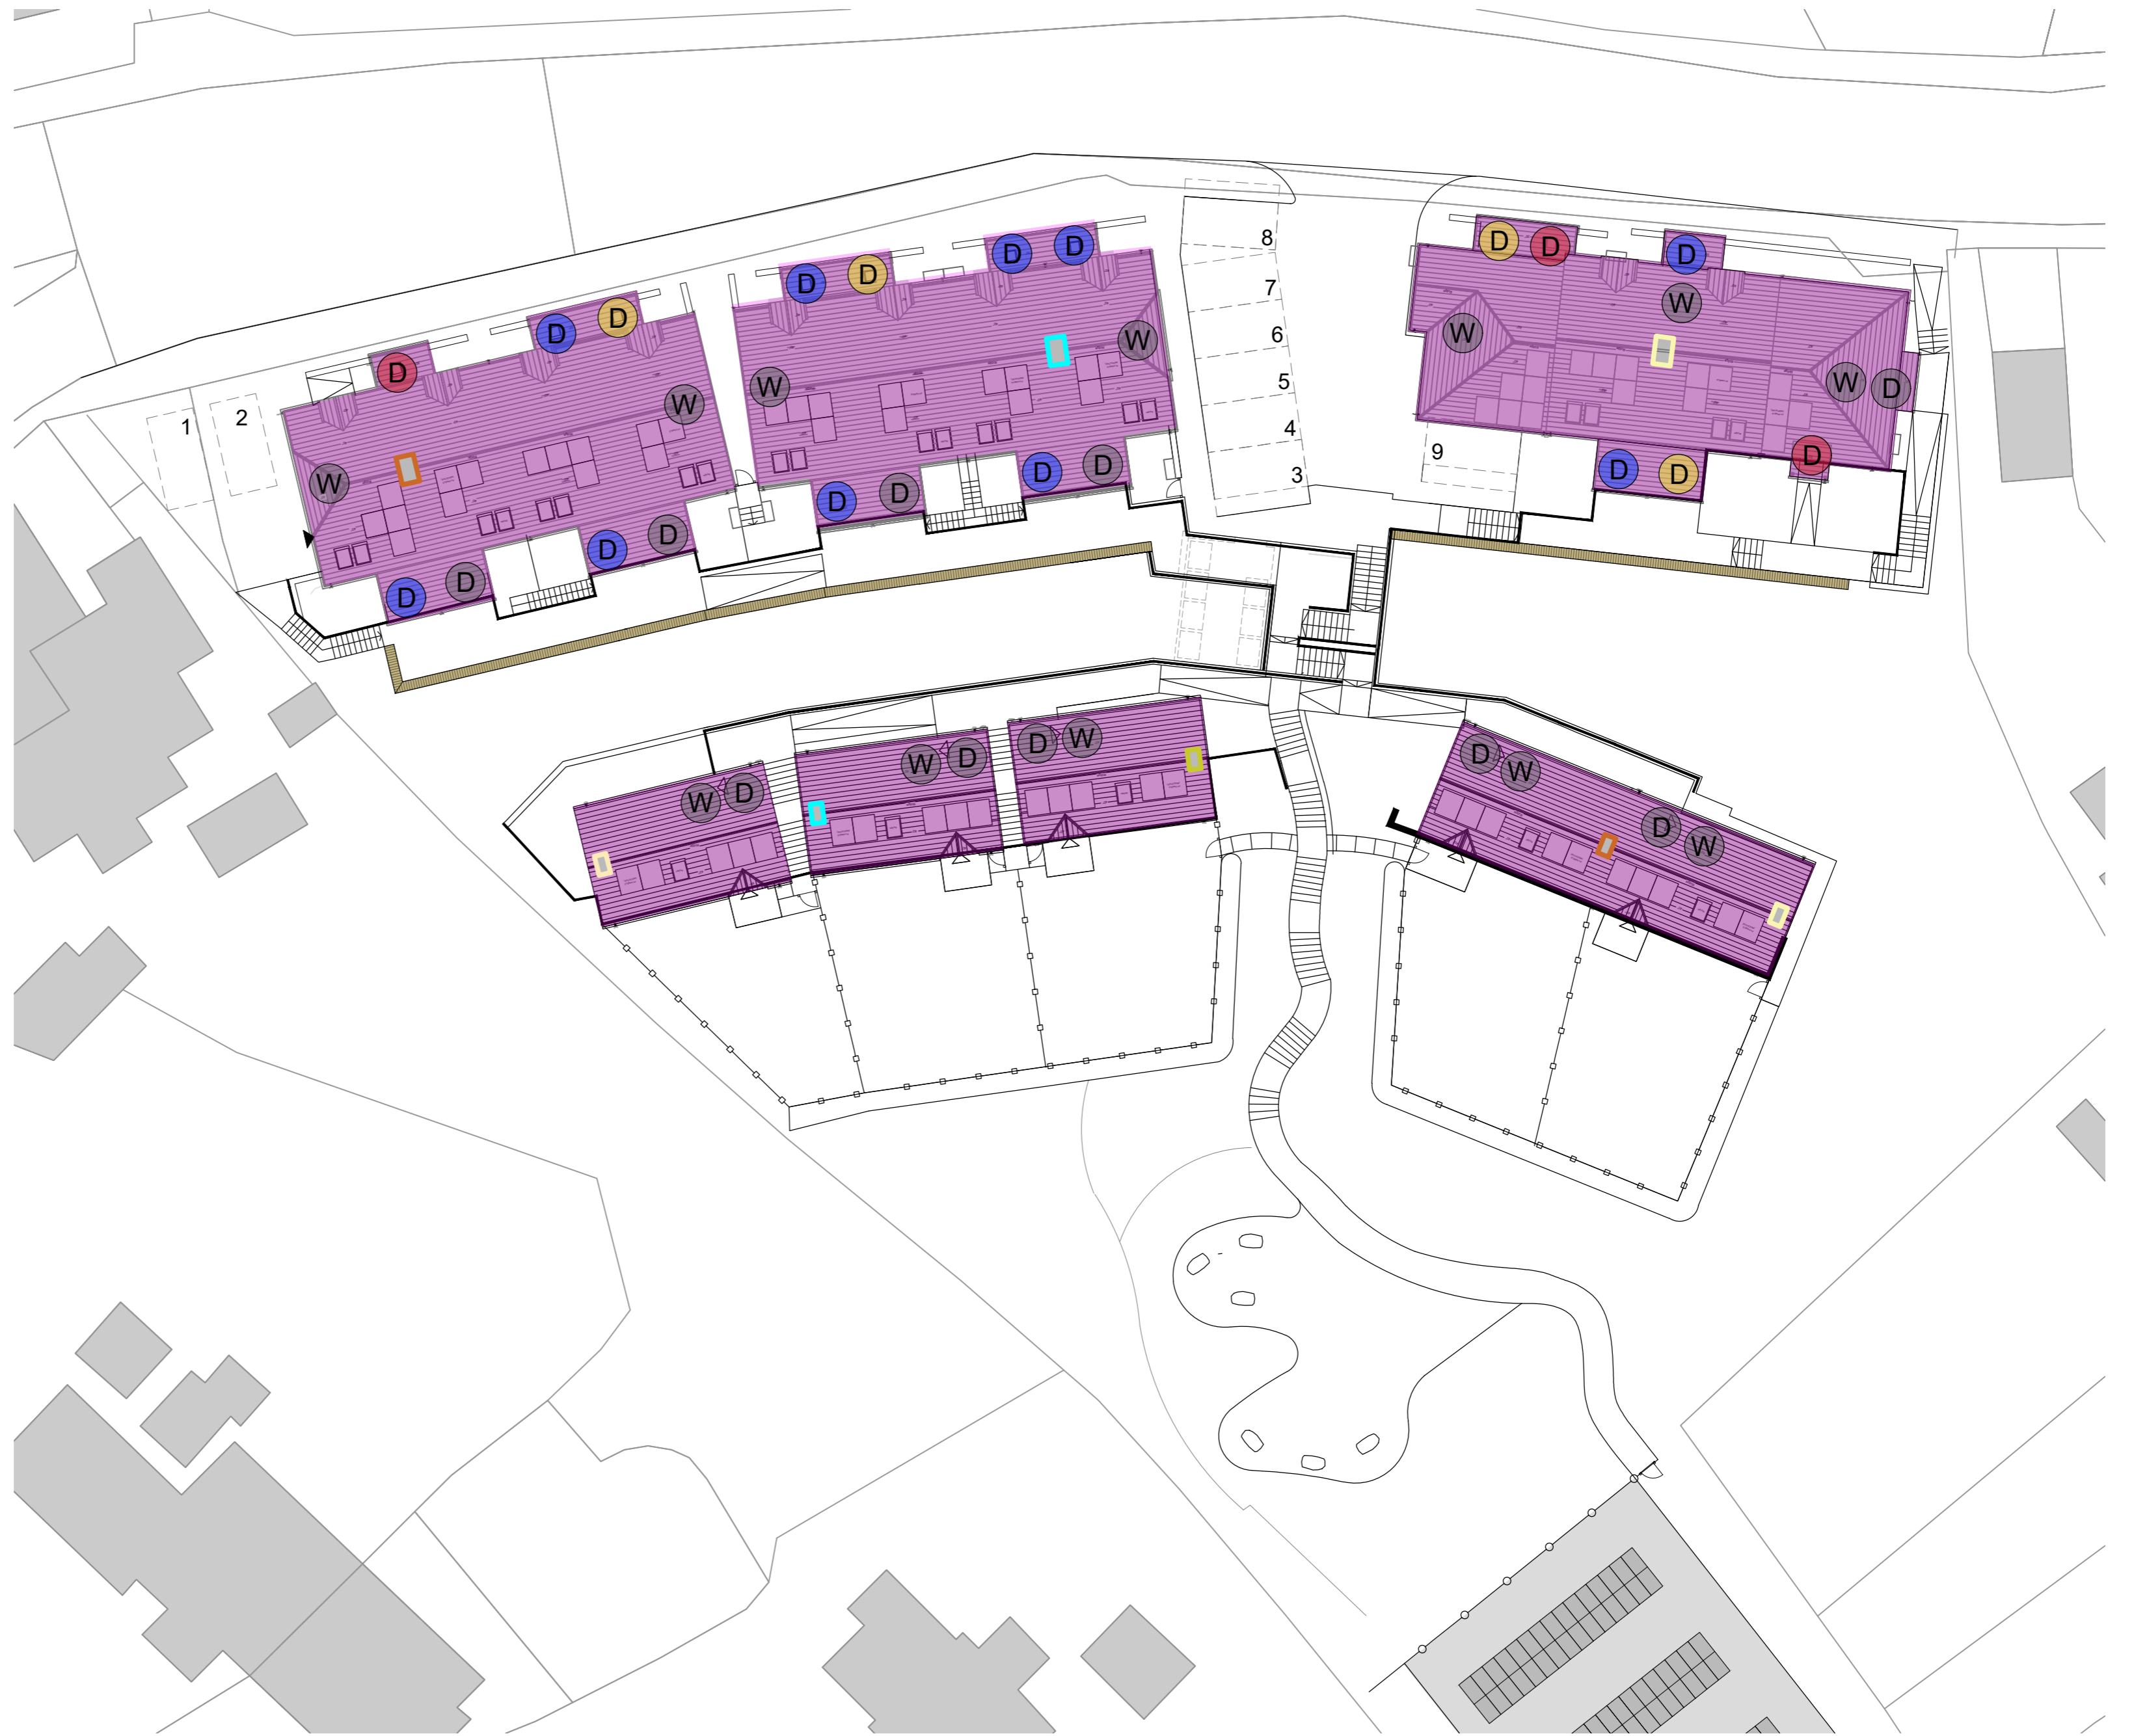

Gardenia →

10815 / LRV 83

WeatherShield Professional Colour Guide Masonry

Borrowed Blue →

LRV 72

WeatherShield Professional Colour Guide Masonry

Buttermilk →

1K21 / LRV 77

WeatherShield Professional Colour Guide Masonry

Fresh Plaster →

LRV 53

WeatherShield Professional Colour Guide Masonry

Project: Carn Thomas, Isles of Scilly  
 Title: Material Plan - First Floor & Ground Floor  
 Client: Livewest  
 Date: Mar 2024  
 Drawn by: RIA  
 Checked by: DMA  
 Scale: 1:250 @ A2  
 Drawing No.: 21024\_MP\_05