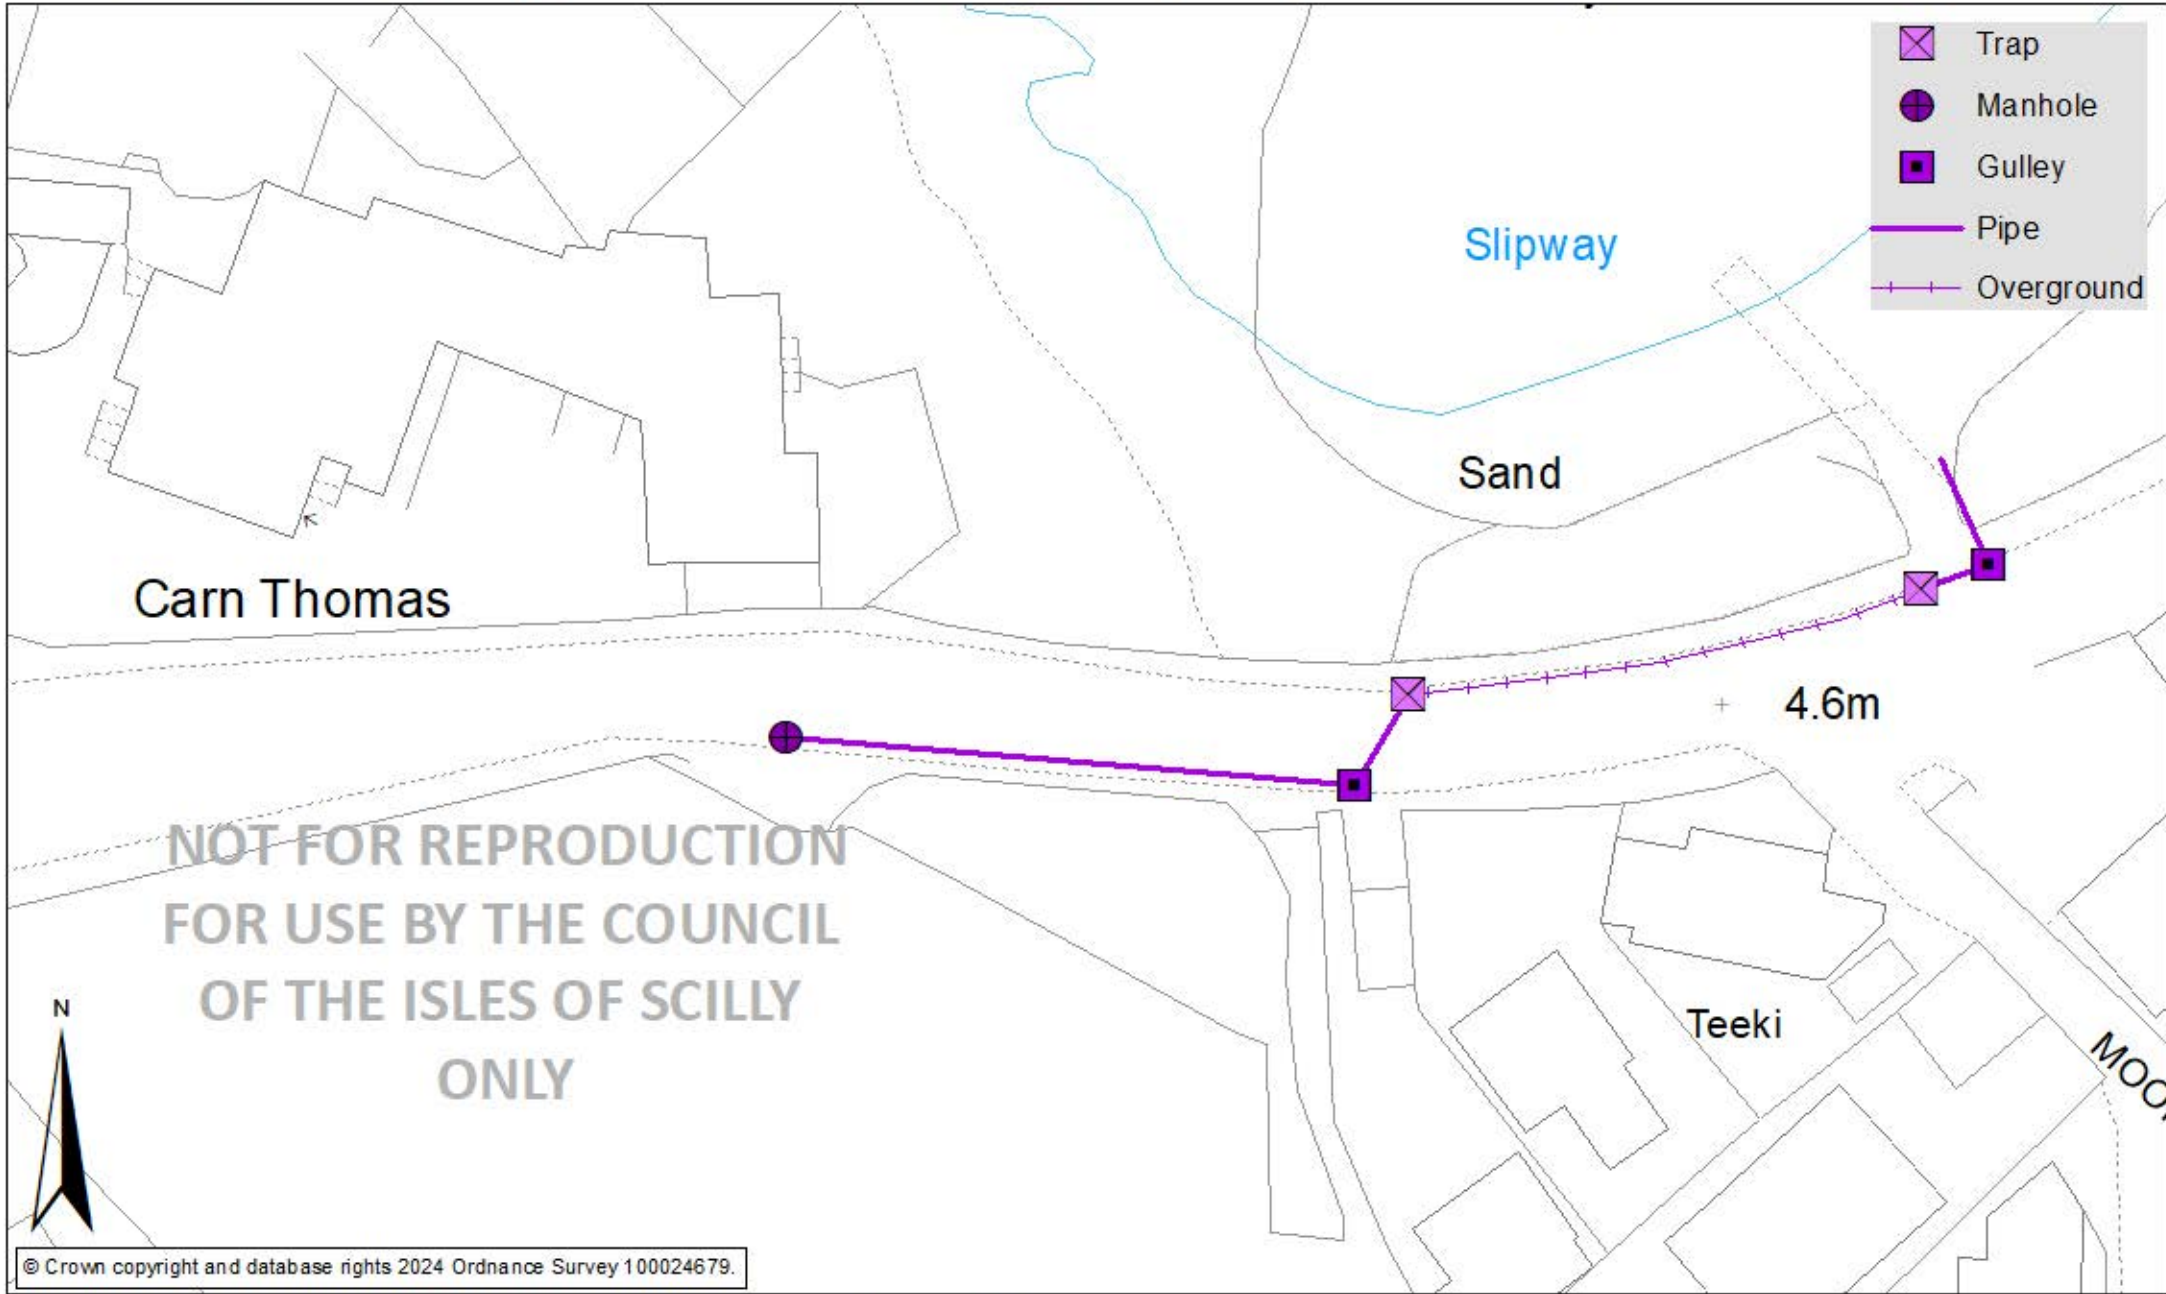

Surface Water Drainage - Porthmellon/Carn Thomas Hill

1:500 @A4

For use and reproduction by the Council of the Isles of Scilly only.
Council of the Isles of Scilly, Town Hall, The Parade, St Mary's, Isles of Scilly, TR21 OLW