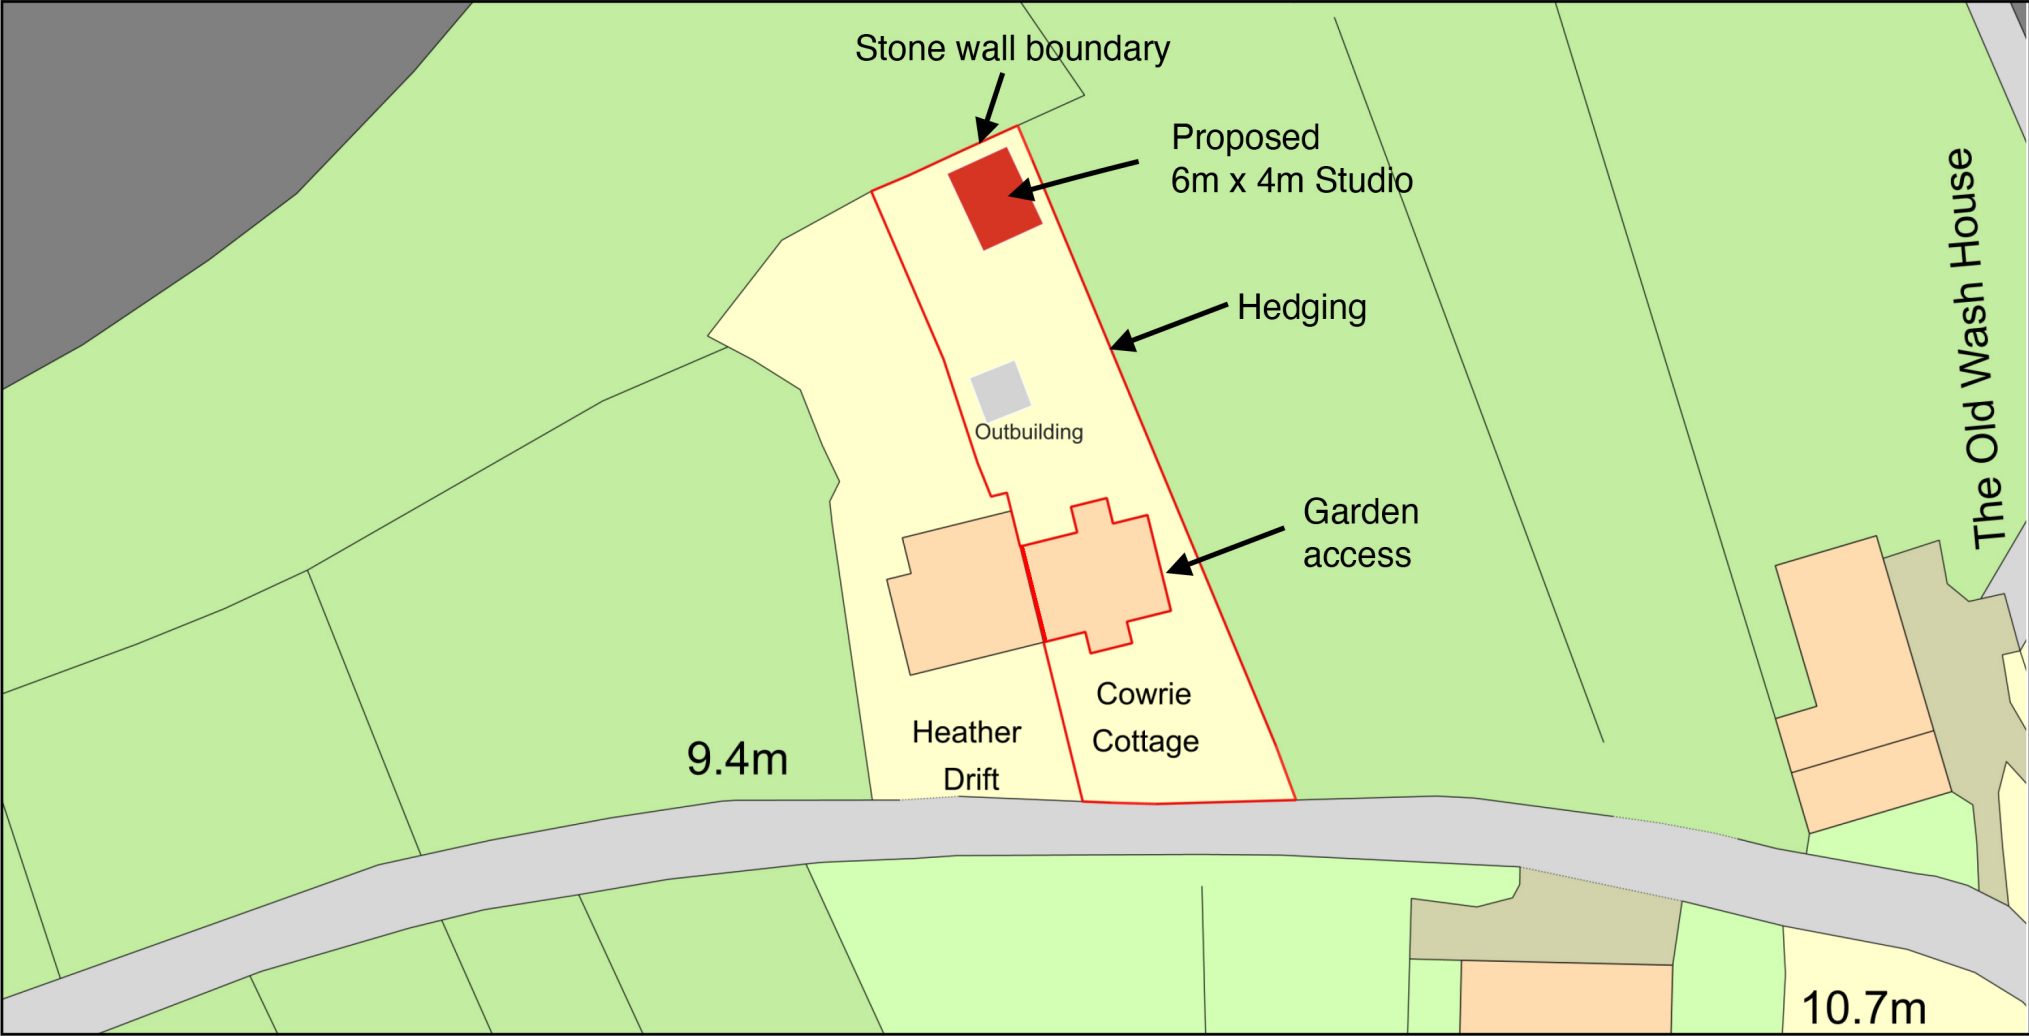

# Garden Studio, Cowrie Cottage

**RECEIVED**  
By Liv Rickman at 4:51 pm, Apr 29, 2024

Plan Produced for: Ella McLachlan  
Date Produced: 23 Apr 2024  
Plan Reference Number: TQRQM24114124123672  
Scale: 1:500 @ A4