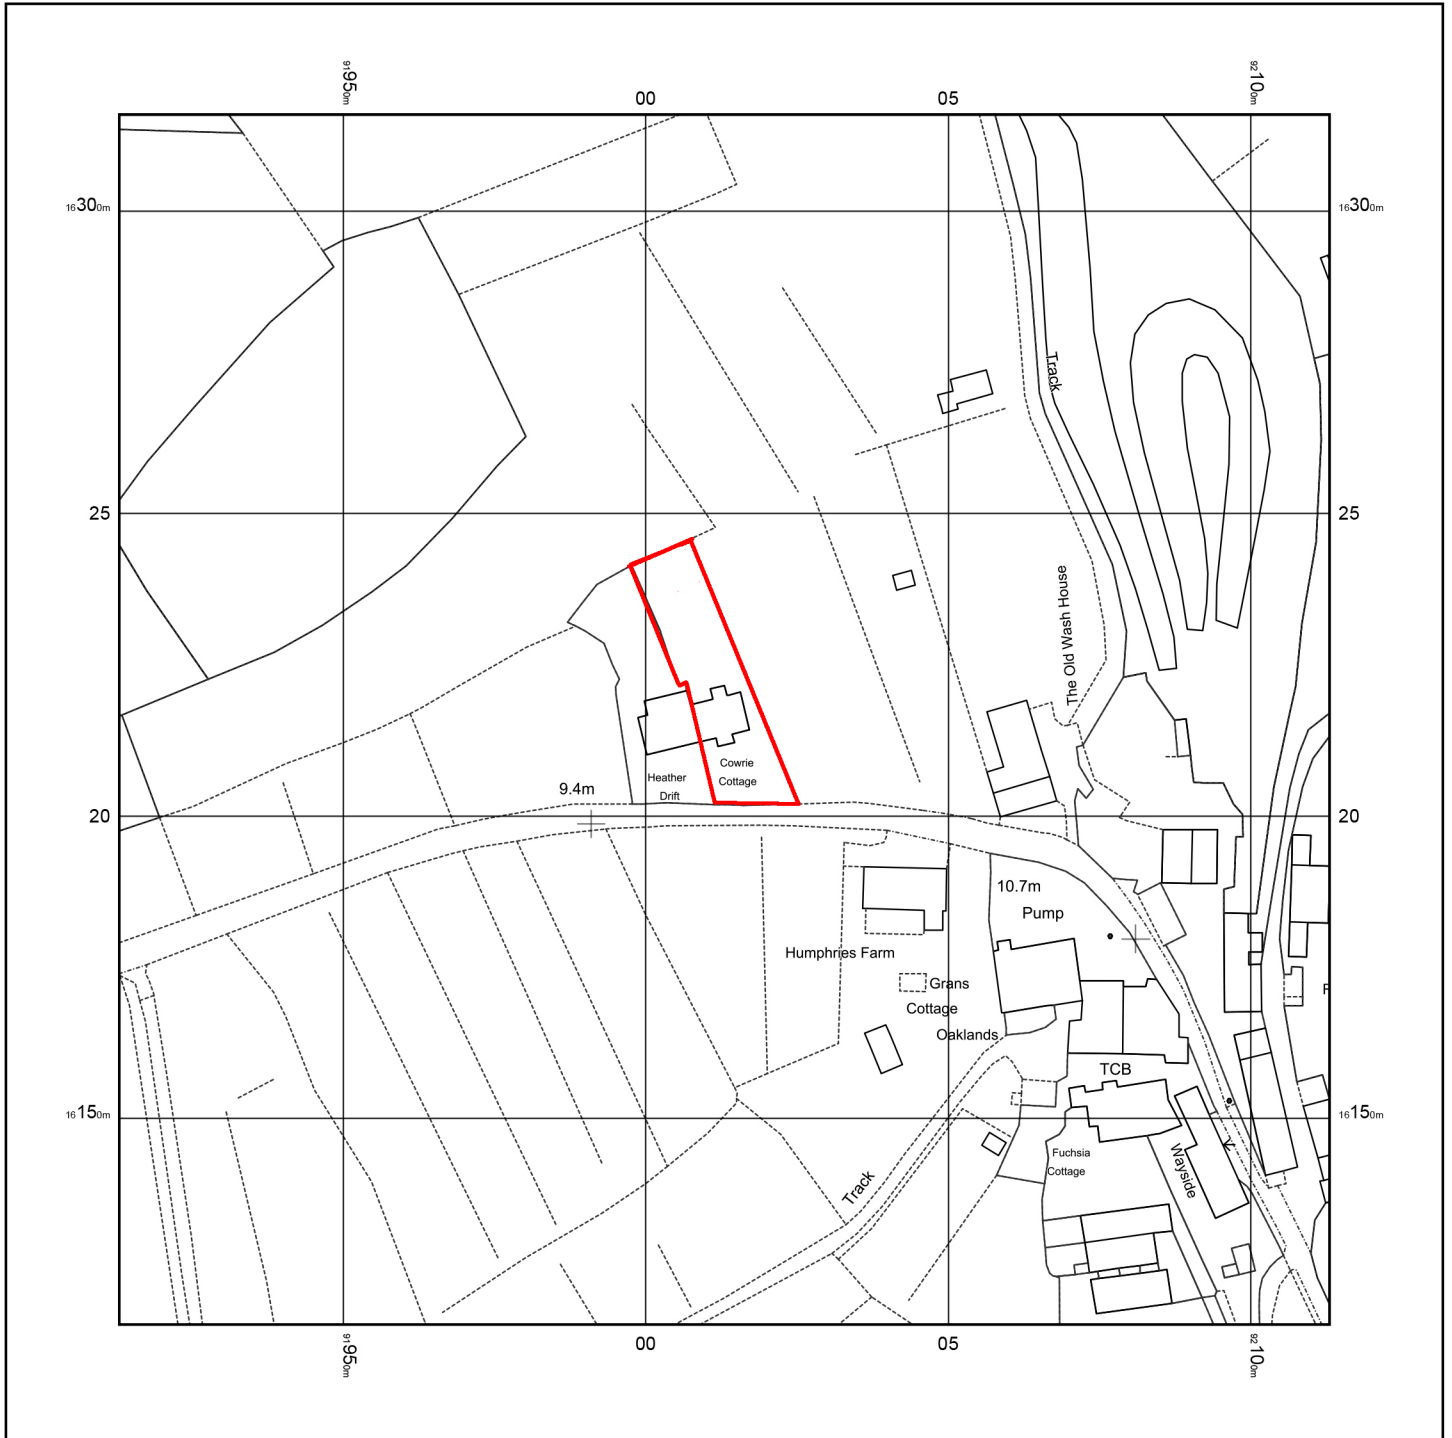

COWRIE COTTAGE, MIDDLE TOWN, ST. MARTIN'S, ISLES OF SCILLY, TR25 0QN

Supplied by: www.ukmapcentre.com
Serial No: 279242
Centre Coordinates: 92013,16216
Production Date: 31/01/2024 13:06:00

© Crown copyright and database rights 2024 Ordnance Survey 100048957. The representation of road, track or path is no evidence of a boundary or right of way. The representation of features as lines is no evidence of a property boundary.

0m 1cm = 12.5m 62.5m
Scale 1:1250