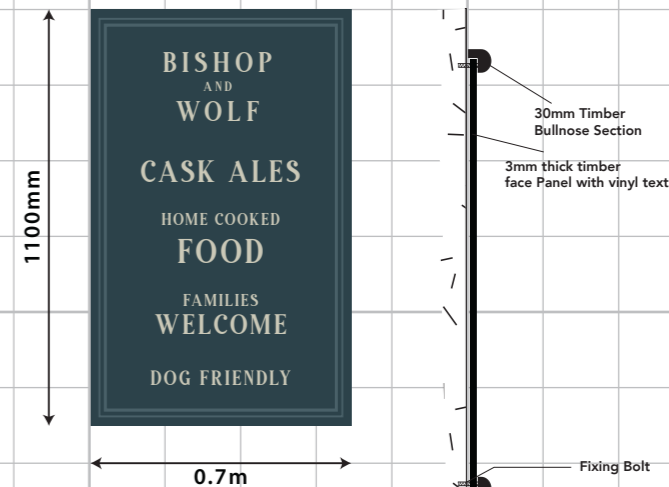

A ONE X NEW NAMEBOARD WITH A SET OF INDIVIDUAL HOUSENAME LETTERS AND TROUGH LIGHT
 SIZE. 1.4m x 1000mm. H.A.G. 4.1m.

B ONE X NEW PICTORIAL SIGN WITH AND SAB HEADER AND LINOLITES
 SIZE. 0.8m x 1100mm. H.A.G. 4m.

C ONE X AMENITY SIGN
 SIZE. 0.7m x 1100mm. H.A.G. 1.1m.

D ONE X A3 MENU CASE
 SIZE. 0.36m x 489mm. H.A.G. 1.3m.

E ONE X WALL LIGHT ABOVE AMENITY
 SIZE. 0.2m x 330mm. H.A.G. 2.4m.

F ONE X AMENITY SIGN
 SIZE. 1m x 2000mm. H.A.G. 1m.