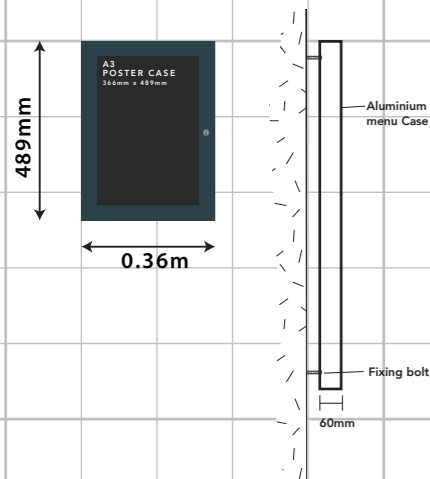

A ONE X NEW NAMEBOARD WITH A SET OF INDIVIDUAL HOUSENAME LETTERS AND TROUGH LIGHT
 SIZE. 1.4m x 1000mm. H.A.G. 4.1m.

B ONE X NEW PICTORIAL SIGN WITH AND SAB HEADER AND LINOLITES
 SIZE. 0.8m x 1100mm. H.A.G. 4m.

C ONE X AMENITY SIGN
 SIZE. 0.7m x 1100mm. H.A.G. 1.1m.

D ONE X A3 MENU CASE
 SIZE. 0.36m x 489mm. H.A.G. 1.3m.

E ONE X WALL LIGHT ABOVE AMENITY
 SIZE. 0.2m x 330mm. H.A.G. 2.4m.

F ONE X AMENITY SIGN
 SIZE. 1m x 2000mm. H.A.G. 1m.