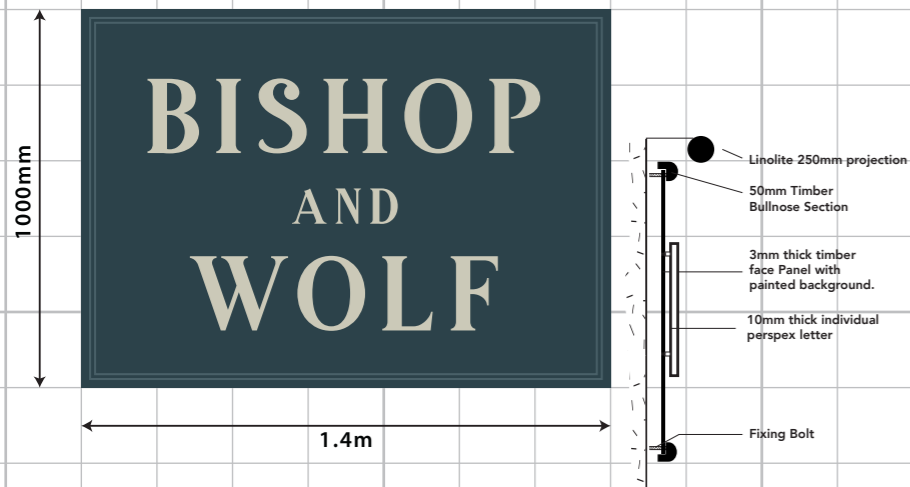

A ONE X NEW NAMEBOARD WITH A SET OF INDIVIDUAL HOUSENAME LETTERS AND TROUGH LIGHT
 SIZE. 1.4m x 1000mm. H.A.G. 4.1m.

B ONE X NEW PICTORIAL SIGN WITH AND SAB HEADER AND LINOLITES
 SIZE. 0.8m x 1100mm. H.A.G. 4m.

C ONE X AMENITY SIGN
 SIZE. 0.7m x 1100mm. H.A.G. 1.1m.

D ONE X A3 MENU CASE
 SIZE. 0.36m x 489mm. H.A.G. 1.3m.

E ONE X WALL LIGHT ABOVE AMENITY
 SIZE. 0.2m x 330mm. H.A.G. 2.4m.

F ONE X AMENITY SIGN
 SIZE. 1m x 2000mm. H.A.G. 1m.