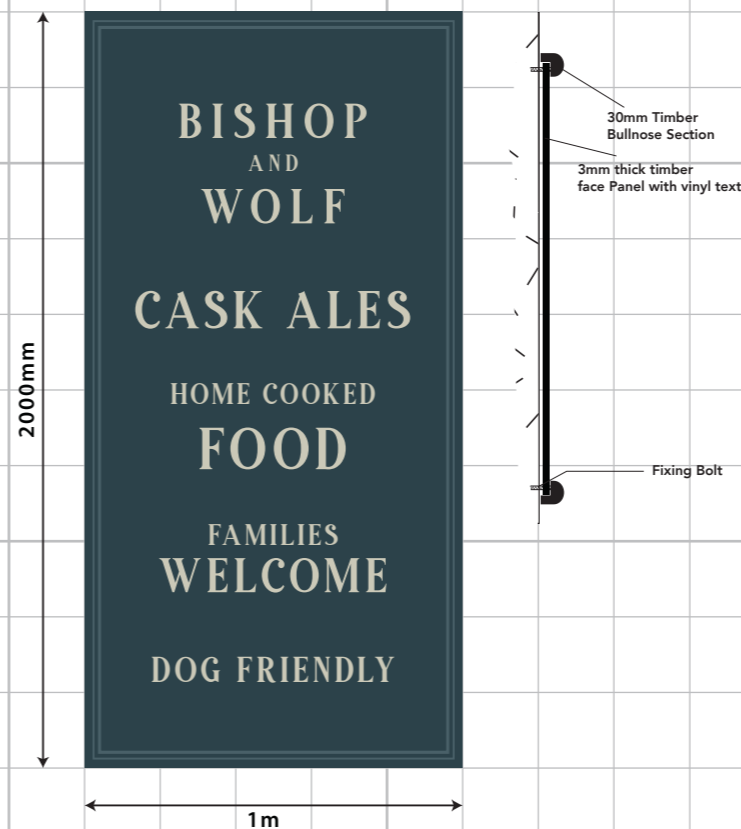

A ONE X NEW NAMEBOARD WITH A SET OF INDIVIDUAL HOUSENAME LETTERS AND TROUGH LIGHT
 SIZE. 1.4m x 1000mm. H.A.G. 4.1m.

B ONE X NEW PICTORIAL SIGN WITH AND SAB HEADER AND LINOLITES
 SIZE. 0.8m x 1100mm. H.A.G. 4m.

C ONE X AMENITY SIGN
 SIZE. 0.7m x 1100mm. H.A.G. 1.1m.

D ONE X A3 MENU CASE
 SIZE. 0.36m x 489mm. H.A.G. 1.3m.

E ONE X WALL LIGHT ABOVE AMENITY
 SIZE. 0.2m x 330mm. H.A.G. 2.4m.

F ONE X AMENITY SIGN
 SIZE. 1m x 2000mm. H.A.G. 1m.

SIGNAGE COLOURS:

PLEASE REFER TO PAINT MANUFACTURER SWATCHES PRIOR TO APPROVAL

RECEIVED
 By Liv Rickman at 2:55 pm, Feb 28, 2025

1M 2M 3M 4M 5M
1 SQUARE 1M X 1M
SCALED 1:100 @ A3

BUILDING COLOURS:

PLEASE REFER TO PAINT MANUFACTURER SWATCHES PRIOR TO APPROVAL