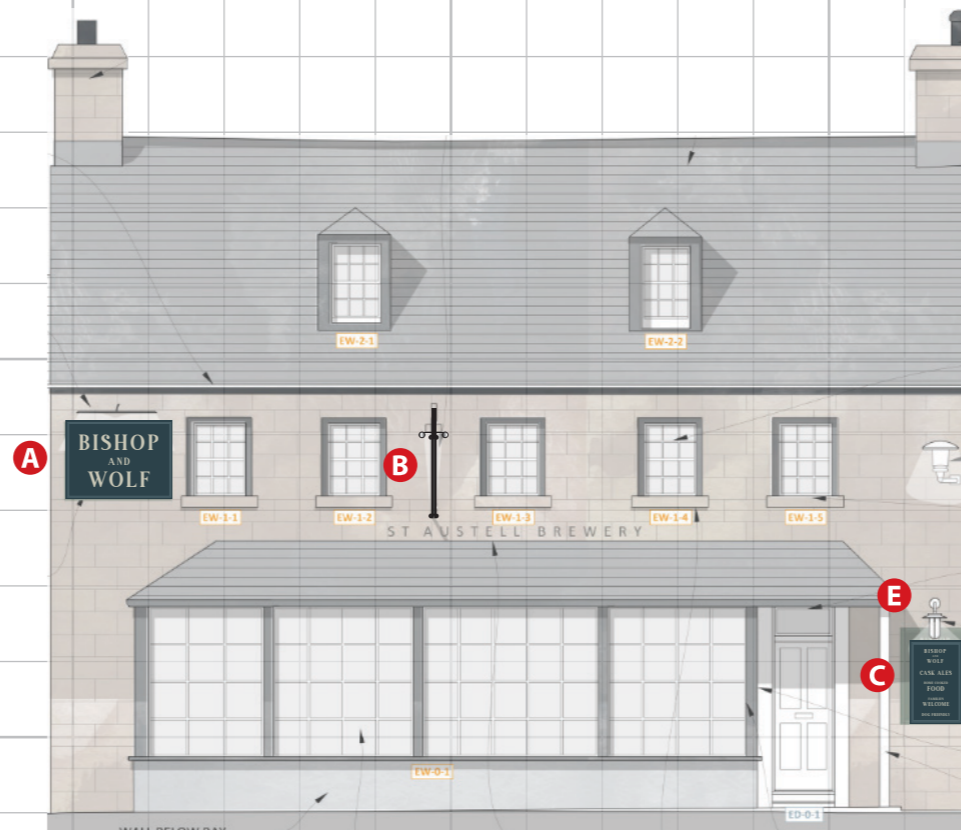

1M 2M 3M 4M 5M
1 SQUARE 1M X 1M
SCALED 1:100 @ A3