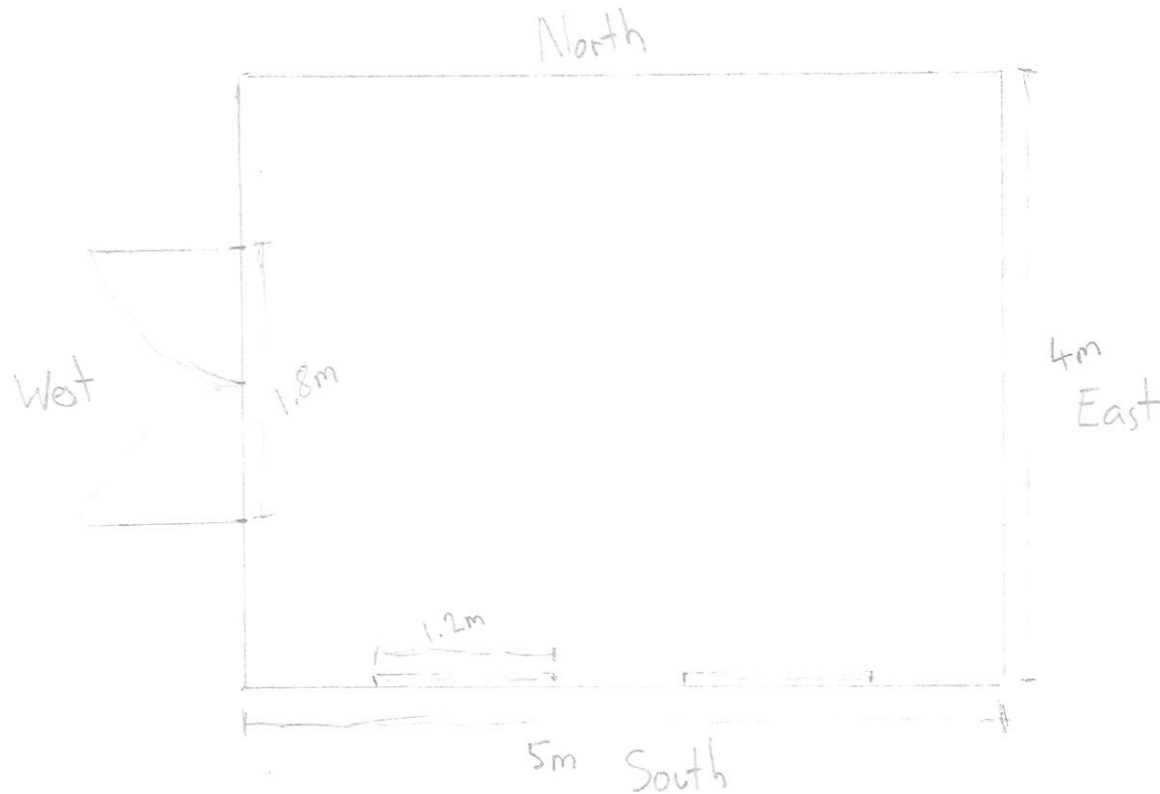

RECEIVED

By Liv Rickman at 11:41 am, May 24, 2024

Floor Plans

Ratio: 1:50

Version: 1.3

Date: 26/04/2024

Property: Elms Cottage
St Martin's
Isles of Scilly