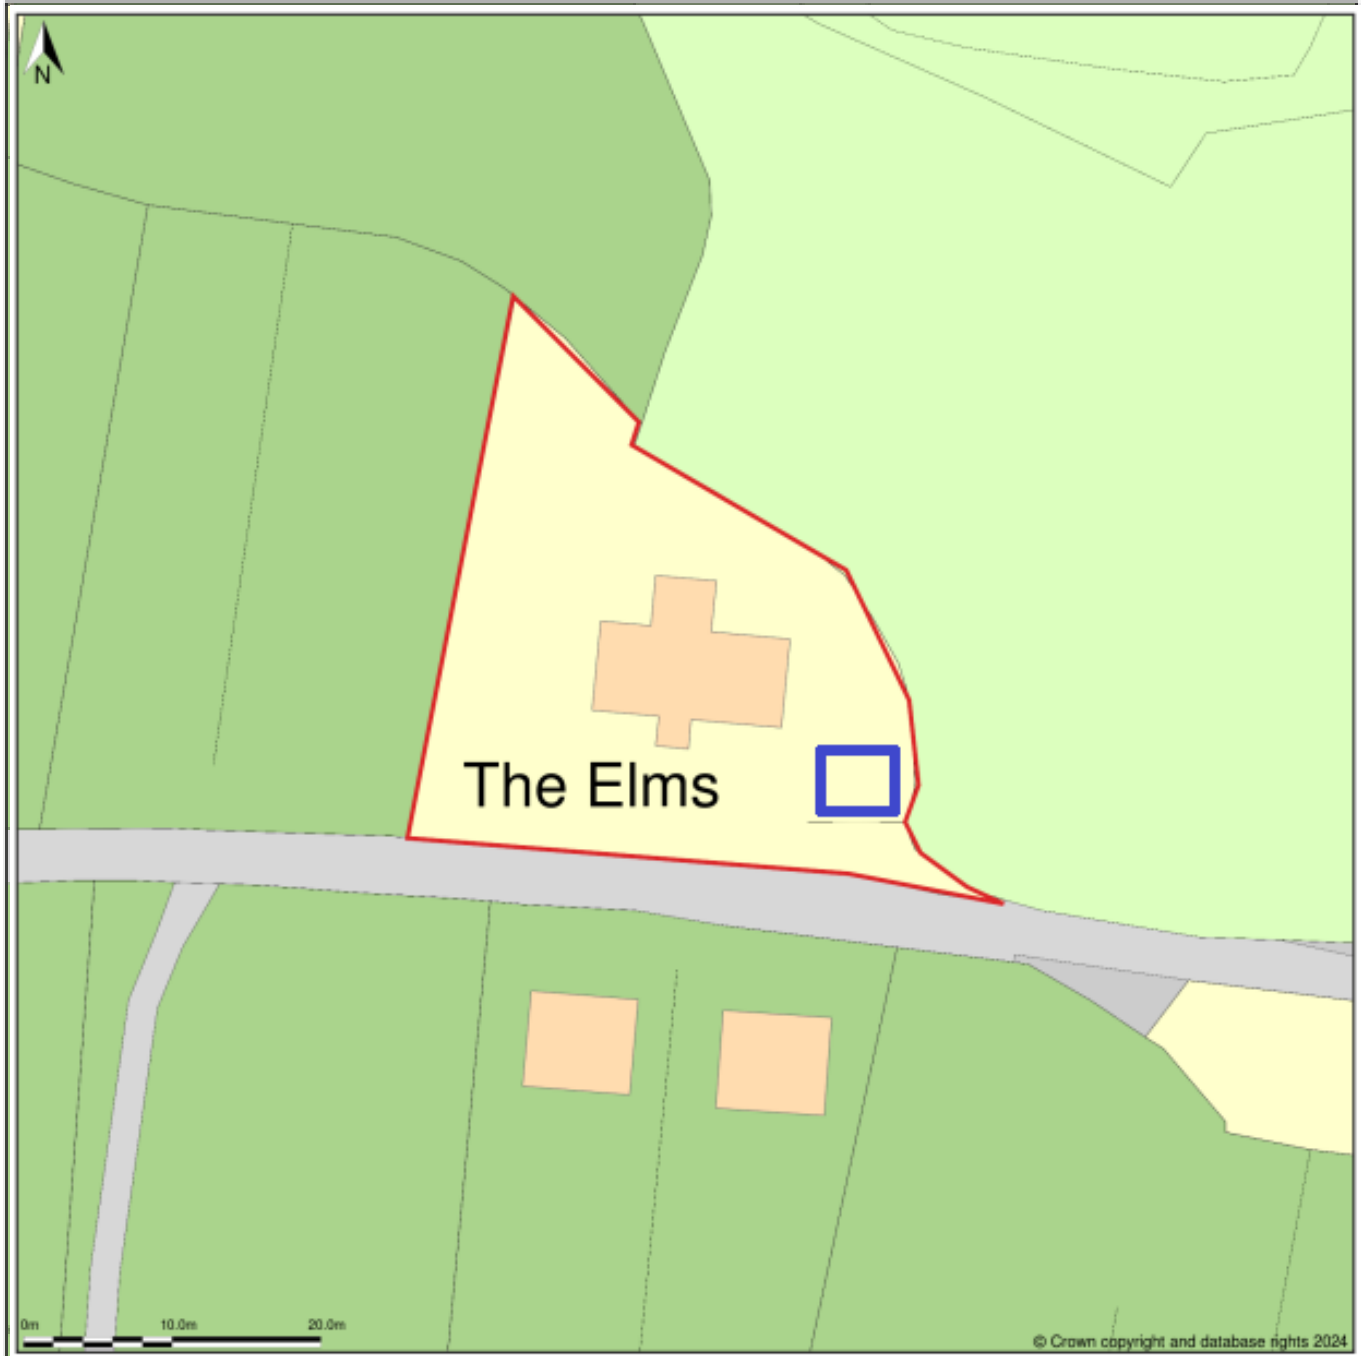

The Elms, St Martin s Road, Lower Town, St Martin s, Isles Of Scilly, TR25 0QW

Site Plan (also called a Block Plan) shows area bounded by: 51734.05, 16130.52 51814.05, 16220.52 (at a scale of 1:500), OSGridRef: 5V91761617. The representation of a road, track or path is no evidence of a right of way. The representation of features as lines is no evidence of a property boundary.

Produced on 14th Jun 2024 from the Ordnance Survey National Geographic Database and incorporating surveyed revision available at this date. Reproduction in whole or part is prohibited without the prior permission of Ordnance Survey. © Crown copyright 2024. Supplied by [www.buyaplan.co.uk](http://www.buyaplan.co.uk) a licensed Ordnance Survey partner (100053143). Unique plan reference: #00007044-781618.