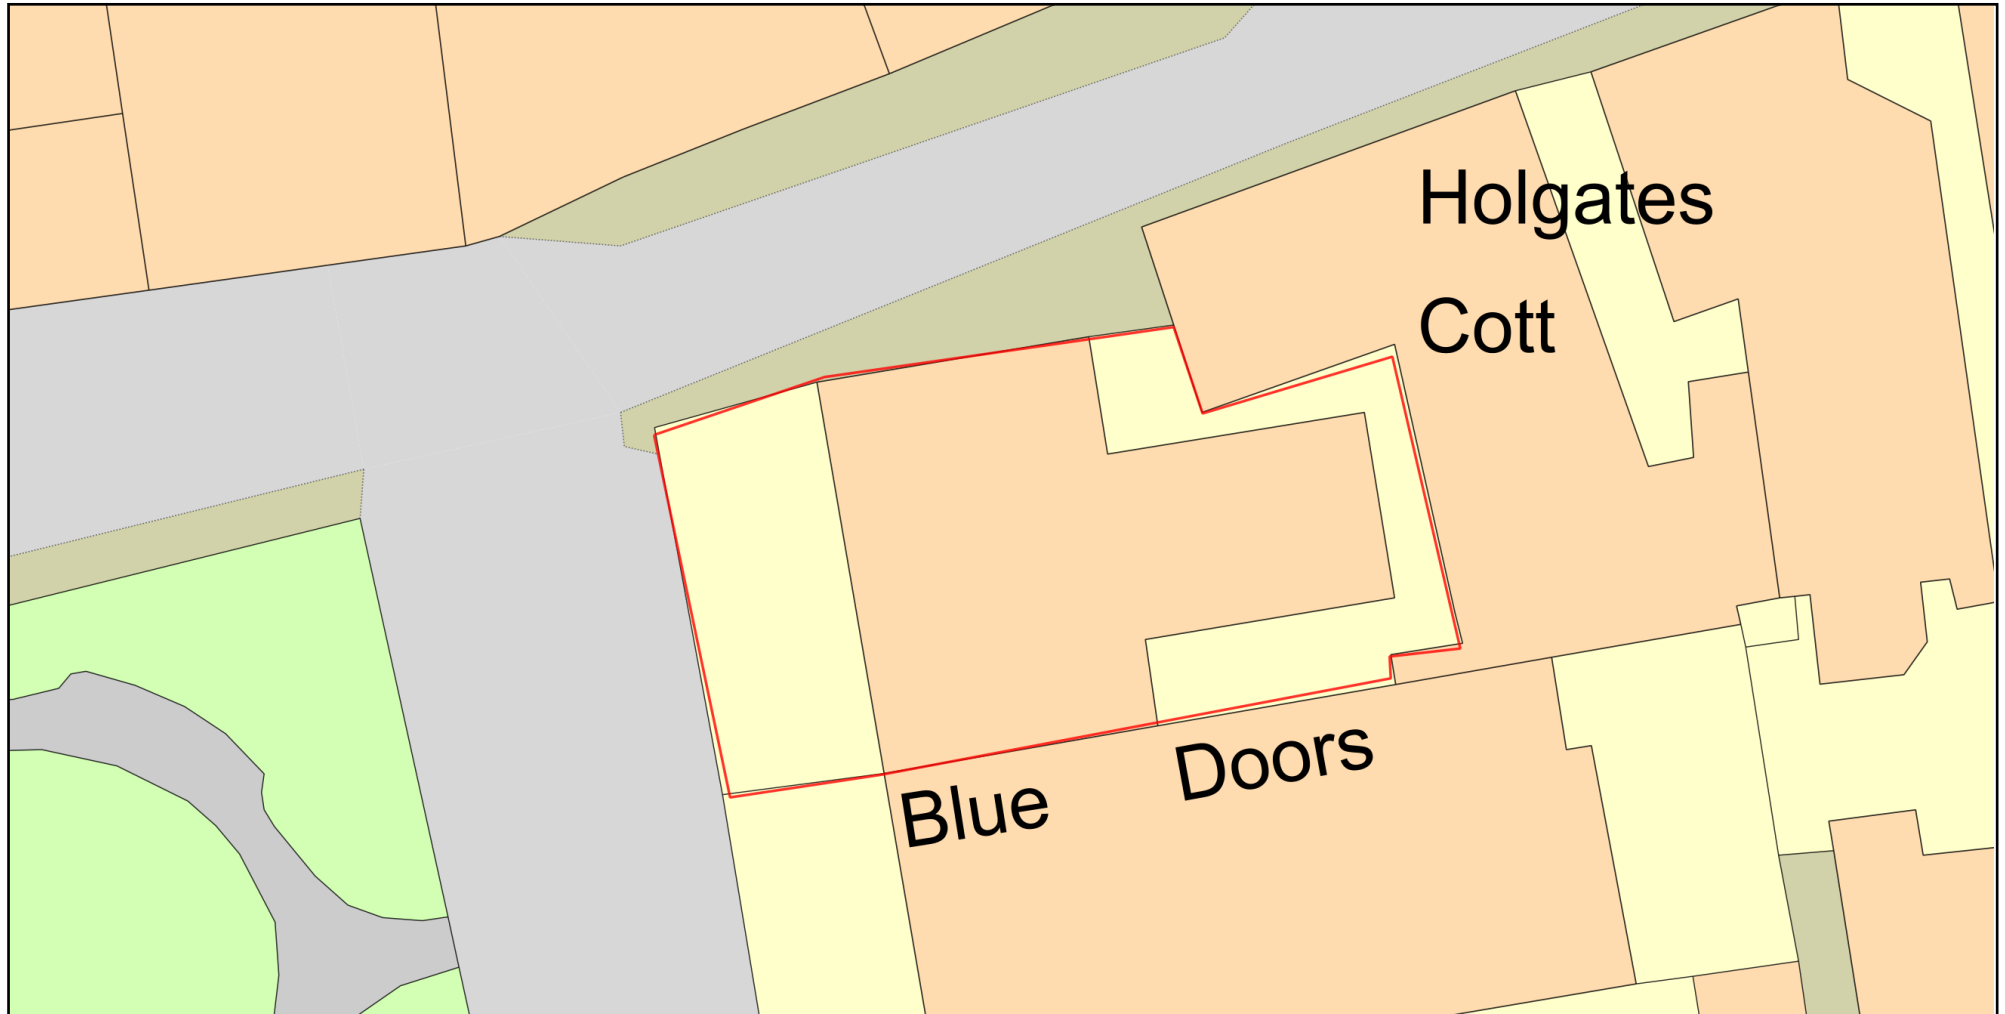

RECEIVED

By Liv Rickman at 4:55 pm, Jun 17, 2024

Riviera site/block plan

Plan Produced for: Mark Hampton

Date Produced: 14 May 2024

Plan Reference Number: TQRQM24135121400860

Scale: 1:200 @ A4