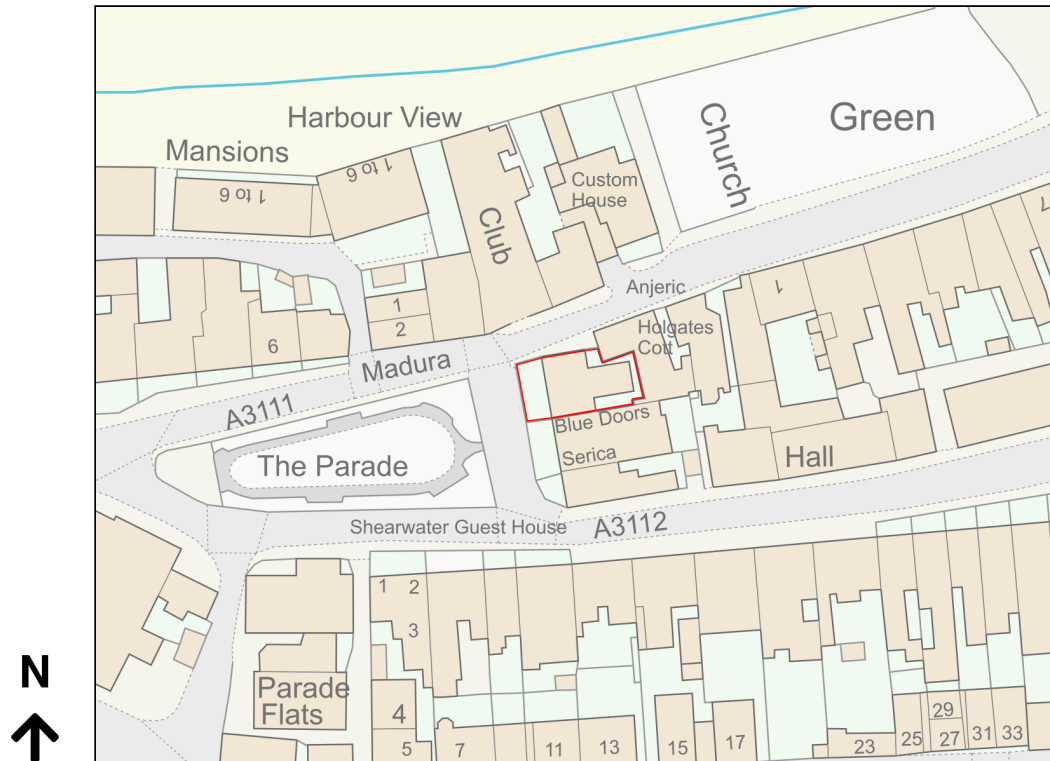

Location Plan

Site Address: Riviera House, The Parade, Hugh Town, St Mary's, TR21 0LP

Date Produced: 14-Jun-2024

RECEIVED
By Liv Rickman at 4:56 pm, Jun 17, 2024

Scale: 1:1250 @A4

Planning Portal Reference: PP-12625727v1