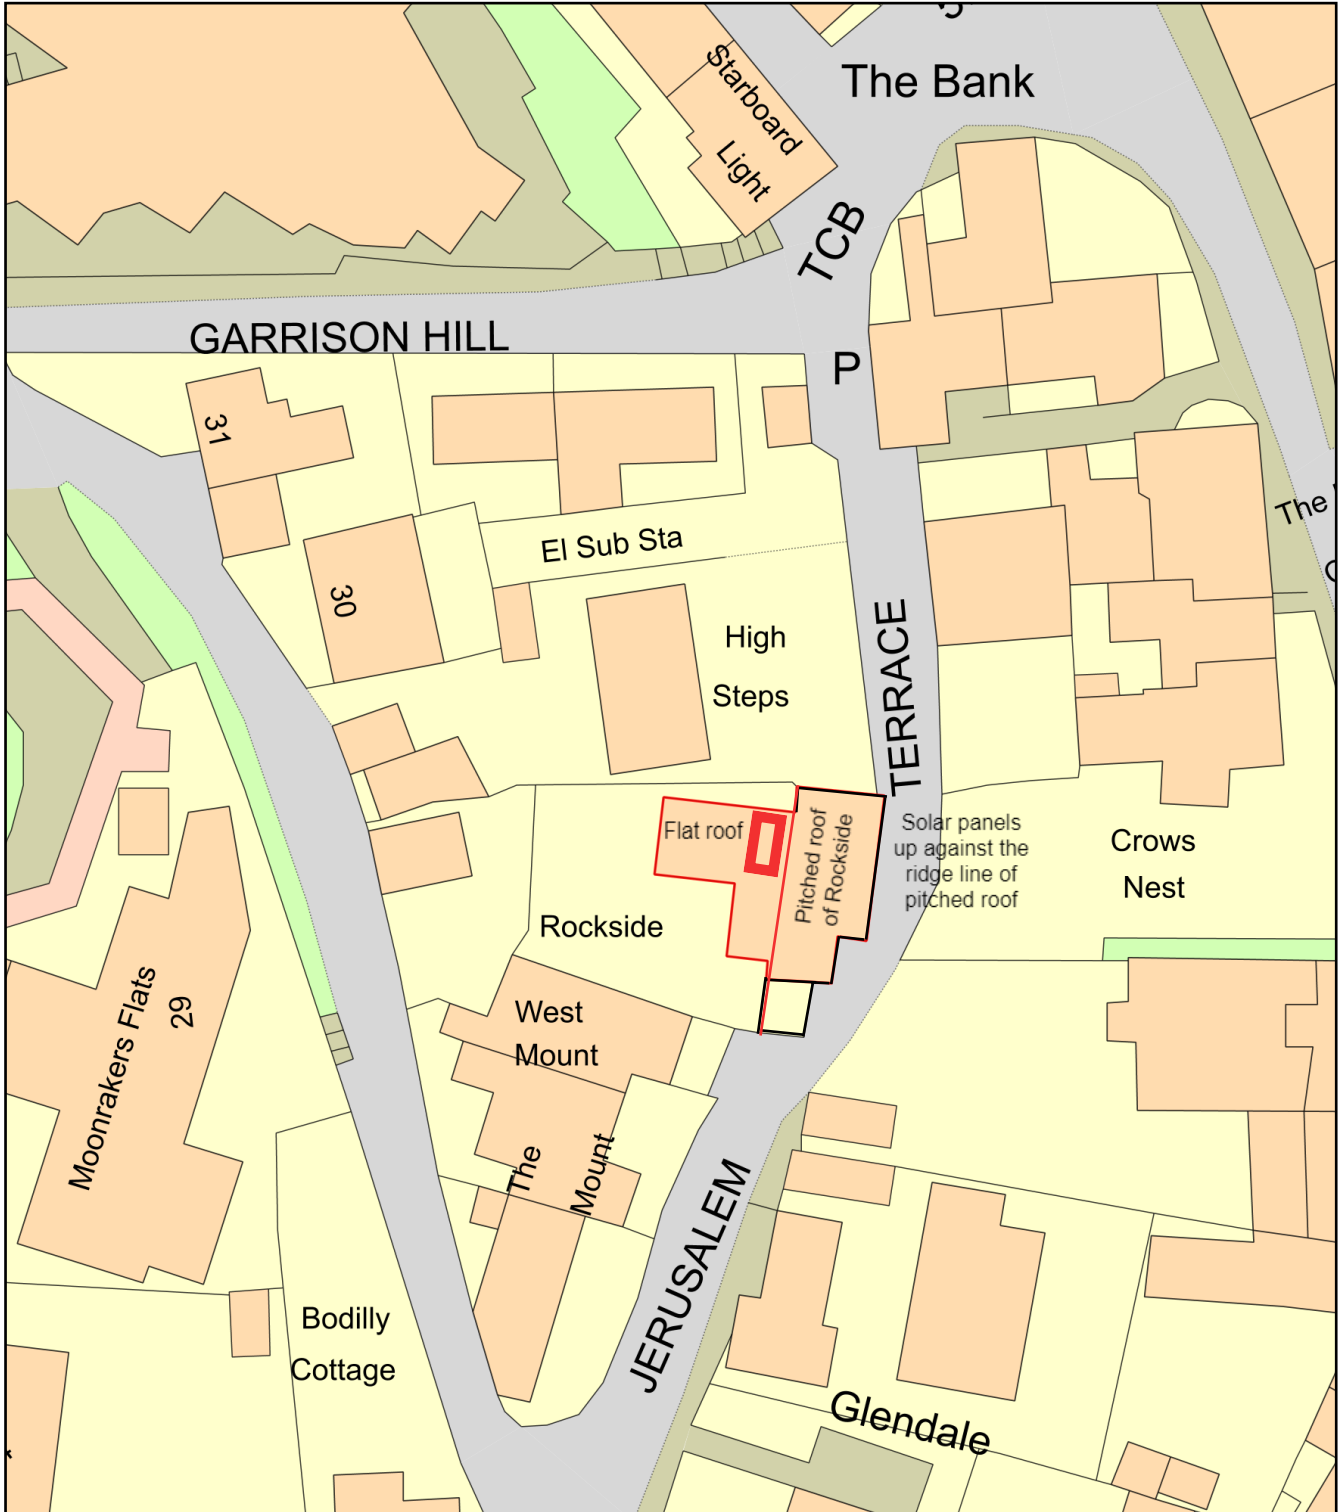

# Block Plan

**RECEIVED**

By A King at 2:27 pm, Jul 11, 2024

Plan Produced for: Little Rockside

Date Produced: 28 Jun 2024

Plan Reference Number: TQRQM24180130101202

Scale: 1:500 @ A4