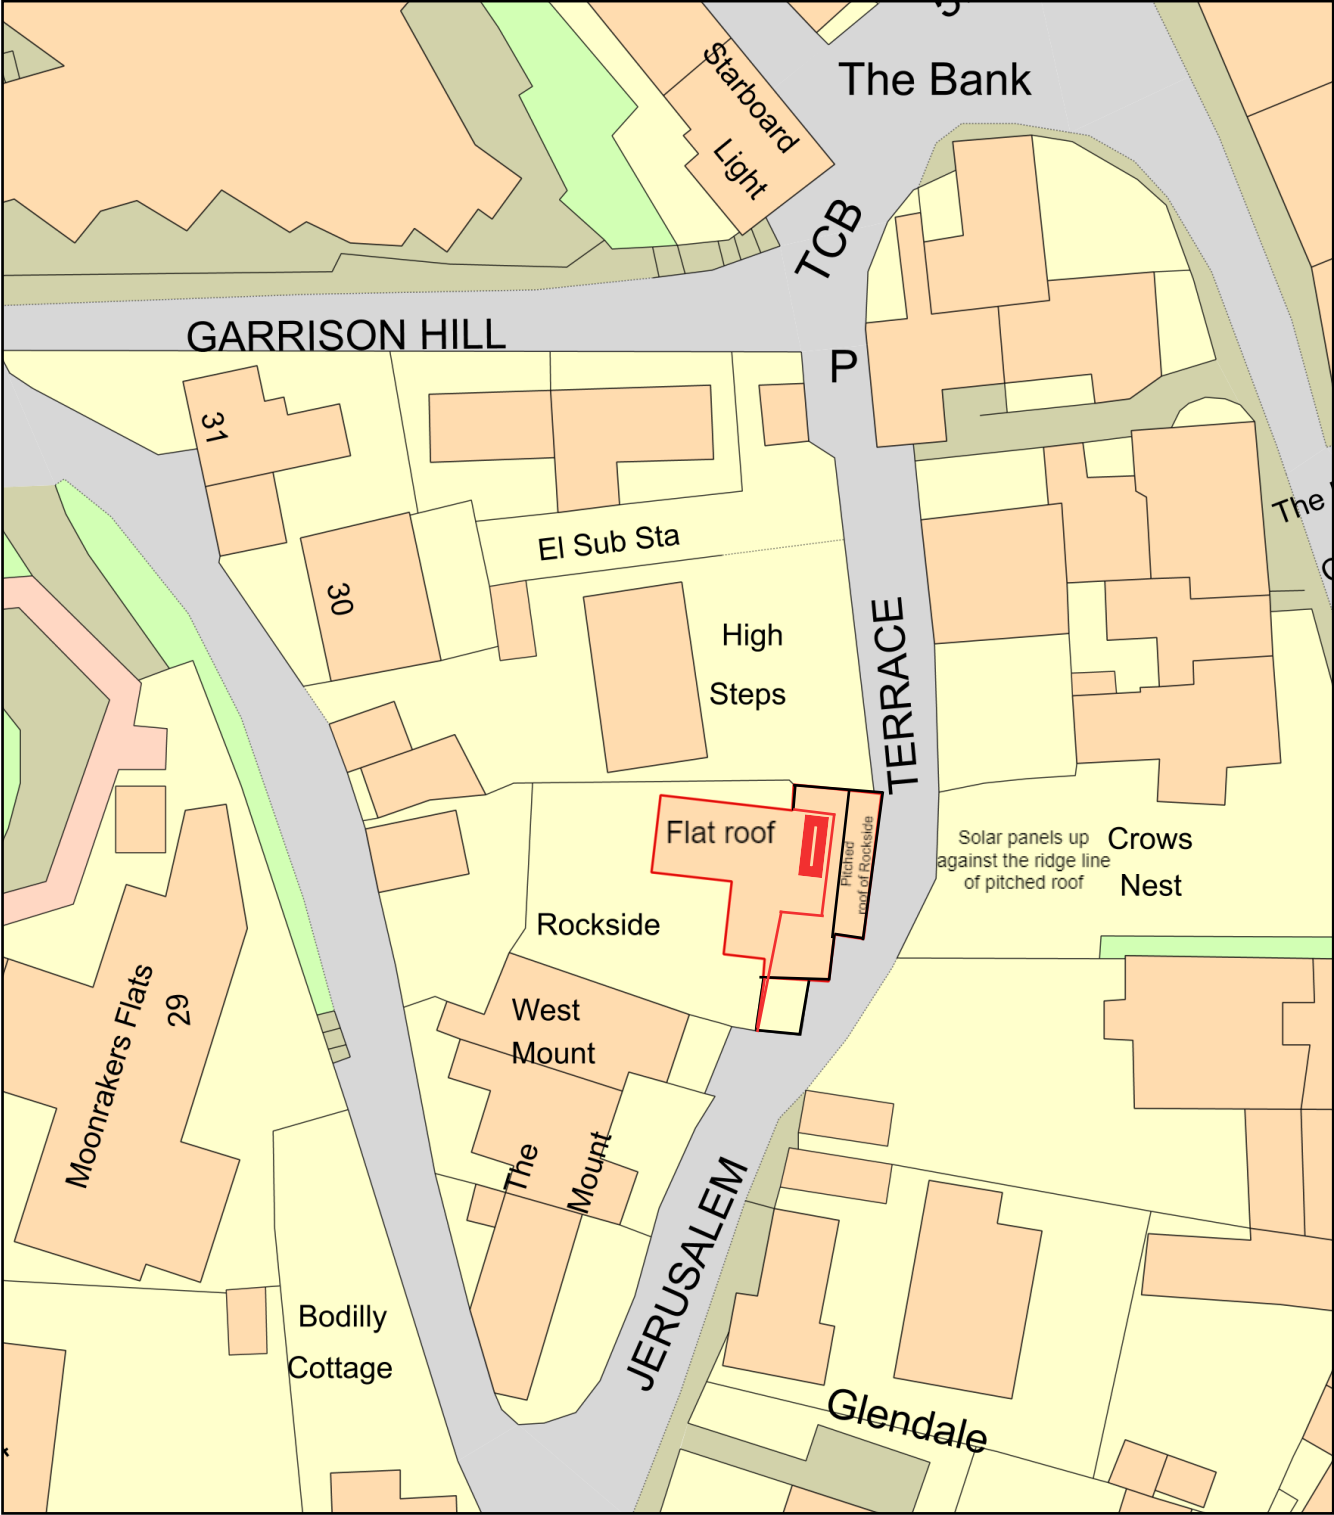

Block Plan - Location Plan

Plan Produced for: **Little Rockside**
Date Produced: 28 Jun 2024
Plan Reference Number: TQRQM24180134313178
Scale: 1:1250 @ A4

Block Plan

Plan Produced for: Little Rockside

Date Produced: 28 Jun 2024

Plan Reference Number: TQRQM24180130101202

Scale: 1:500 @ A4