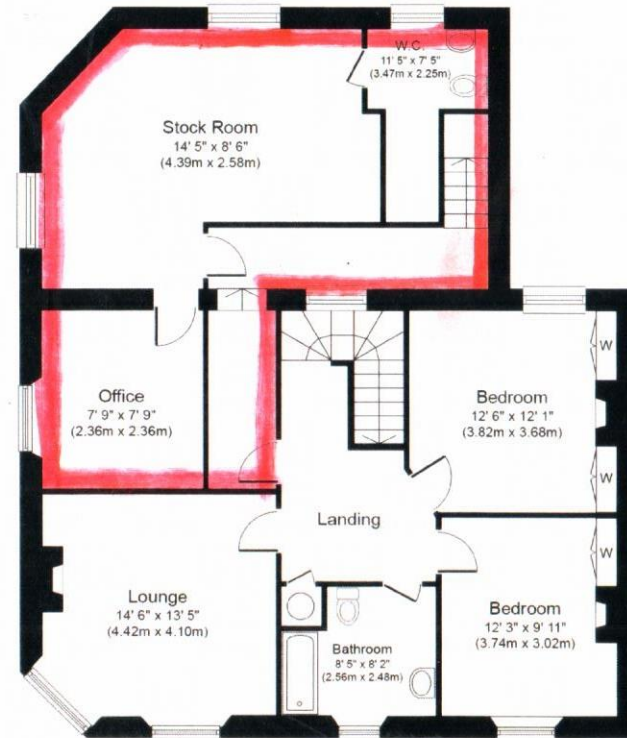

RECEIVED
By A King at 2:46 pm, Jul 08, 2024

Ground Floor
Approximate Floor Area
1,672 sq. ft.
(155.4 sq. m.)

First Floor
Approximate Floor Area
1,288 sq. ft.
(119.7 sq. m.)

Whilst every attempt has been made to ensure the accuracy of the floor plan contained here, measurements of doors, windows, rooms and any other items are approximate and no responsibility is taken for any error, omission, or mis-statement. The measurements should not be relied upon for valuation, transaction and/or funding purposes. This plan is for illustrative purposes only and should be used as such by any prospective purchaser or tenant. The services, systems and appliances shown have not been tested and no guarantee as to their operability or efficiency can be given.