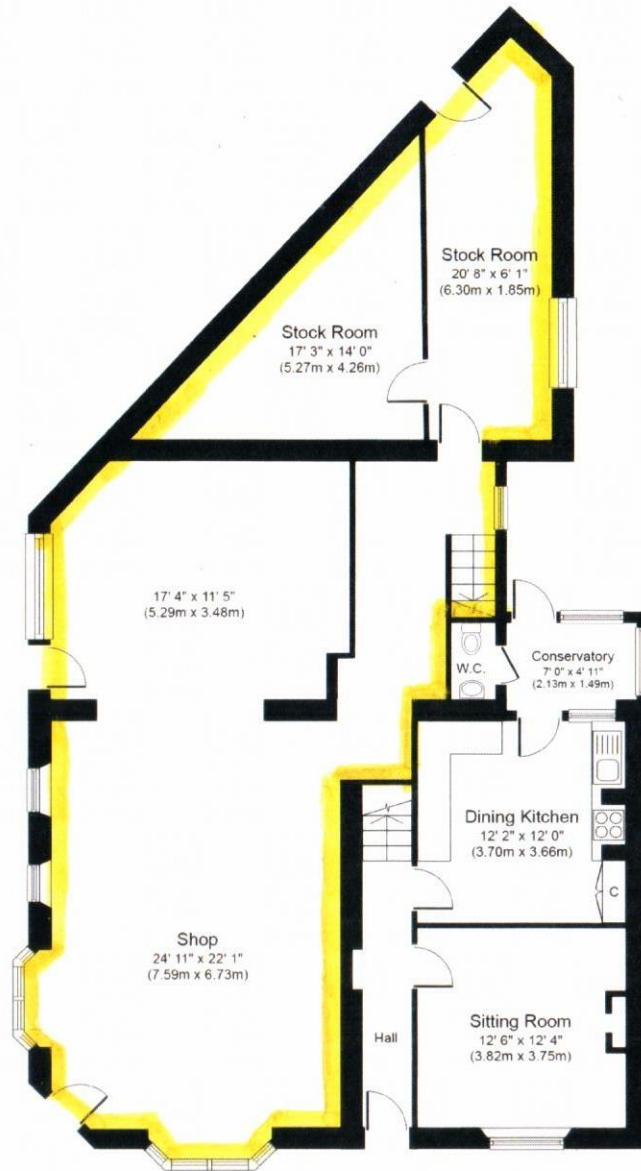

RECEIVED
By A King at 2:46 pm, Jul 08, 2024

Ground Floor
Approximate Floor Area
1,672 sq. ft.
(155.4 sq. m.)

First Floor
Approximate Floor Area
1,288 sq. ft.
(119.7 sq. m.)

Whilst every attempt has been made to ensure the accuracy of the floor plan contained here, measurements of doors, windows, rooms and any other items are approximate and no responsibility is taken for any error, omission, or mis-statement. The measurements should not be relied upon for valuation, transaction and/or funding purposes. This plan is for illustrative purposes only and should be used as such by any prospective purchaser or tenant. The services, systems and appliances shown have not been tested and no guarantee as to their operability or efficiency can be given.