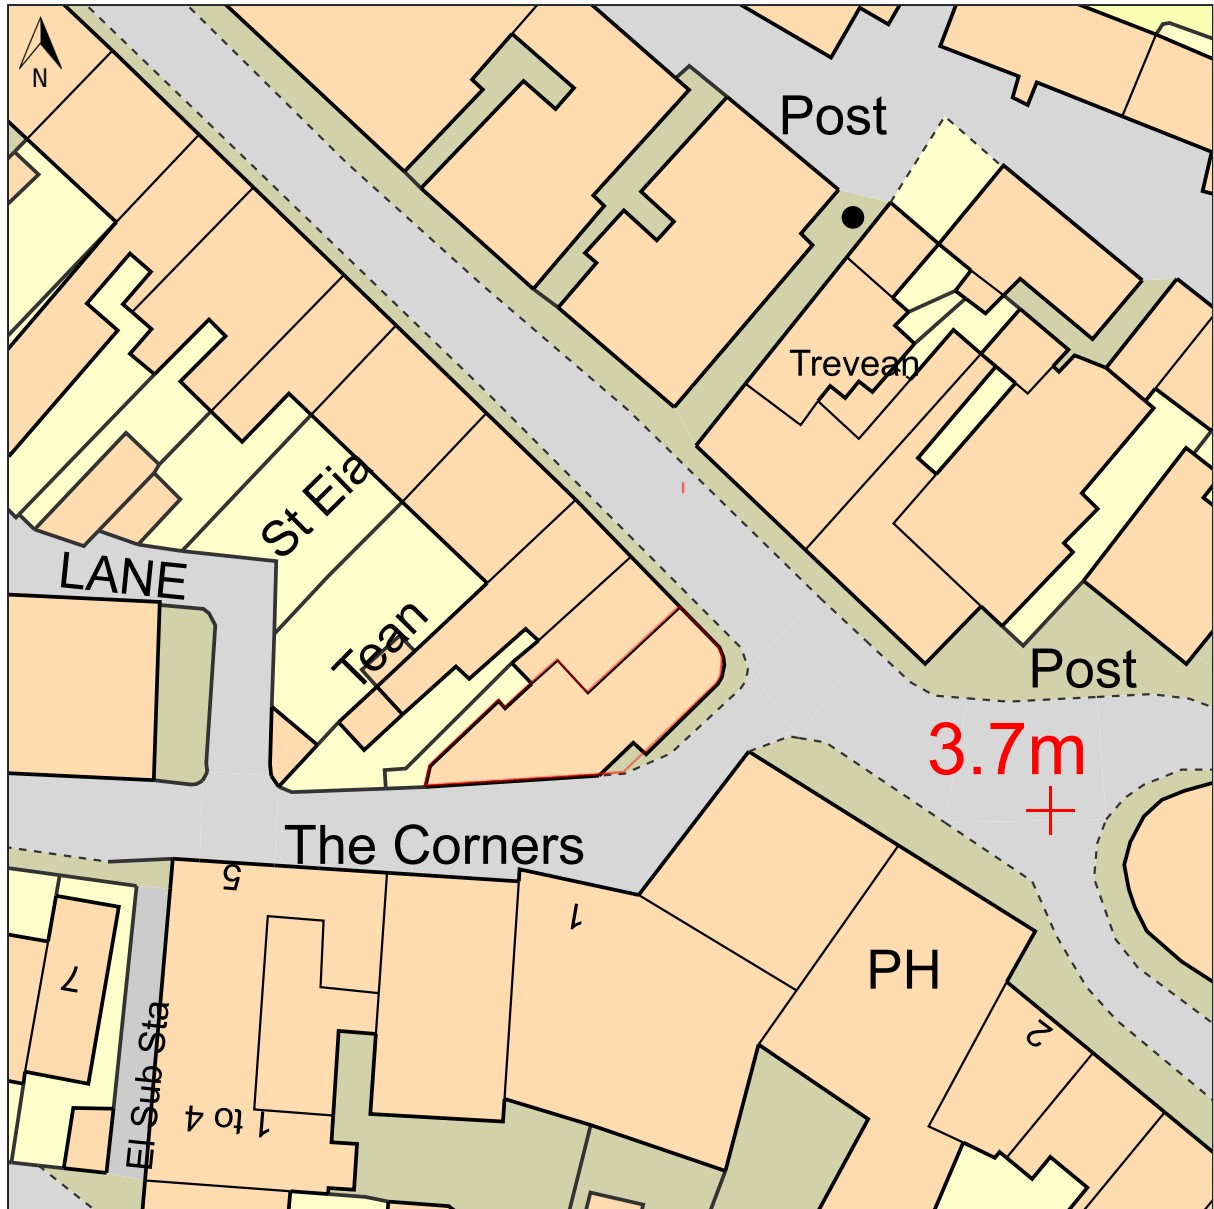

MUMFORDS NEWSAGENTS, HUGH STREET, ST MARY'S, ISLES OF SCILLY, TR21 0LL

© Crown copyright and database rights, 2024. Ordnance Survey
0100031673 Created using Plans by Emapsite

Scale: 1:500

Paper Size: A4

Notes:

Location Plan