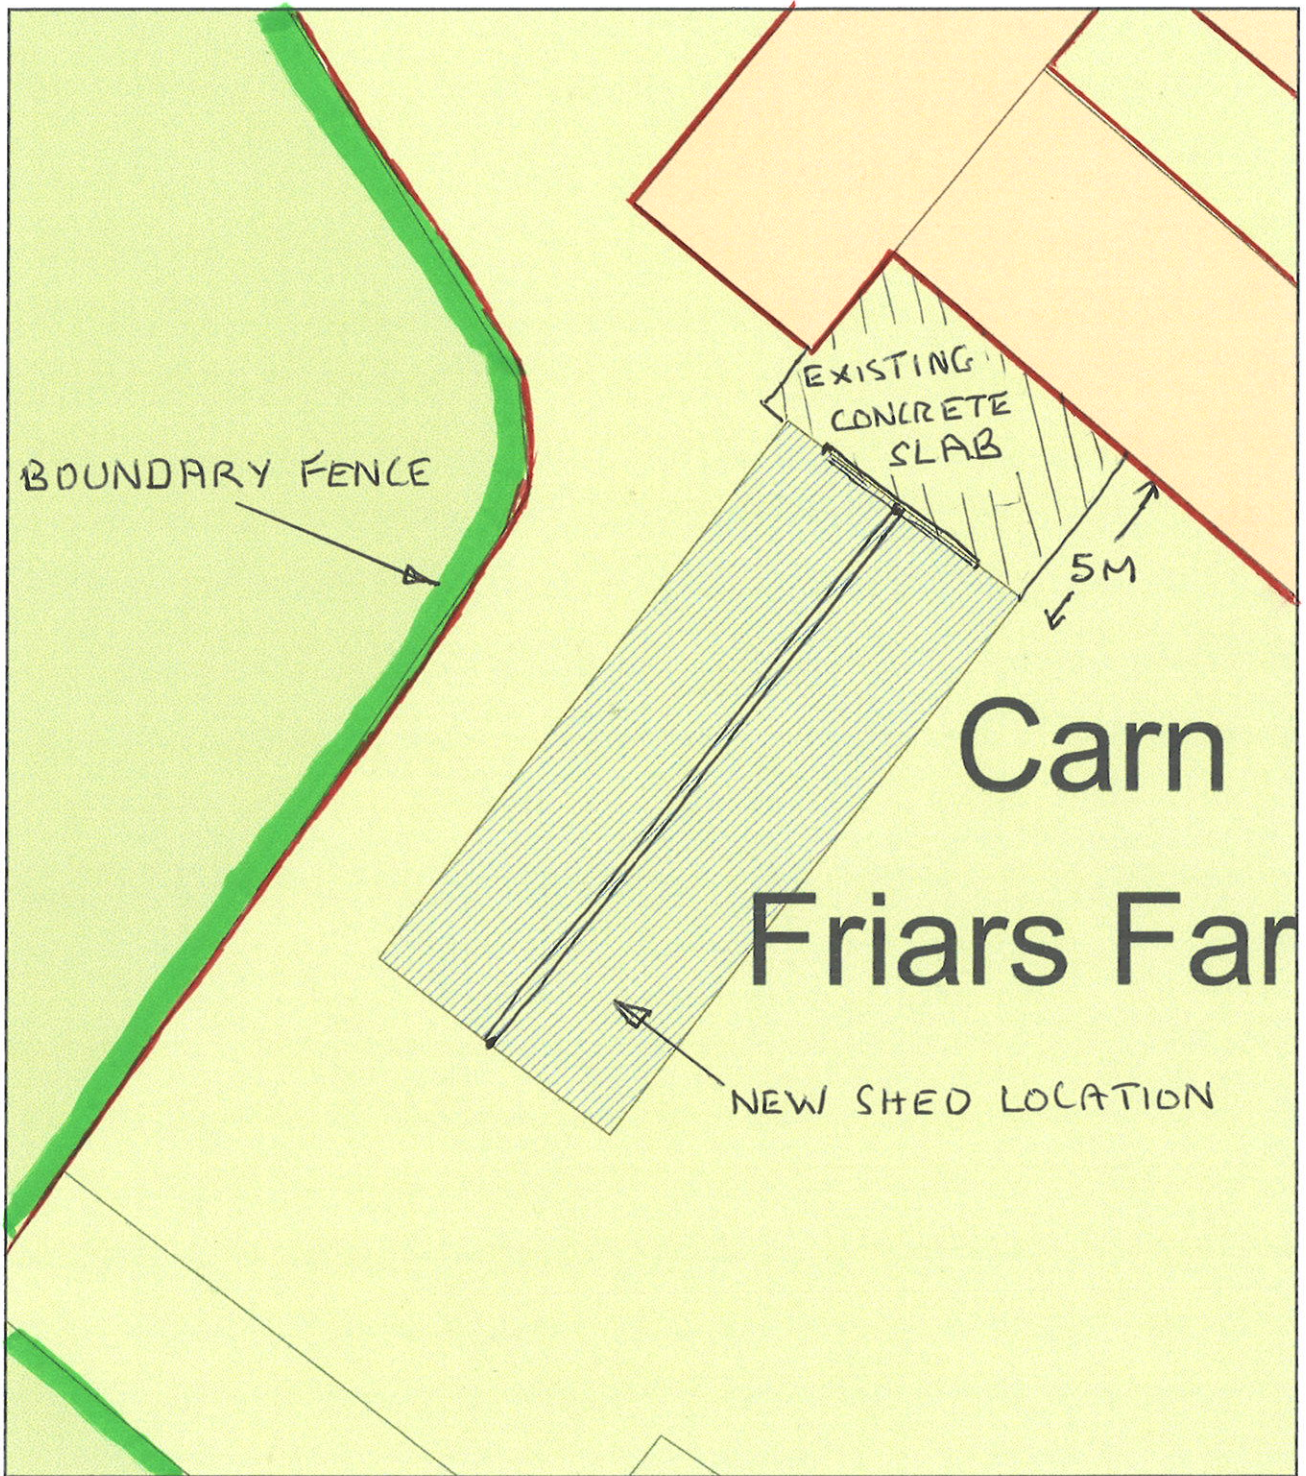

Carn Friars New shed block plan

Plan Produced for: Mrs A Jenkins
Date Produced: 09 Jul 2024
Plan Reference Number: TQRQM24191084358165
Scale: 1:200 @ A4