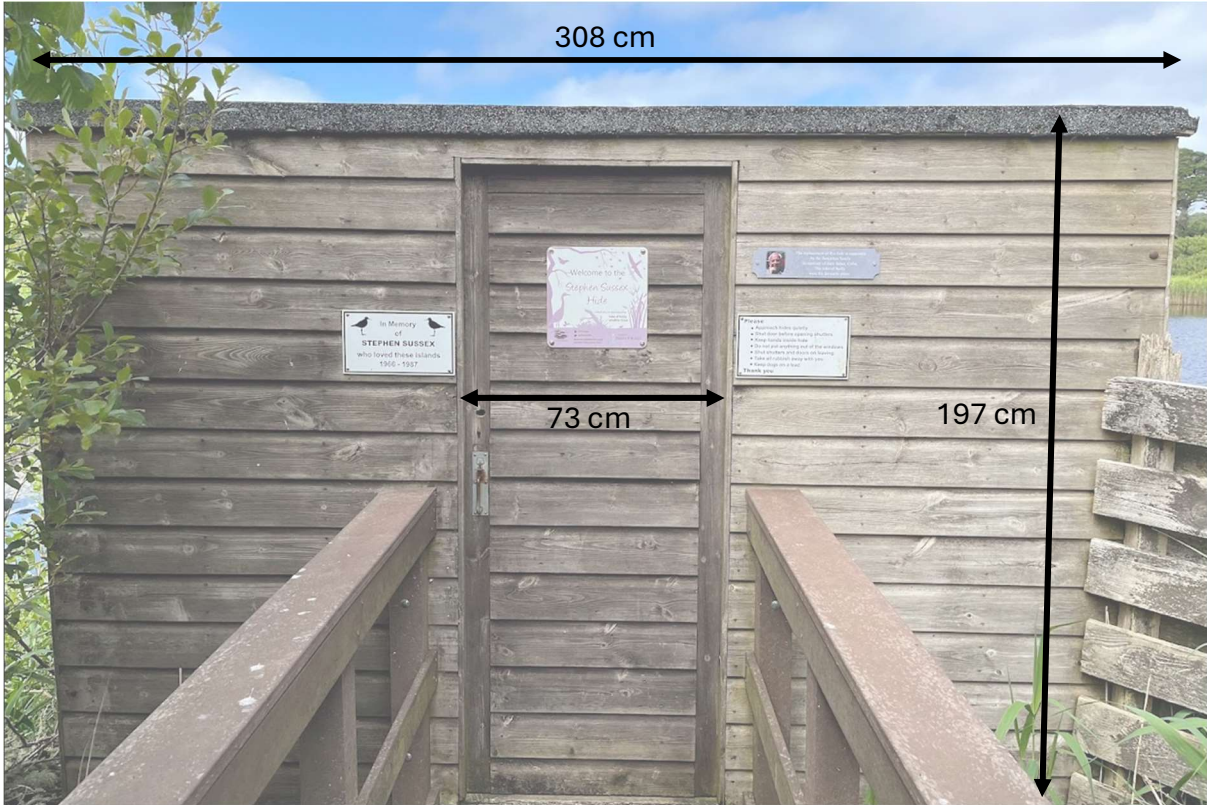

RECEIVED

By Liv Rickman at 10:40 am, Aug 01, 2024

Isles of Scilly
Wildlife Trust

**Higher Moors Accessible Hide Replacement
Existing Hide Plan & Measurements**

**Higher Moors Accessible Hide Replacement
Existing Hide Plan & Measurements**