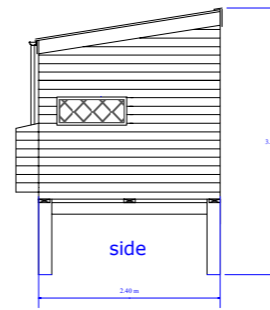

Notes:-

Intellectual property rights

All intellectual property rights in the designs and any other material that we provide in these drawings shall at all times vest in Gilleard Brothers Ltd, No rights are guaranteed in any way.

Intellectual property rights for the purpose of this notice means property in the designs or any other material which we have provided and included intellectual property rights of whatever nature including but not limited to patents, trademarks, data base rights, know how confidential information and present and future copyright in which property subsists and shall include rights whether they are registered or unregistered.

We reserve the right at all times to take legal action should our intellectual property rights be infringed in any way

Client	IOS Wildlife Trust		
Project	5.4m Bird Hide		
Drawing Title	5.4 x 2.4		
Scale	1:100	Date	16/05/2024
		Drawn by	JPN
Drawing no.		Rev.	

GILLEARD
BROS LTD
Building and Civil Engineering Contractors Registered House Builders
Island Road, Garthorpe, Nr Scunthorpe, North Lincolnshire DN17 4AA