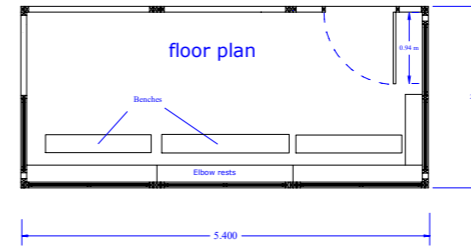

Notes:-

Intellectual property rights

All intellectual property rights in the designs and any other material that we provide in these drawings shall at all times vest in Gilleard Brothers Ltd, No rights are guaranteed in any way.

Intellectual property rights for the purpose of this notice means property in the designs or any other material which we have provided and included intellectual property rights of whatever nature including but not limited to patents, trademarks, data base rights, know how confidential information and present and future copyright in which property subsists and shall include rights whether they are registered or unregistered.

We reserve the right at all times to take legal action should our intellectual property rights be infringed in any way

Client	IOS Wildlife Trust		
Project	5.4m Bird Hide		
Drawing Title	5.4 x 2.4		
Scale	1:100	Date	16/05/2024
		Drawn by	JPN
Drawing no.		Rev.	

GILLEARD
BROS LTD
Building and Civil Engineering Contractors Registered House Builders
Island Road, Garthorpe, Nr Scunthorpe, North Lincolnshire DN17 4AA