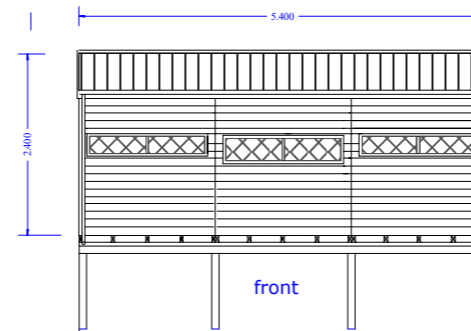

Notes:-

Intellectual property rights

All intellectual property rights in the designs and any other material that we provide in these drawings shall at all times vest in Gilleard Brothers Ltd, No rights are guaranteed in any way.

Intellectual property rights for the purpose of this notice means property in the designs or any other material which we have provided and included intellectual property rights of whatever nature including but not limited to patents, trademarks, data base rights, know how confidential information and present and future copyright in which property subsists and shall include rights whether they are registered or unregistered.

We reserve the right at all times to take legal action should our intellectual property rights be infringed in any way

Client	IOS Wildlife Trust		
Project	5.4m Bird Hide		
Drawing Title	5.4 x 2.4		
Scale	1:100	Date	16/05/2024
		Drawn by	JPN
Drawing no.		Rev.	

GILLEARD
BROS LTD
Building and Civil Engineering Contractors Registered House Builders
Island Road, Garthorpe, Nr Scunthorpe, North Lincolnshire DN17 4AA