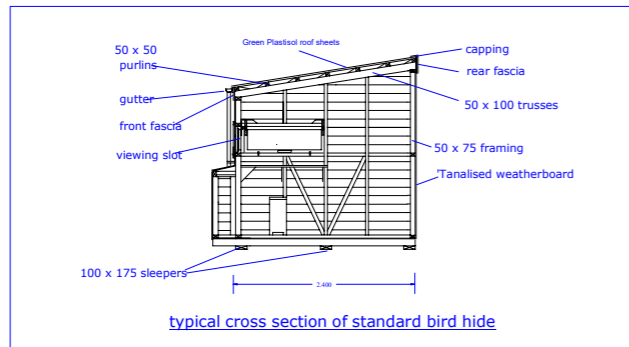

Notes:-

Intellectual property rights

All intellectual property rights in the designs and any other material that we provide in these drawings shall at all times vest in Gilleard Brothers Ltd, No rights are guaranteed in any way.

Intellectual property rights for the purpose of this notice means property in the designs or any other material which we have provided and included intellectual property rights of whatever nature including but not limited to patents, trademarks, data base rights, know how confidential information and present and future copyright in which property subsists and shall include rights whether they are registered or unregistered.

We reserve the right at all times to take legal action should our intellectual property rights be infringed in any way

Client	IOS Wildlife Trust		
Project	5.4m Bird Hide		
Drawing Title	5.4 x 2.4		
Scale	1:100	Date	16/05/2024
		Drawn by	JPN
Drawing no.		Rev.	

GILLEARD
BROS LTD
Building and Civil Engineering Contractors Registered House Builders
Island Road, Garthorpe, Nr Scunthorpe, North Lincolnshire DN17 4AA