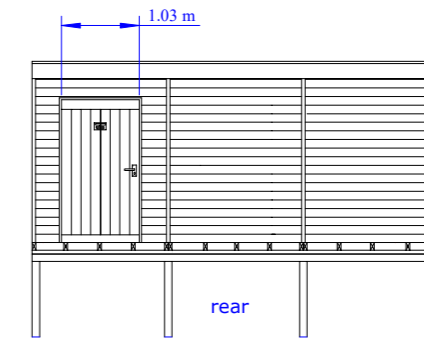

Notes:-

Intellectual property rights

All intellectual property rights in the designs and any other material that we provide in these drawings shall at all times vest in Gilleard Brothers Ltd, No rights are guaranteed in any way.

Intellectual property rights for the purpose of this notice means property in the designs or any other material which we have provided and included intellectual property rights of whatever nature including but not limited to patents, trademarks, data base rights, know how confidential information and present and future copyright in which property subsists and shall include rights whether they are registered or unregistered.

We reserve the right at all times to take legal action should our intellectual property rights be infringed in any way

Client	IOS Wildlife Trust		
Project	5.4m Bird Hide		
Drawing Title	5.4 x 2.4		
Scale	1:100	Date	16/05/2024
		Drawn by	JPN
Drawing no.		Rev.	

GILLEARD
BROS LTD
Building and Civil Engineering Contractors Registered House Builders
Island Road, Garthorpe, Nr Scunthorpe, North Lincolnshire DN17 4AA