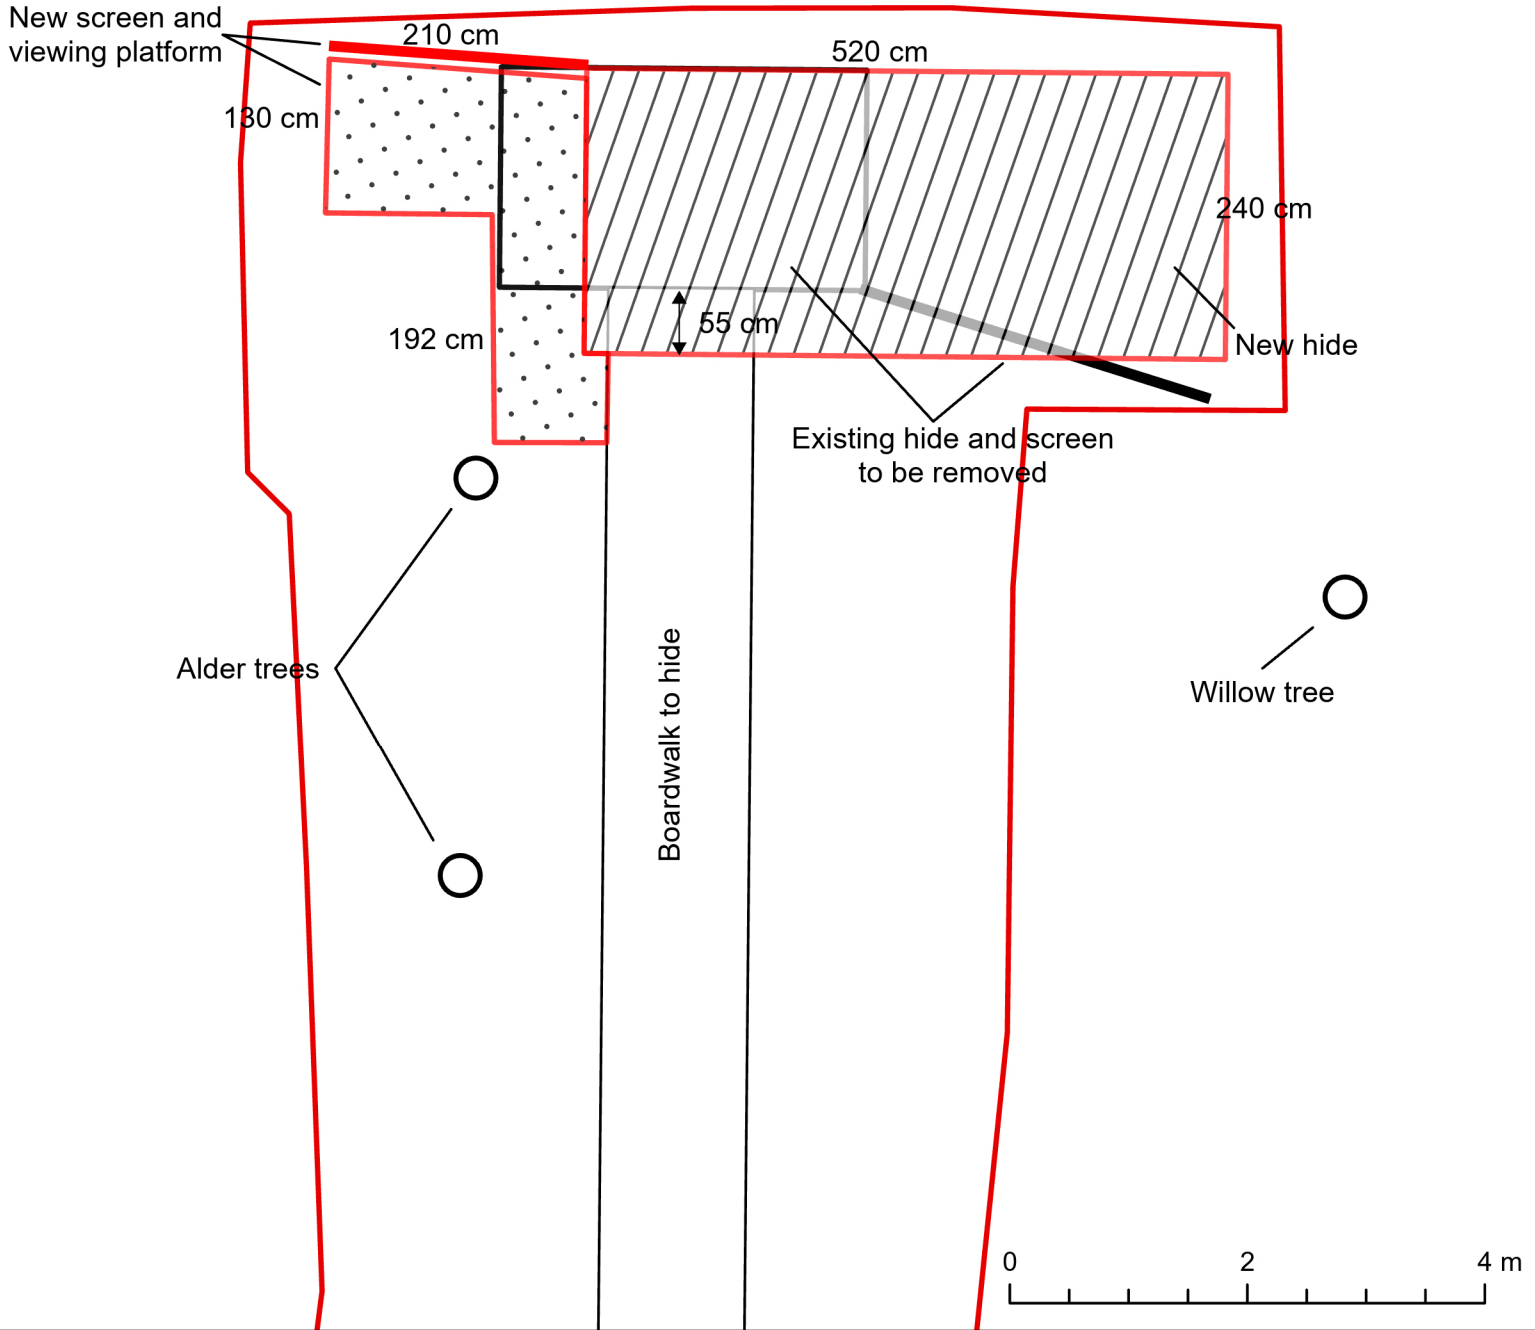

RECEIVED

By Liv Rickman at 1:18 pm, Sep 20, 2024

Porth Hellick Pool

Higher Moors accessible hide replacement Site Plan

Isles of Scilly
Wildlife Trust

Aerial view showing the existing hide and screen to be removed, and the measurements of new proposed hide, screen and viewing platform.

This drawing is to scale.

16/07/2024