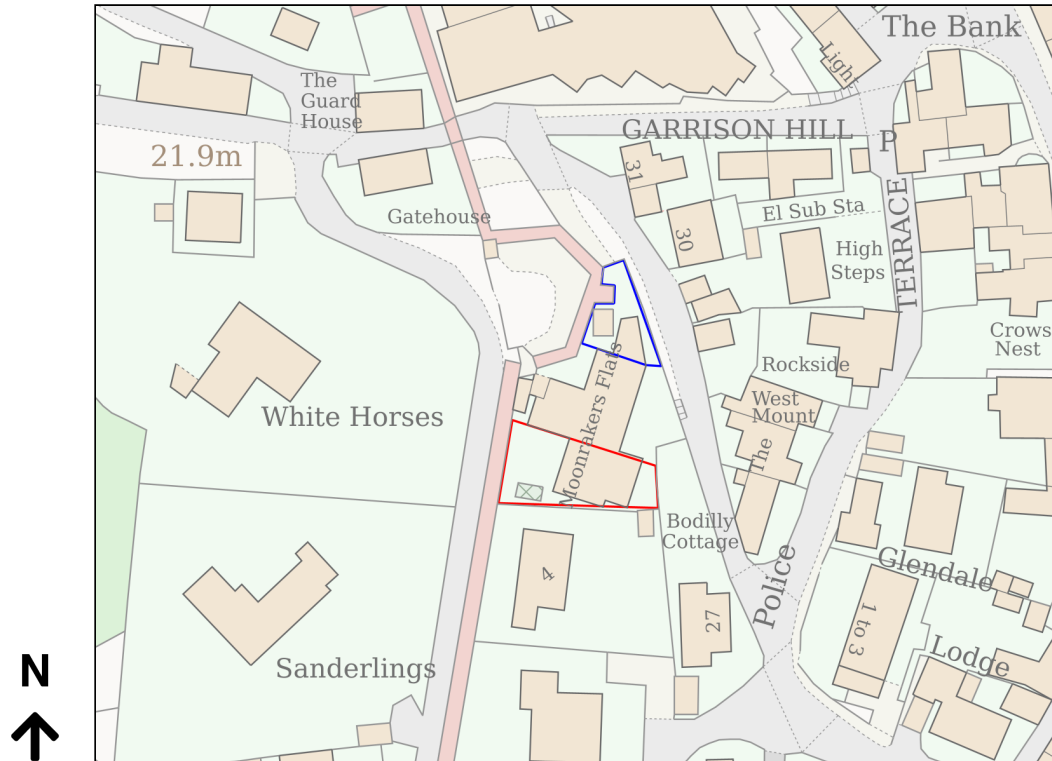

Location Plan

Site Address: Gregs, Garrison Lane, Hugh Town, St Mary's, TR21 0JF

Date Produced: 05-Aug-2024

RECEIVED
By Liv Rickman at 12:52 pm, Aug 06, 2024

Scale: 1:1250 @A4

Planning Portal Reference: PP-12531186v1