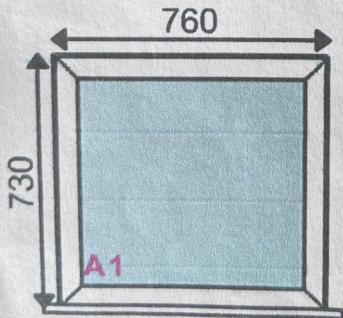

Viewed From Outside

downstairs bathroom

880 x 600

Viewed From Outside

Frame 10

front upstairs above

side bedroom

760 x 760

RECEIVED

By Liv Rickman at 1:10 pm, Aug 06, 2024

ite

Frame 4

front bedroom 2 (right)

1510 x 1350

Viewed From Outside

Black/ 4mm Ecopane -Argon
Black/ 4mm Ecopane -Argon
Black/ 4mm Ecopane -Argon

Frame 5

front bedroom 1 (left)

1200 x 1370

Viewed From Outside

Black/ 4mm Ecopane -Argon
Black/ 4mm Ecopane -Argon
Black/ 4mm Ecopane -Argon

Frame 6

Side of upstairs Corridor

Frame 7