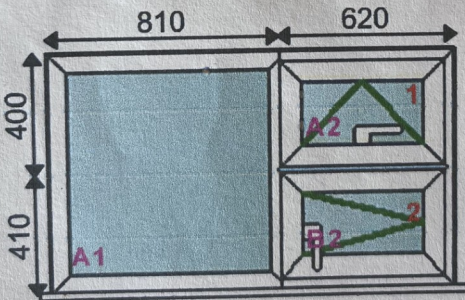

pane -Argon
pane -Argon
pane -Argon
pane -Argon
pane -Argon

3650 1520

RECEIVED

By Liv Rickman at 1:09 pm, Aug 06, 2024

Viewed From Outside

ame 2

back study/bedroom

1500 x 1360

Viewed From Outside

ane -Argon
ane -Argon
ane -Argon

ame 3

back kitchen

1430 x 840

Viewed From Outside

ane -Argon
ane -Argon
ane -Argon

Frame 9

Viewed From Outside

downstairs bathroom

880 x 600

Viewed From Outside

Frame 10

front upstairs above

side bedroom

760 x 760

Frame 5

front bedroom 1 (left)

1200 x 1370

Viewed From Outside

Black/ 4mm Ecopane -Argon
Black/ 4mm Ecopane -Argon
Black/ 4mm Ecopane -Argon

Frame 6

Side of upstairs Corridor

Frame 7