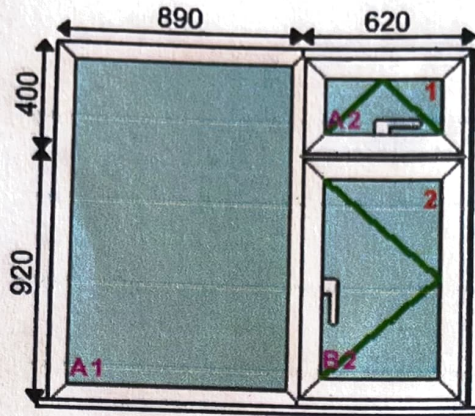

Viewed From Outside

downstairs bathroom

880 x 600

Viewed From Outside

Frame 10

front upstairs above

side bedroom

760 x 760

RECEIVED

By Liv Rickman at 1:10 pm, Aug 06, 2024

ite

Frame 4

front bedroom 2 (right)

1510 x 1350

Viewed From Outside

Black/ 4mm Ecopane -Argon
Black/ 4mm Ecopane -Argon
Black/ 4mm Ecopane -Argon

Frame 5

front bedroom 1 (left)

1200 x 1370

Viewed From Outside

Black/ 4mm Ecopane -Argon
Black/ 4mm Ecopane -Argon
Black/ 4mm Ecopane -Argon

Frame 6

Side of upstairs Corridor

Frame 7