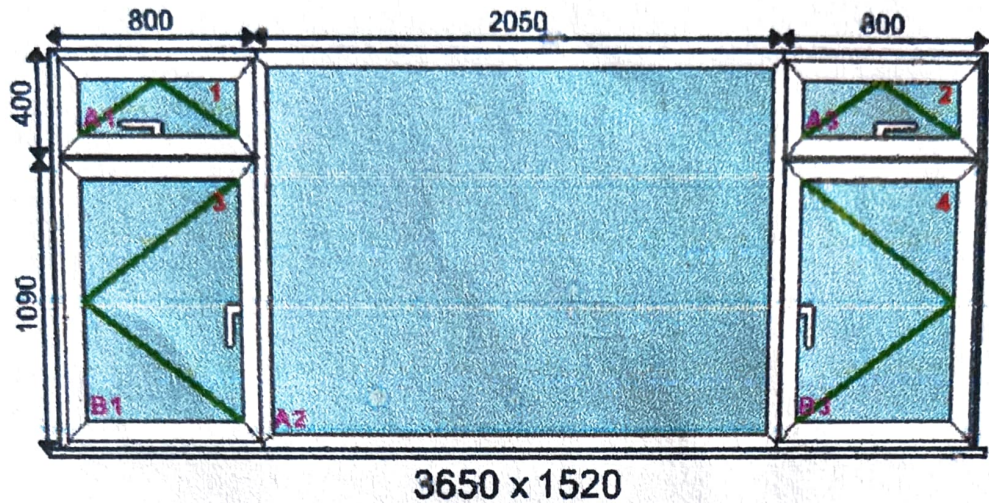

Front upstairs lounge

Viewed From Outside

argon
argon
argon
argon
-Argon