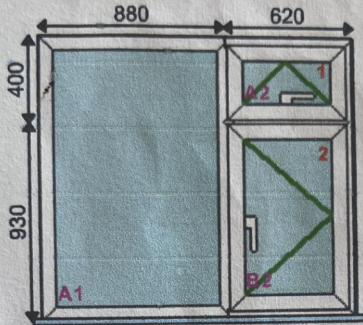

pane -Argon
pane -Argon
pane -Argon
pane -Argon
pane -Argon

3650 1520

RECEIVED

By Liv Rickman at 1:09 pm, Aug 06, 2024

Viewed From Outside

ame 2

back study/bedroom

1500 x 1360

Viewed From Outside

ane -Argon
ane -Argon
ane -Argon

ame 3

back kitchen

1430 x 840

Viewed From Outside

ane -Argon
ane -Argon
ane -Argon

Frame 9

Viewed From Outside

downstairs bathroom

880 x 600

Viewed From Outside

Frame 10

front upstairs above

side bedroom

760 x 760

Frame 5

front bedroom 1 (left)

1200 x 1370

Viewed From Outside

Black/ 4mm Ecopane -Argon
Black/ 4mm Ecopane -Argon
Black/ 4mm Ecopane -Argon

Frame 6

Side of upstairs Corridor

Frame 7