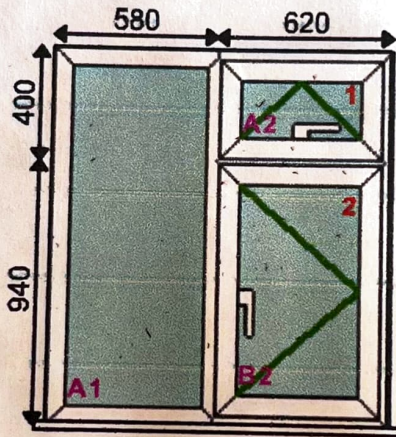

Viewed From Outside

downstairs bathroom

880 x 600

Viewed From Outside

Frame 10

front upstairs above

side bedroom

760 x 760

RECEIVED

By Liv Rickman at 1:10 pm, Aug 06, 2024

ite

Frame 4

front bedroom 2 (right)

1510 x 1350

Viewed From Outside

Black/ 4mm Ecopane -Argon
Black/ 4mm Ecopane -Argon
Black/ 4mm Ecopane -Argon

Frame 5

front bedroom 1 (left)

1200 x 1370

Viewed From Outside

Black/ 4mm Ecopane -Argon
Black/ 4mm Ecopane -Argon
Black/ 4mm Ecopane -Argon

Frame 6

Side of upstairs Corridor

Frame 7