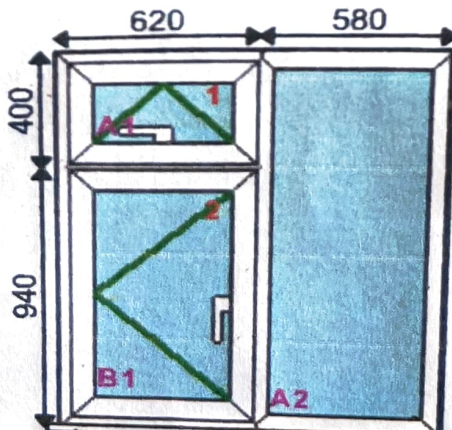

Frame 7

front bedroom 1 (left)

Black/ 4mm Ecopane -Argon
Black/ 4mm Ecopane -Argon