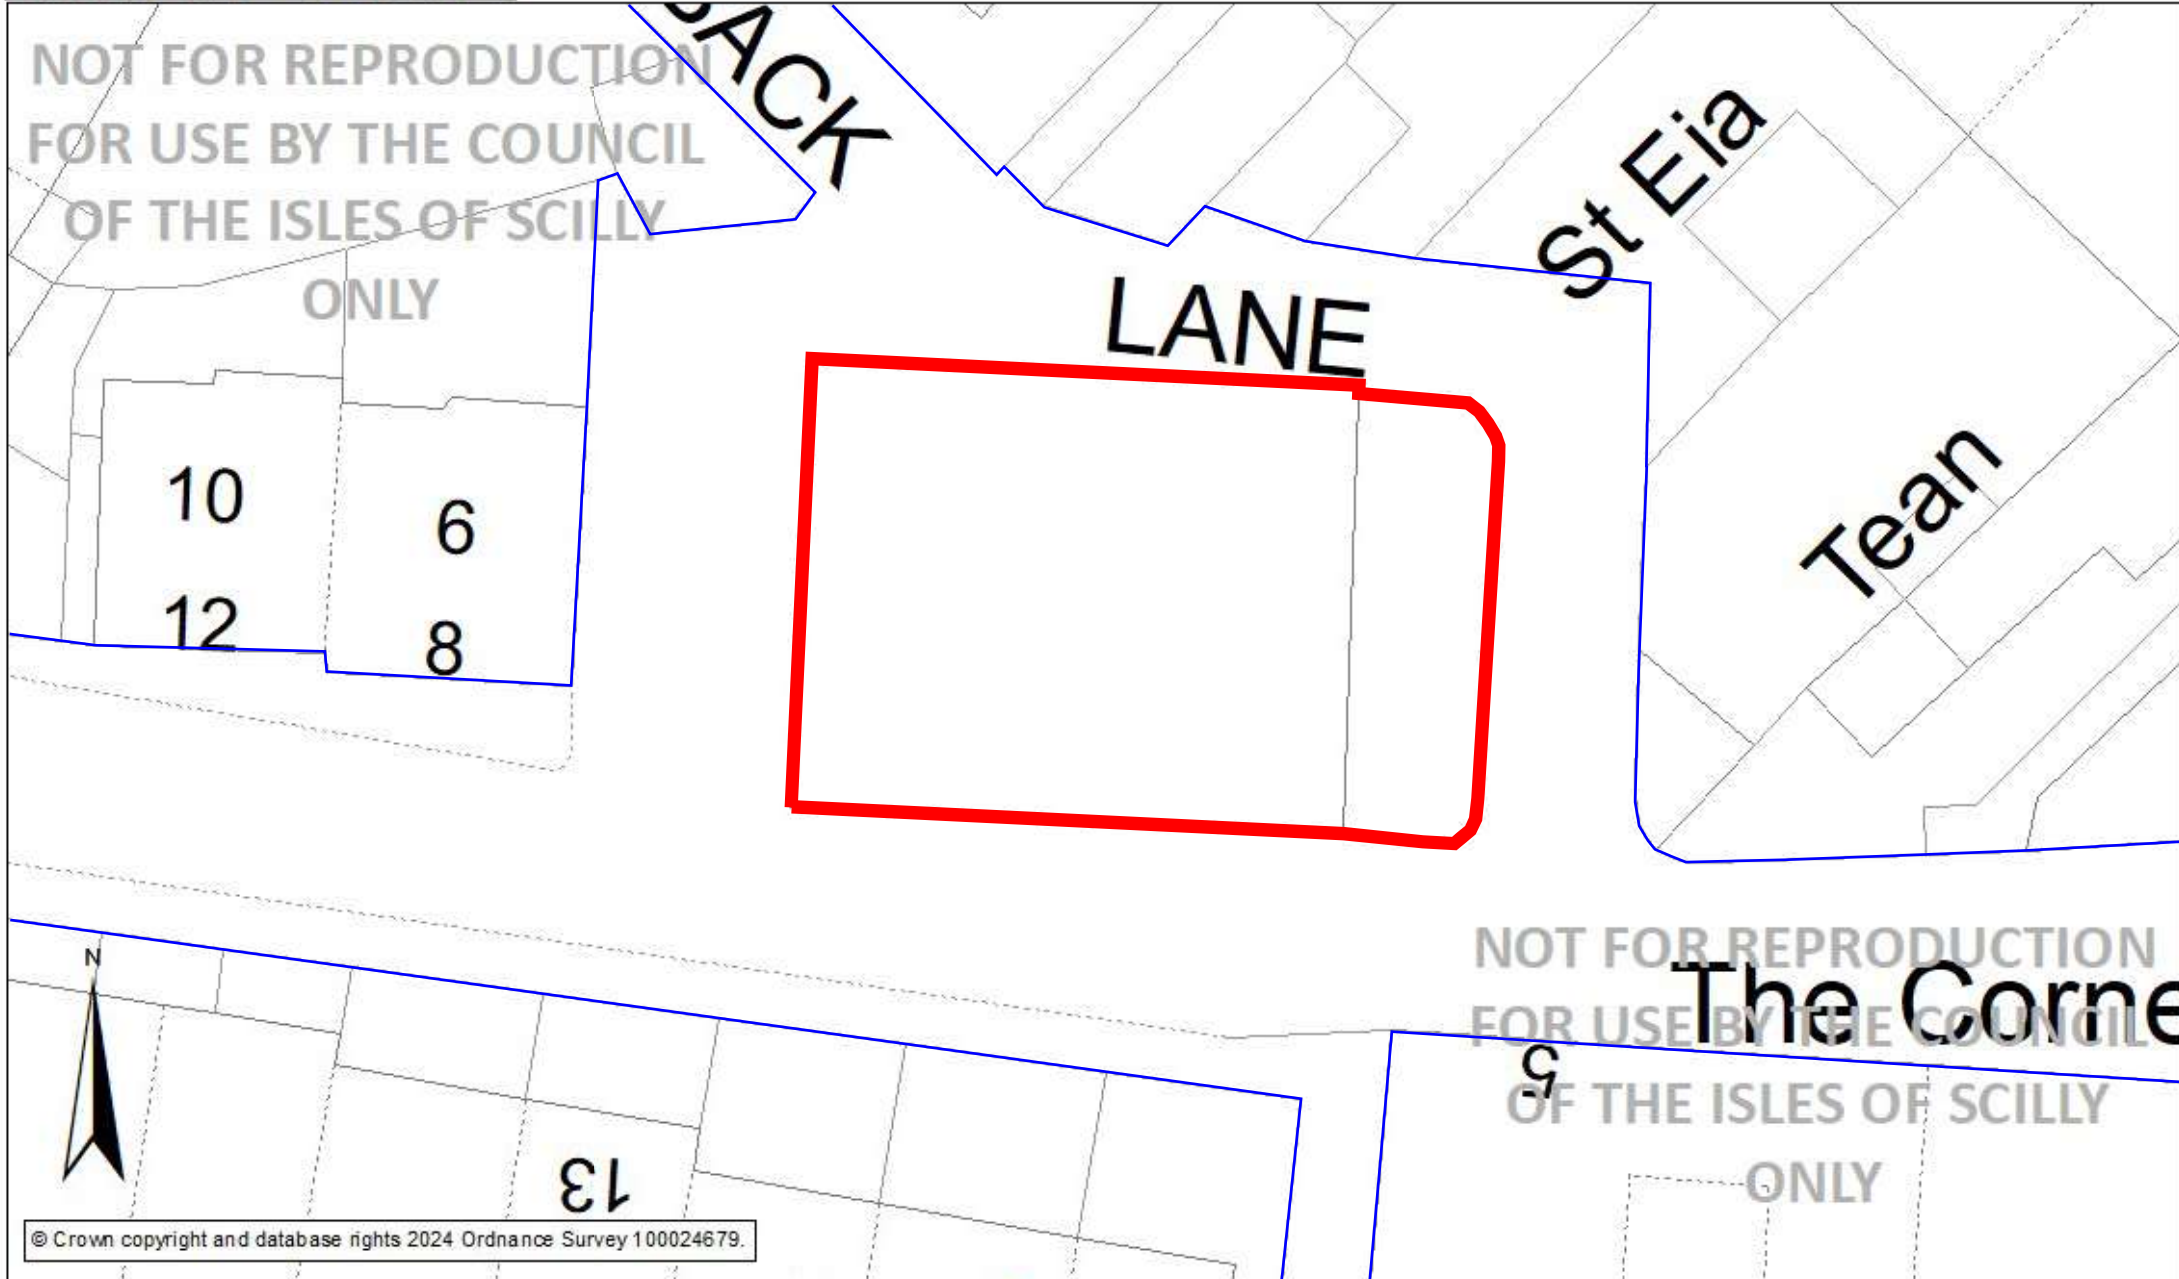

Old Wesleyan Chapel

Block Plan - OWCBP1

RECEIVED
By Liv Rickman at 10:58 am, Sep 18, 2024

© Crown copyright and database rights 2024 Ordnance Survey 100024679.

1:200 @A4 0 1 2 4 6 8 10 Meters

For use and reproduction by the Council of the Isles of Scilly only.
Council of the Isles of Scilly, Town Hall, The Parade, St Mary's, Isles of Scilly, TR21 0LW