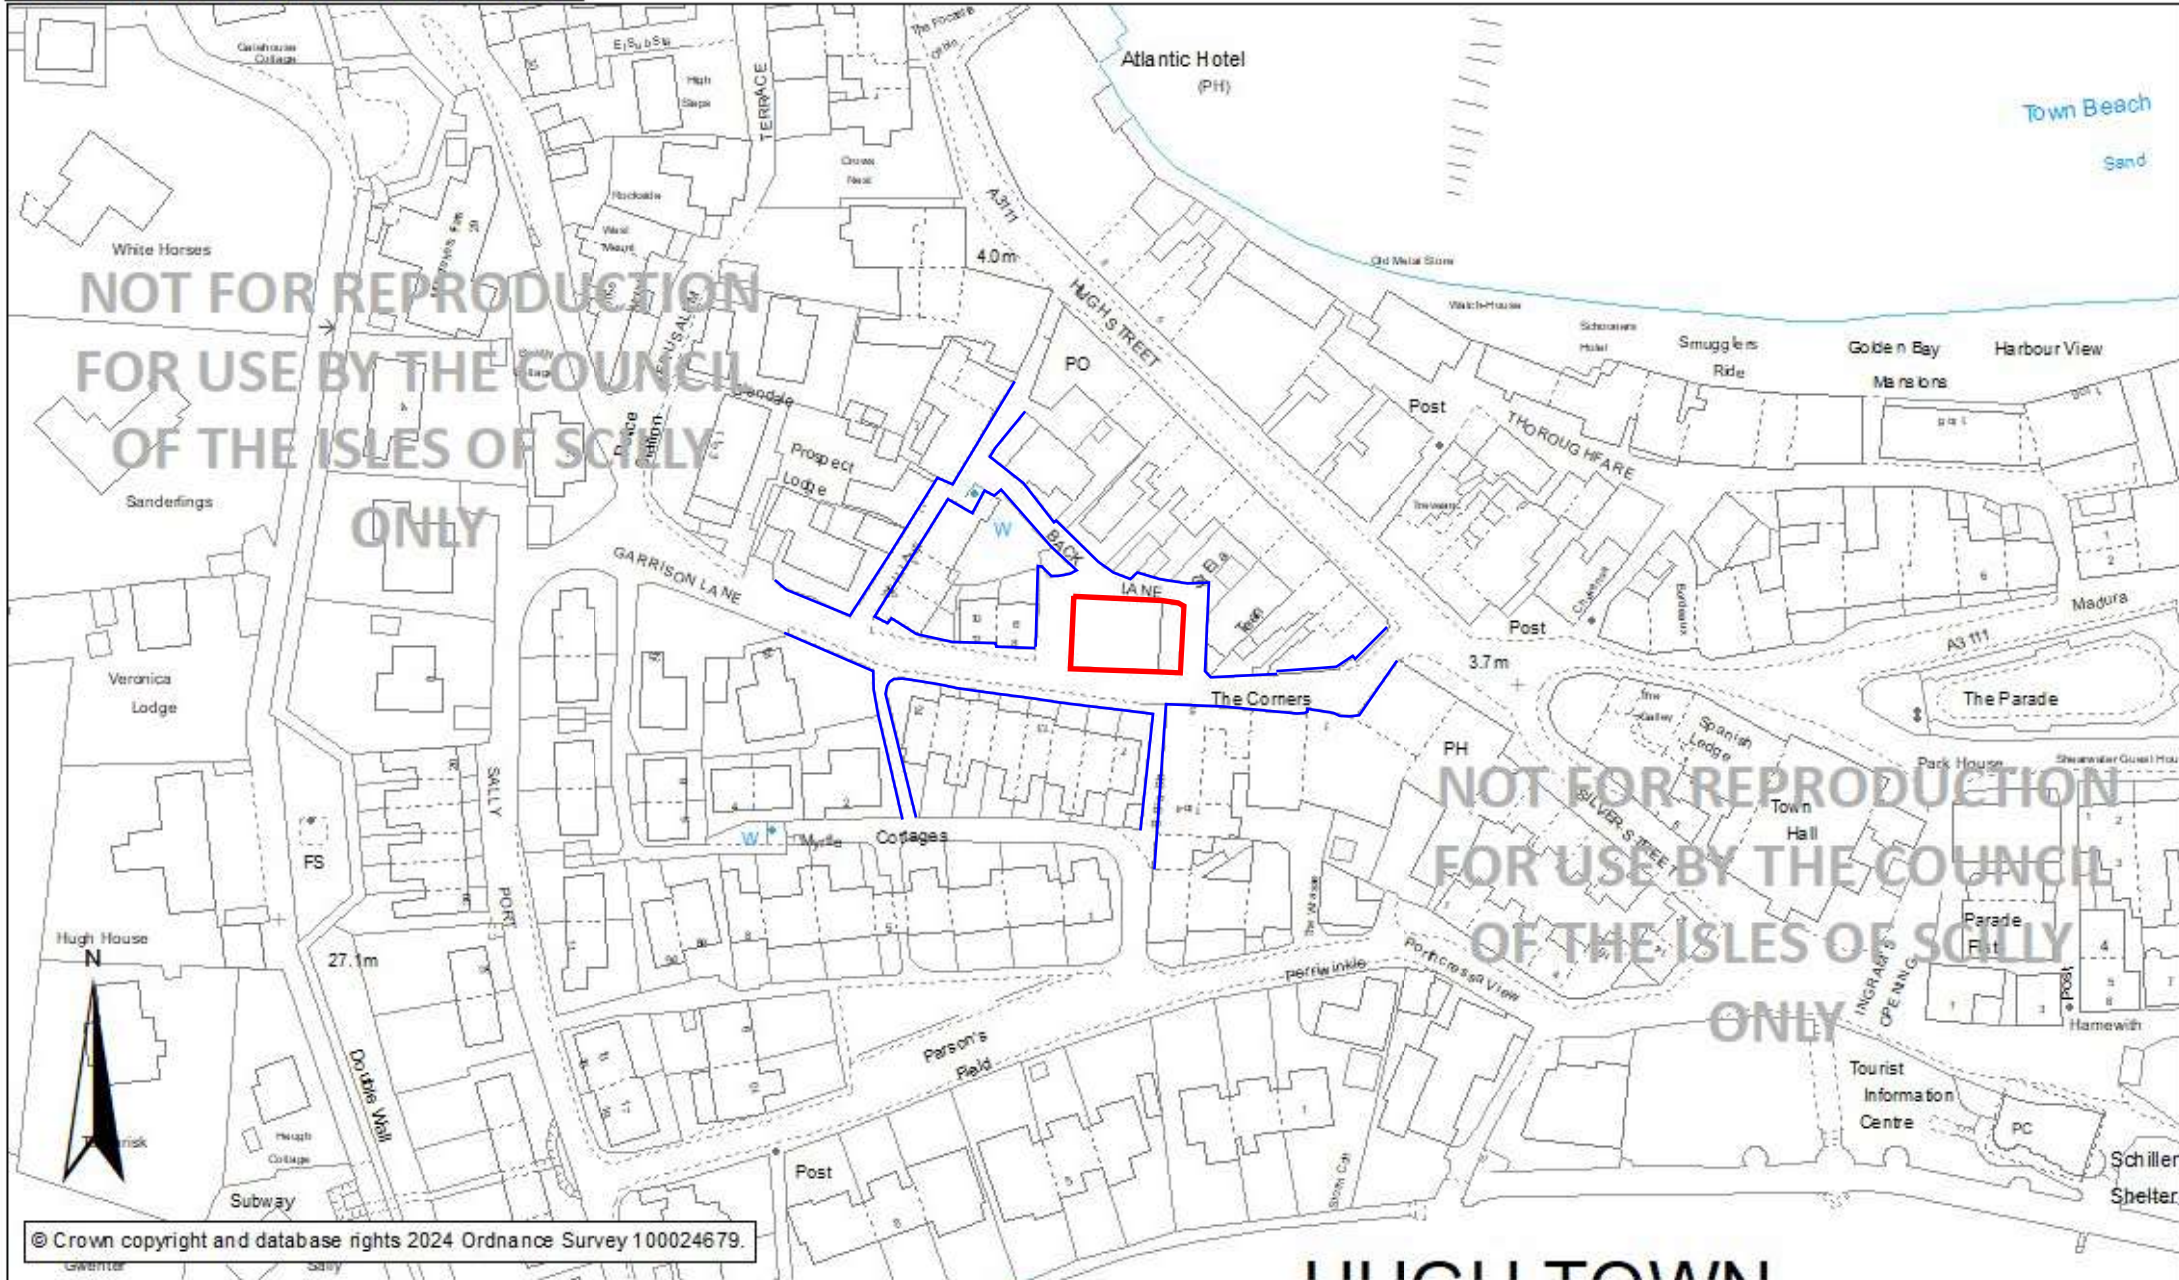

# Old Wesleyan Chapel

## Location Plan - OWCLP1

**RECEIVED**  
By Liv Rickman at 10:56 am, Sep 18, 2024

© Crown copyright and database rights 2024 Ordnance Survey 100024679.

1:1,250 @A4  
0 5 10 20 30 40 50 Meters

For use and reproduction by the Council of the Isles of Scilly only.  
Council of the Isles of Scilly, Town Hall, The Parade, St Mary's, Isles of Scilly, TR21 0LW