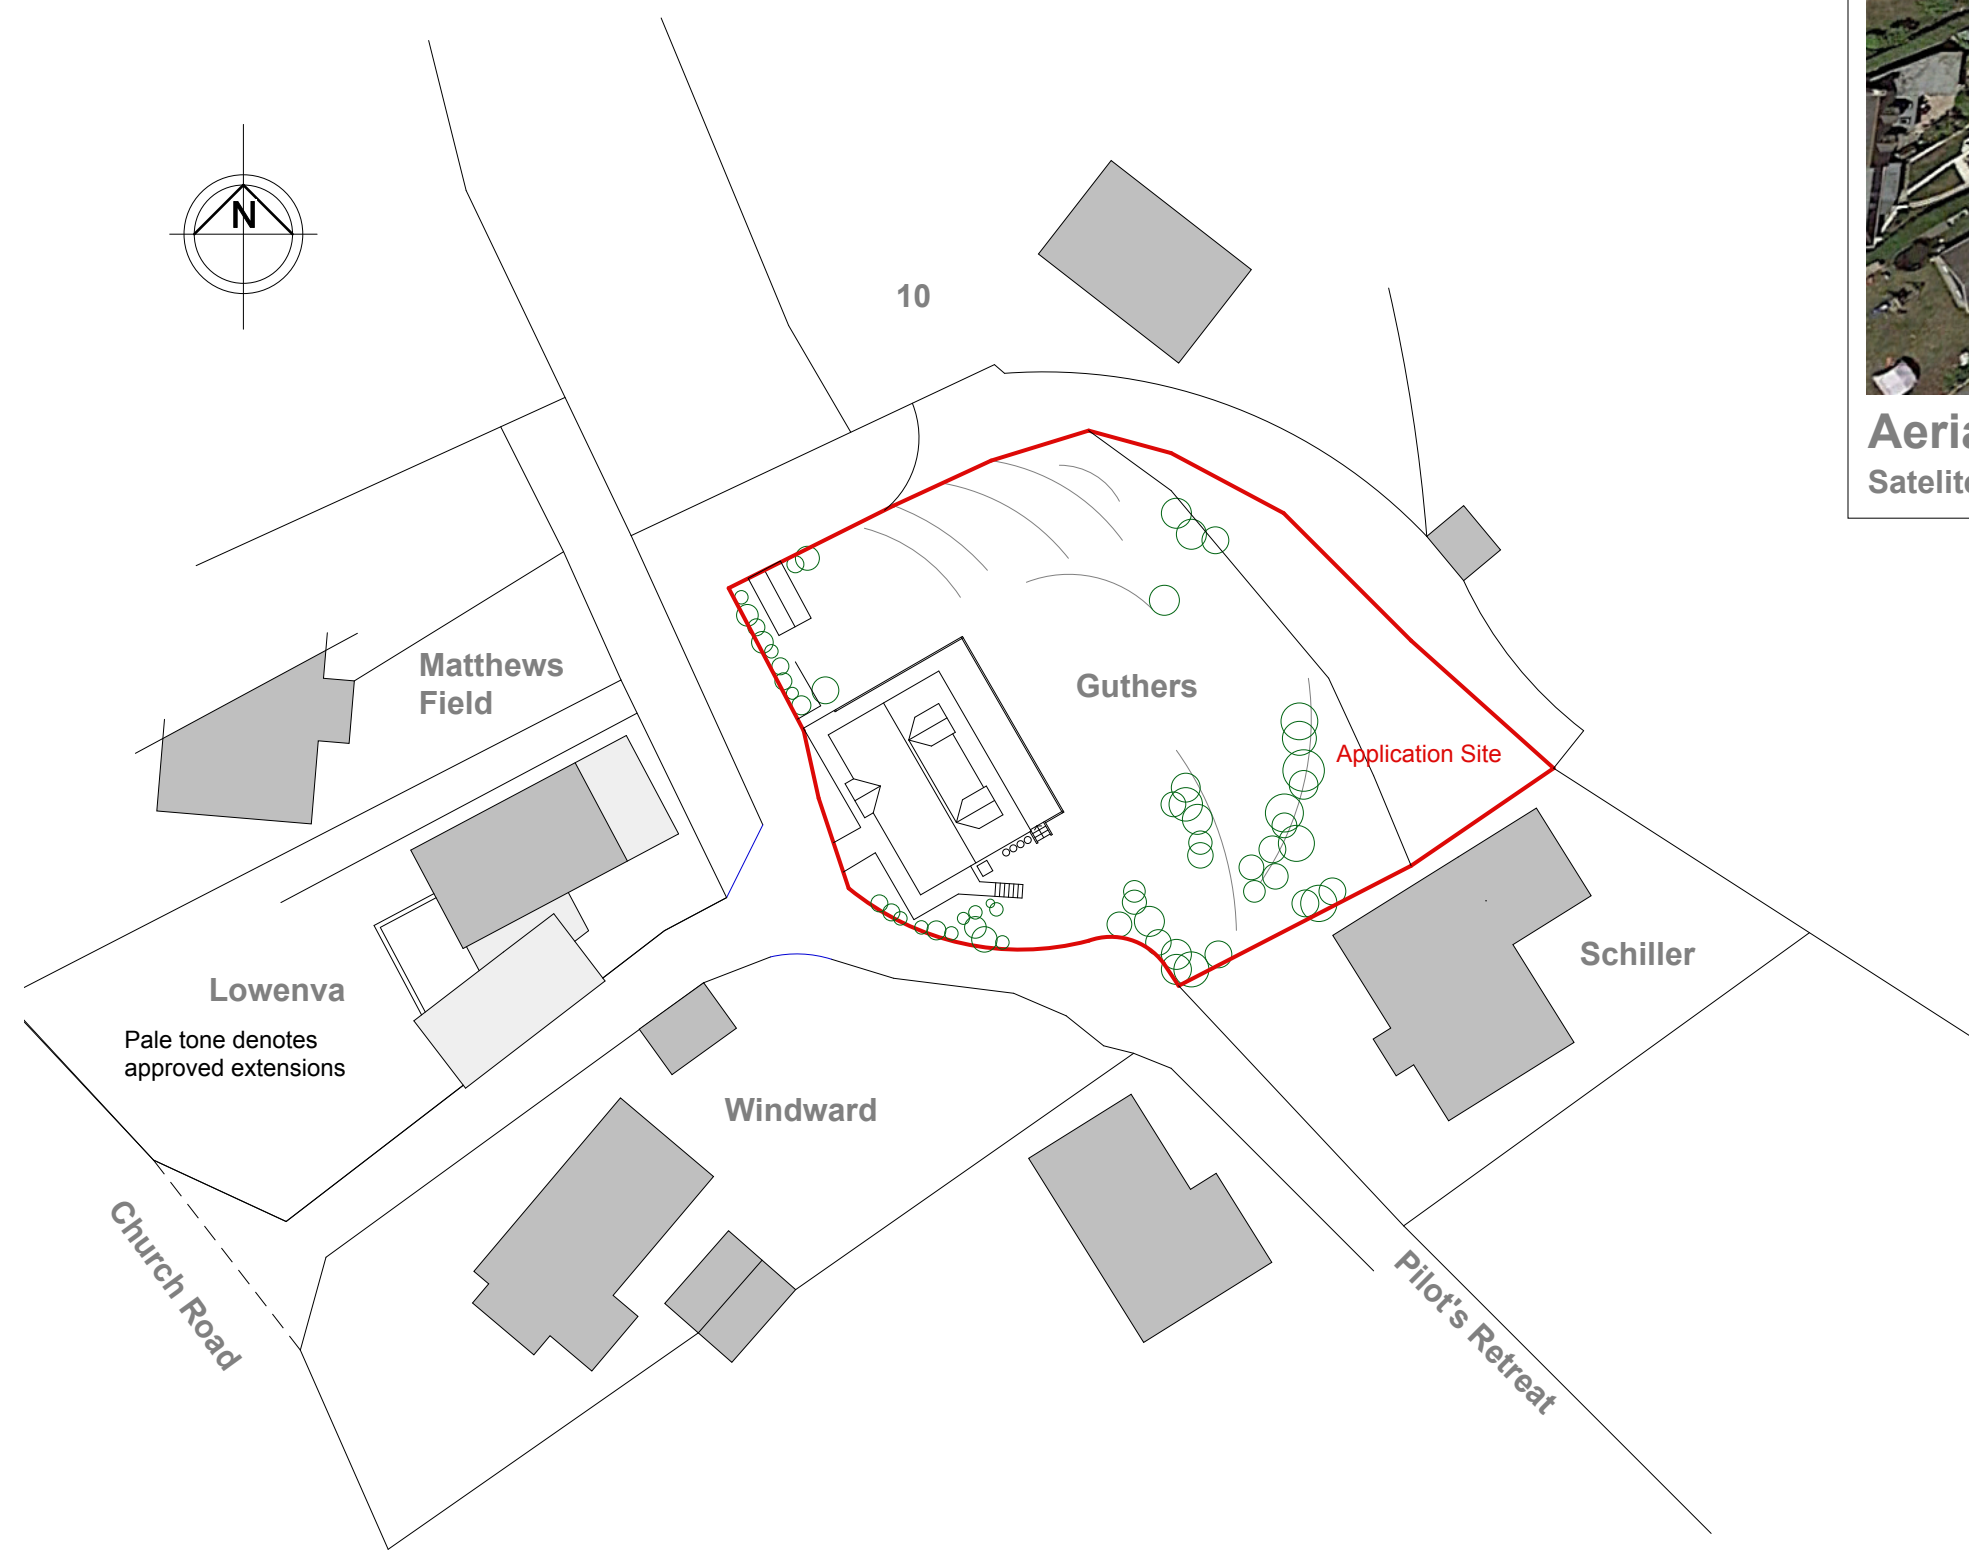

**AMENDMENTS**

**PLANNING**

Porthmeor View  
Carthew Way  
St Ives  
TR26 1RJ  
07968 824045

**MIKE BRADBURY  
DESIGN**

PZ

**JOB**

Alterations to Guthers  
Church Road  
St.Mary's  
Isles of Scilly  
for  
Mike and Karrie Skaife

**TITLE**

Proposed Site Plan

**DRNG. NO.**      **REVISION**

2045-P06

**SCALE**      **DATE**

1:500 @ A3      Aug 2024

**OFFICE USE / PRE-ISSUE**

**RECEIVED**  
By Liv Rickman at 12:15 pm, Aug 16, 2024