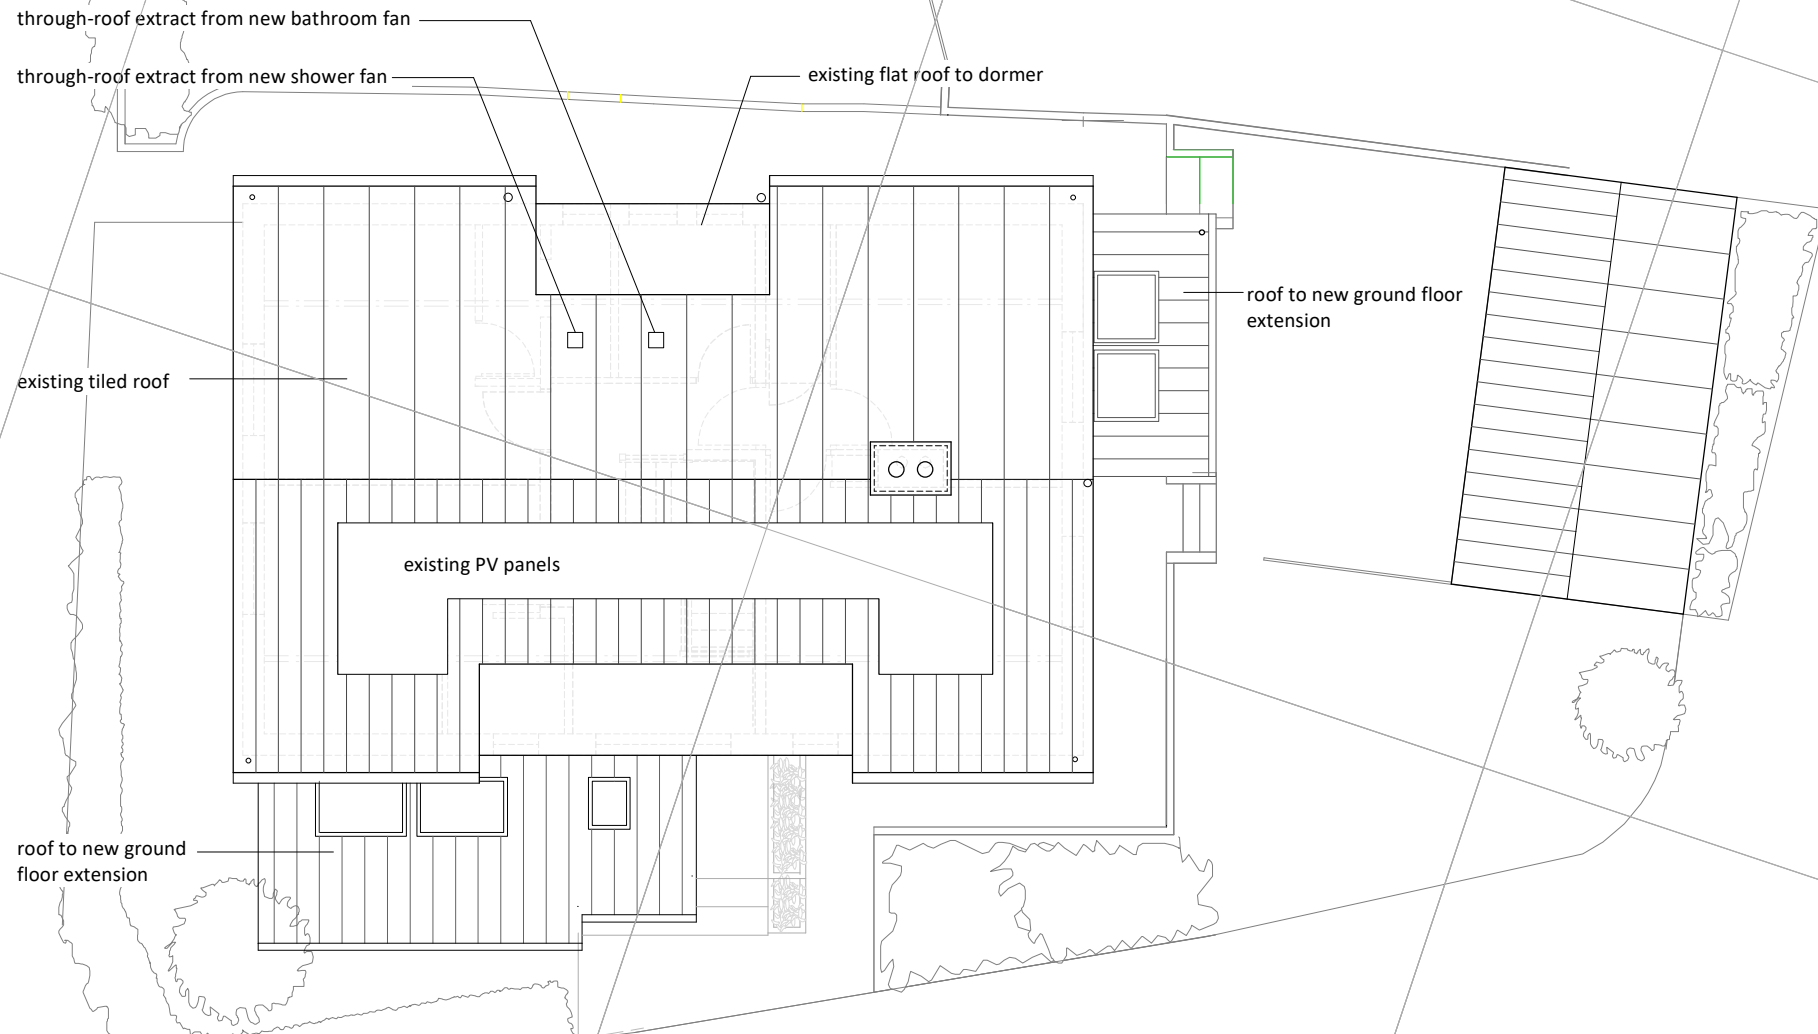

RECEIVED

By Liv Rickman at 11:56 am, Sep 13, 2024

Generally:

New PV panels have already been installed on the front roof of the dwelling

Drinissa

Treglesyn

Revision:
A 09/24 updated to client comments

Louise Bastable RIBA 129 The Butts, Frome, BA11 4AQ T: 07801 106 192 E: louisebastable@lbarch.co.uk W: www.lbarch.co.uk	Revision: A 09/24	Project Name: Nundeeps, Rams Valley, st. Marys, TR21 0JX
	Scale: 1: 100 @ A3	Project Number: 2360
	Date: July 2024	Client: Liz Lourensz
	Status: Planning Application	Drawing: Proposed Roof Plan
		Drawing Number: PL08 A