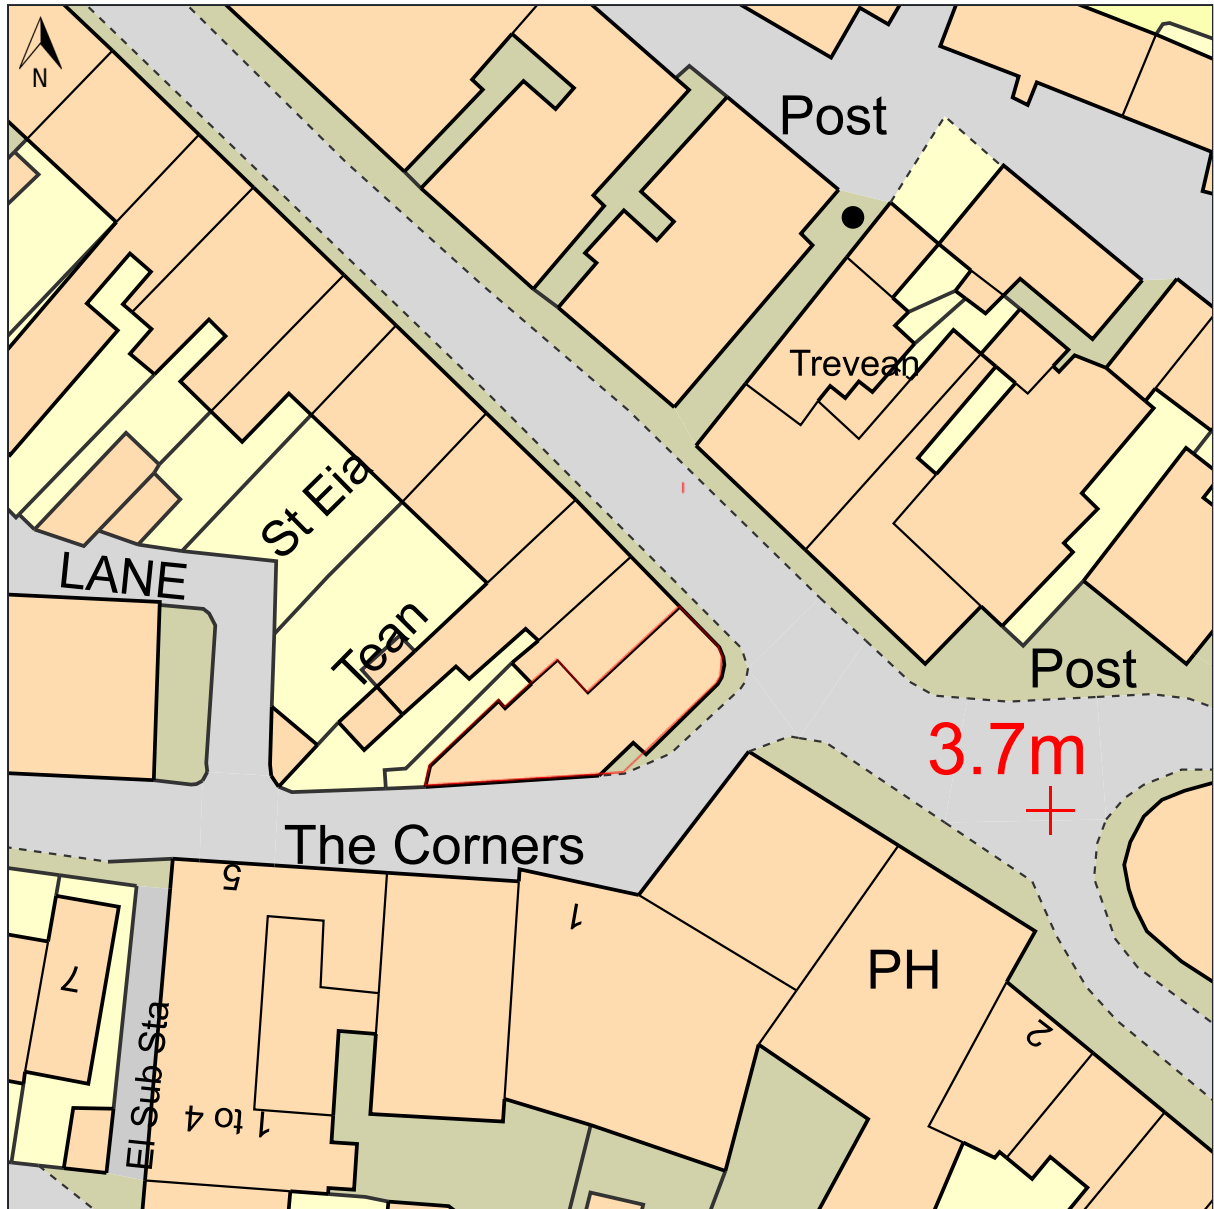

RECEIVED

By Liv Rickman at 2:59 pm, Sep 30, 2024

MUMFORDS NEWSAGENTS, HUGH STREET, ST MARY'S, ISLES OF SCILLY, TR21 0LL

© Crown copyright and database rights, 2024. Ordnance Survey
0100031673 Created using Plans by Emapsite

Scale: 1:500

Paper Size: A4

Notes:

Location Plan