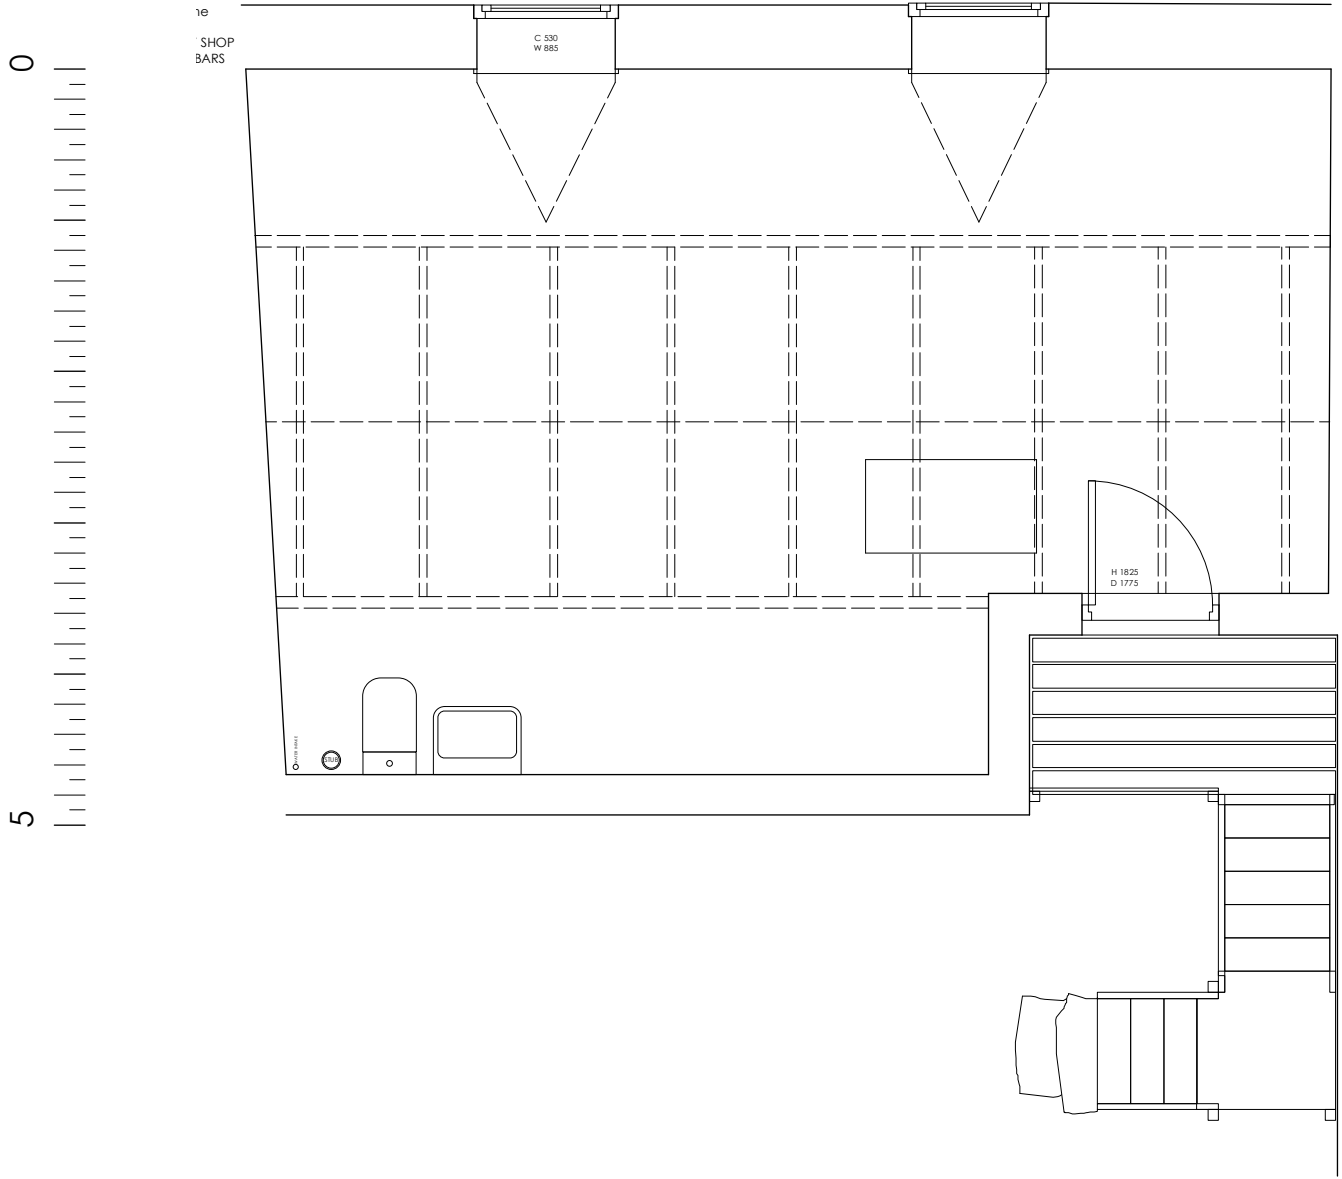

**RECEIVED**  
By Liv Rickman at 11:38 am, Nov 01, 2024

10 SCALE IN METRES

5

0

SCALE 1:50 @ A4

SILVER STREET

EXISTING PLAN

S01