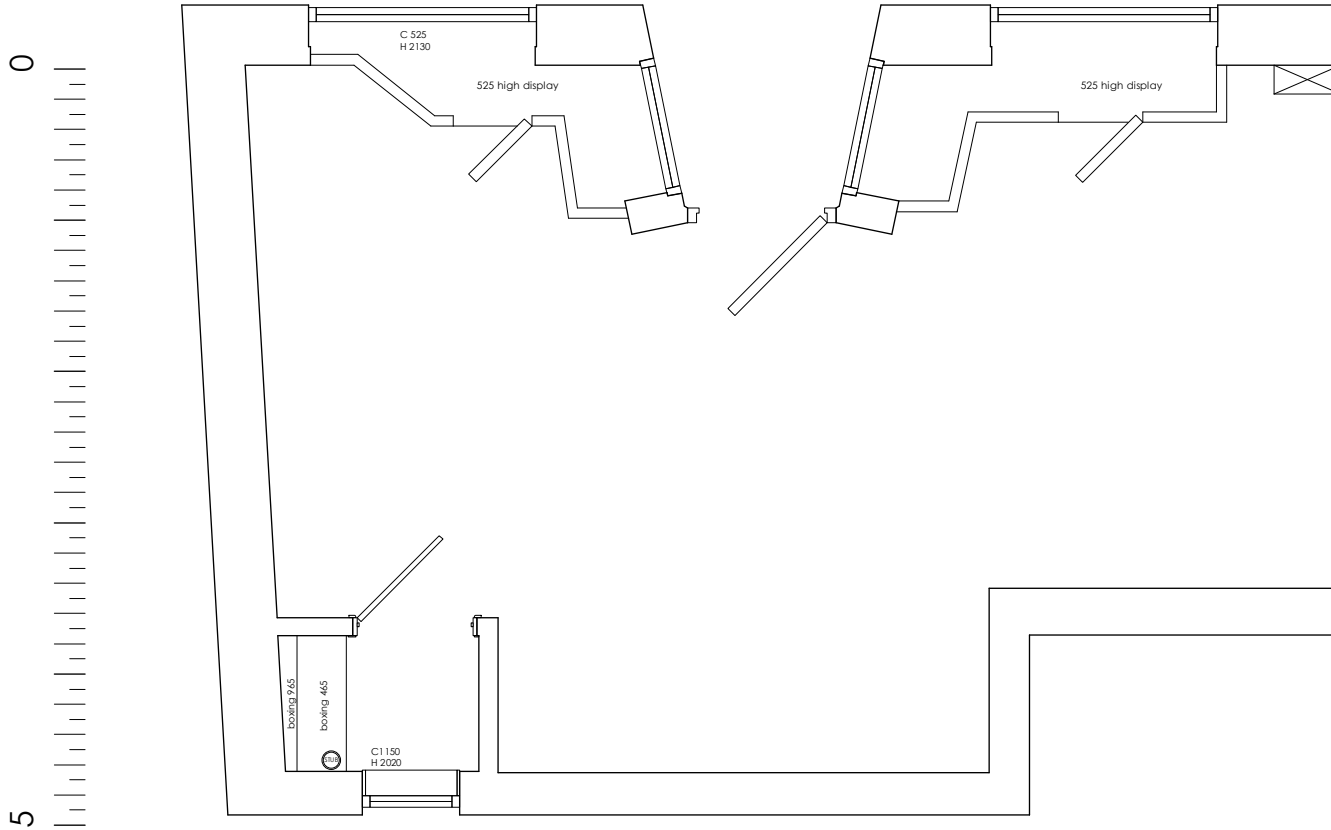

10 SCALE IN METRES

5

0

SCALE 1:50 @ A4

RECEIVED
 By Liv Rickman at 11:31 am, Nov 01, 2024

SILVER STREET

EXISTING PLAN-SHOP

S04