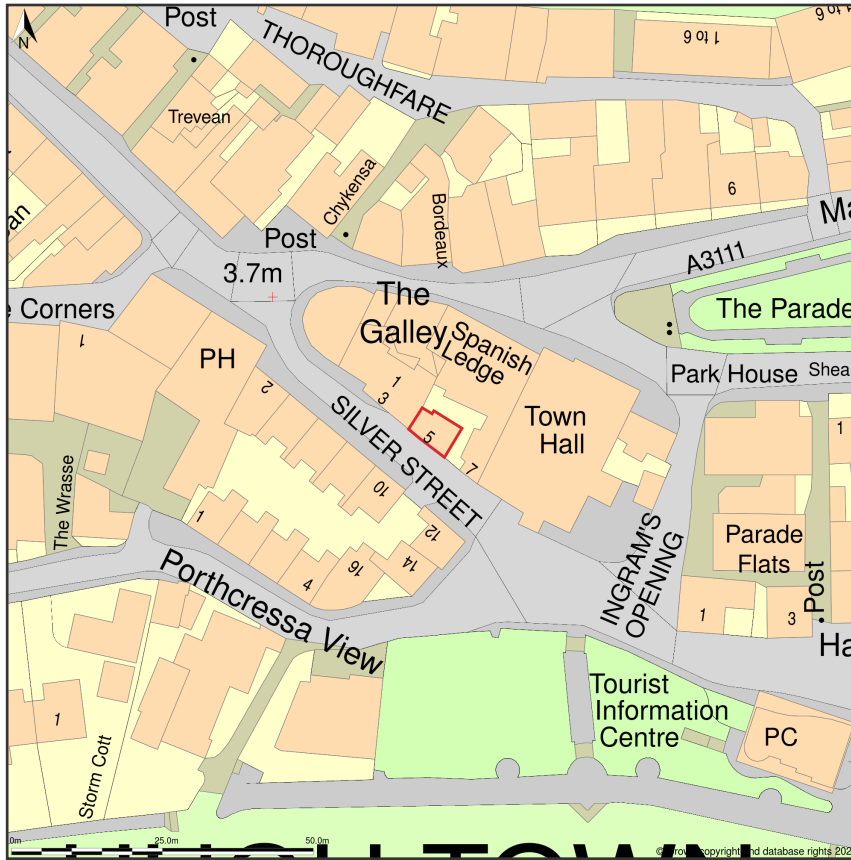

Silver Street Gallery, 5, Silver Street, Hugh Town, St Mary s, Isles Of Scilly, TR21 0PZ

Location Plan shows area bounded by: 90231.1, 10436.78 90372.52, 10578.2 (at a scale of 1:1250), OSGridRef: SV90301050. The representation of a road, track or path is no evidence of a right of way. The representation of features as lines is no evidence of a property boundary.

Produced on 25th Oct 2024 from the Ordnance Survey National Geographic Database and incorporating surveyed revision available at this date. Reproduction in whole or part is prohibited without the prior permission of Ordnance Survey. © Crown copyright 2024. Supplied by www.buyaplan.co.uk a licensed Ordnance Survey partner (100053143). Unique plan reference: #00935715-342976.