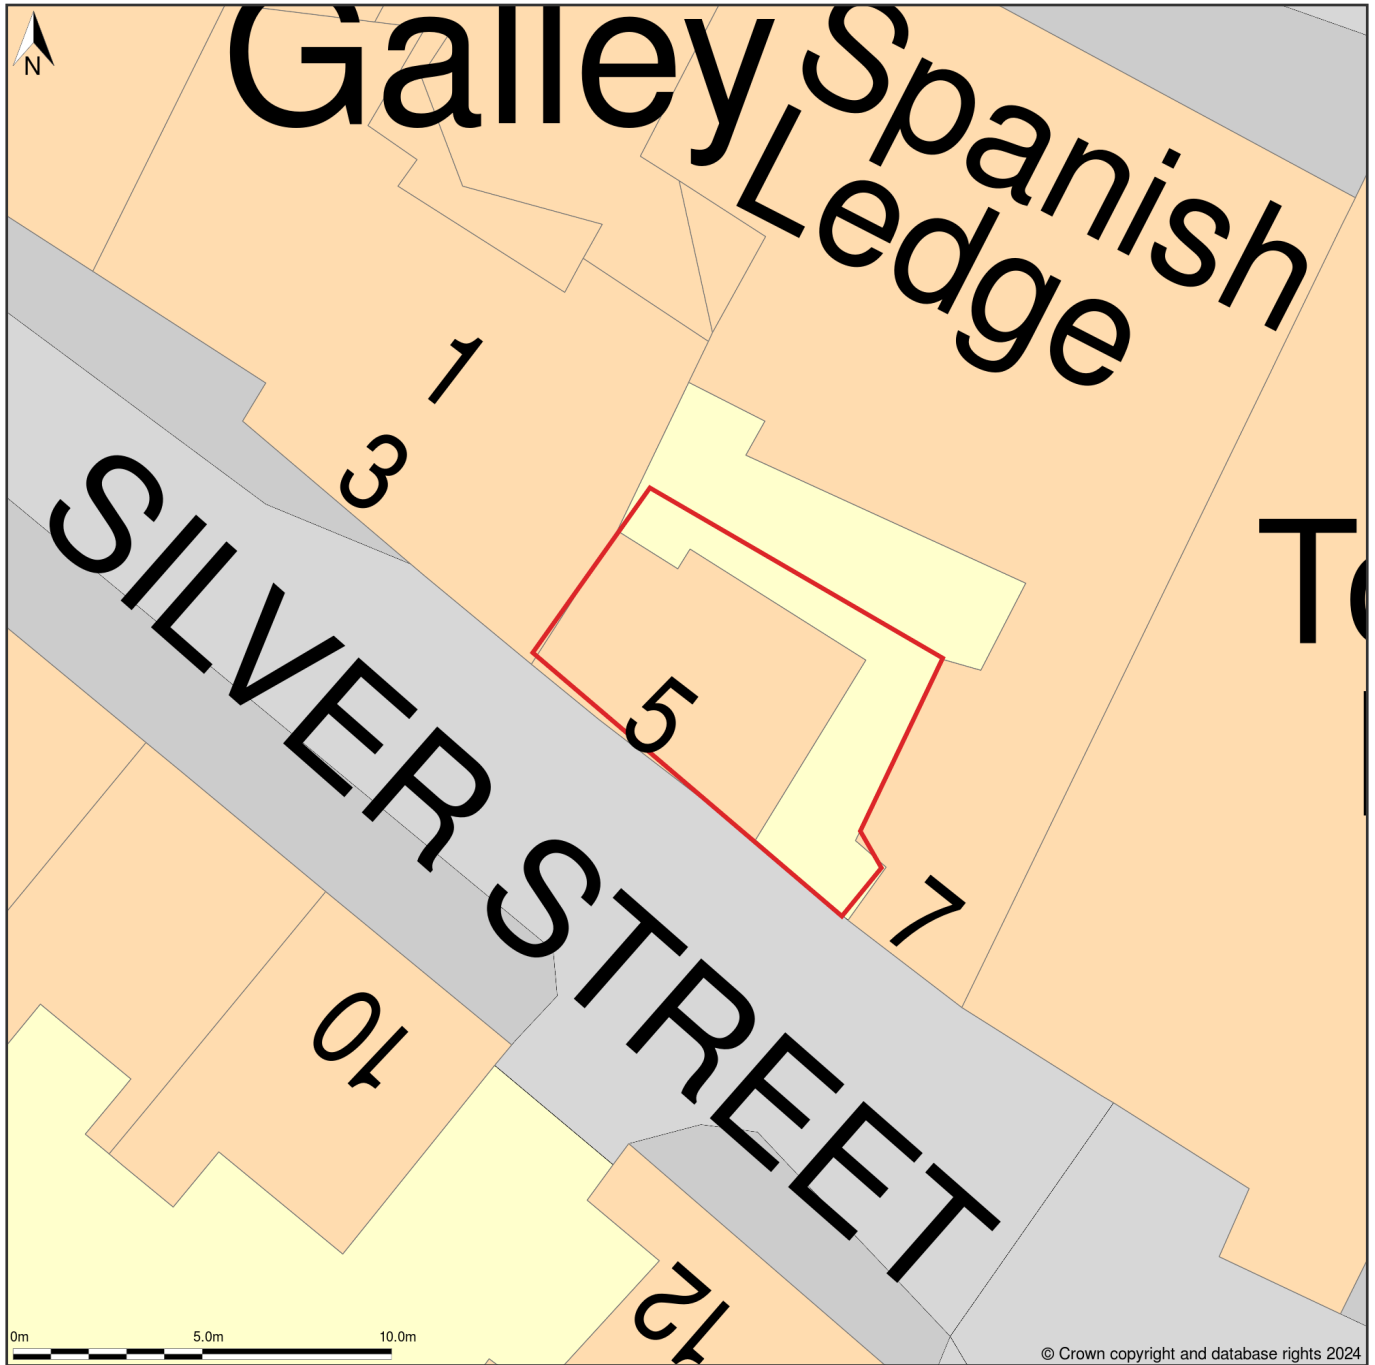

Silver Street Gallery, 5, Silver Street, Hugh Town, St Mary s, Isles Of Scilly, TR21 0PZ

Site Plan (also called a Block Plan) shows area bounded by: 90283.71, 10489.36 90319.71, 10525.36 (at a scale of 1:200), OSGridRef: SV90301050. The representation of a road, track or path is no evidence of a right of way. The representation of features as lines is no evidence of a property boundary.

Produced on 25th Oct 2024 from the Ordnance Survey National Geographic Database and incorporating surveyed revision available at this date. Reproduction in whole or part is prohibited without the prior permission of Ordnance Survey. © Crown copyright 2024. Supplied by www.buyaplan.co.uk a licensed Ordnance Survey partner (100053143). Unique plan reference: #00935714-87A4BB.