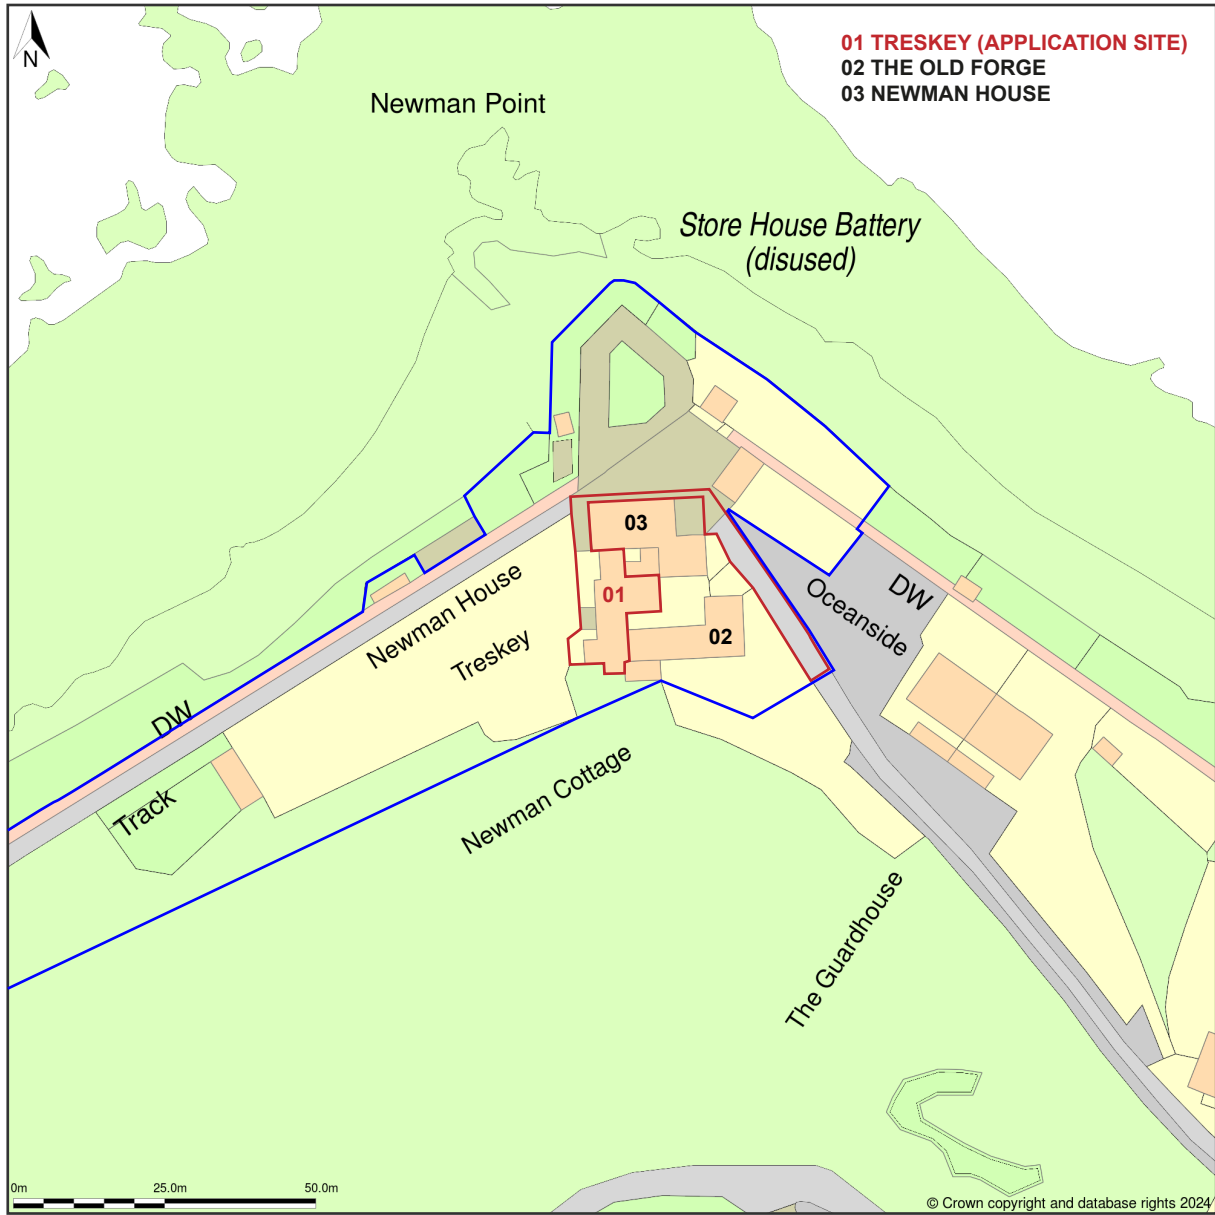

Treskey, Track Leading To Newman Point, The Garrison, St Mary s, Isles Of Scilly, TR21 0LS

Location Plan shows area bounded by: 89800.0, 10673.83 90000.0, 10873.83 (at a scale of 1:1250), OSGridRef: SV89891077. The representation of a road, track or path is no evidence of a right of way. The representation of features as lines is no evidence of a property boundary.

Produced on 13th Nov 2024 from the Ordnance Survey National Geographic Database and incorporating surveyed revision available at this date. Reproduction in whole or part is prohibited without the prior permission of Ordnance Survey. © Crown copyright 2024. Supplied by www.buyaplan.co.uk a licensed Ordnance Survey partner (100053143). Unique plan reference: #00939715-99C51C.