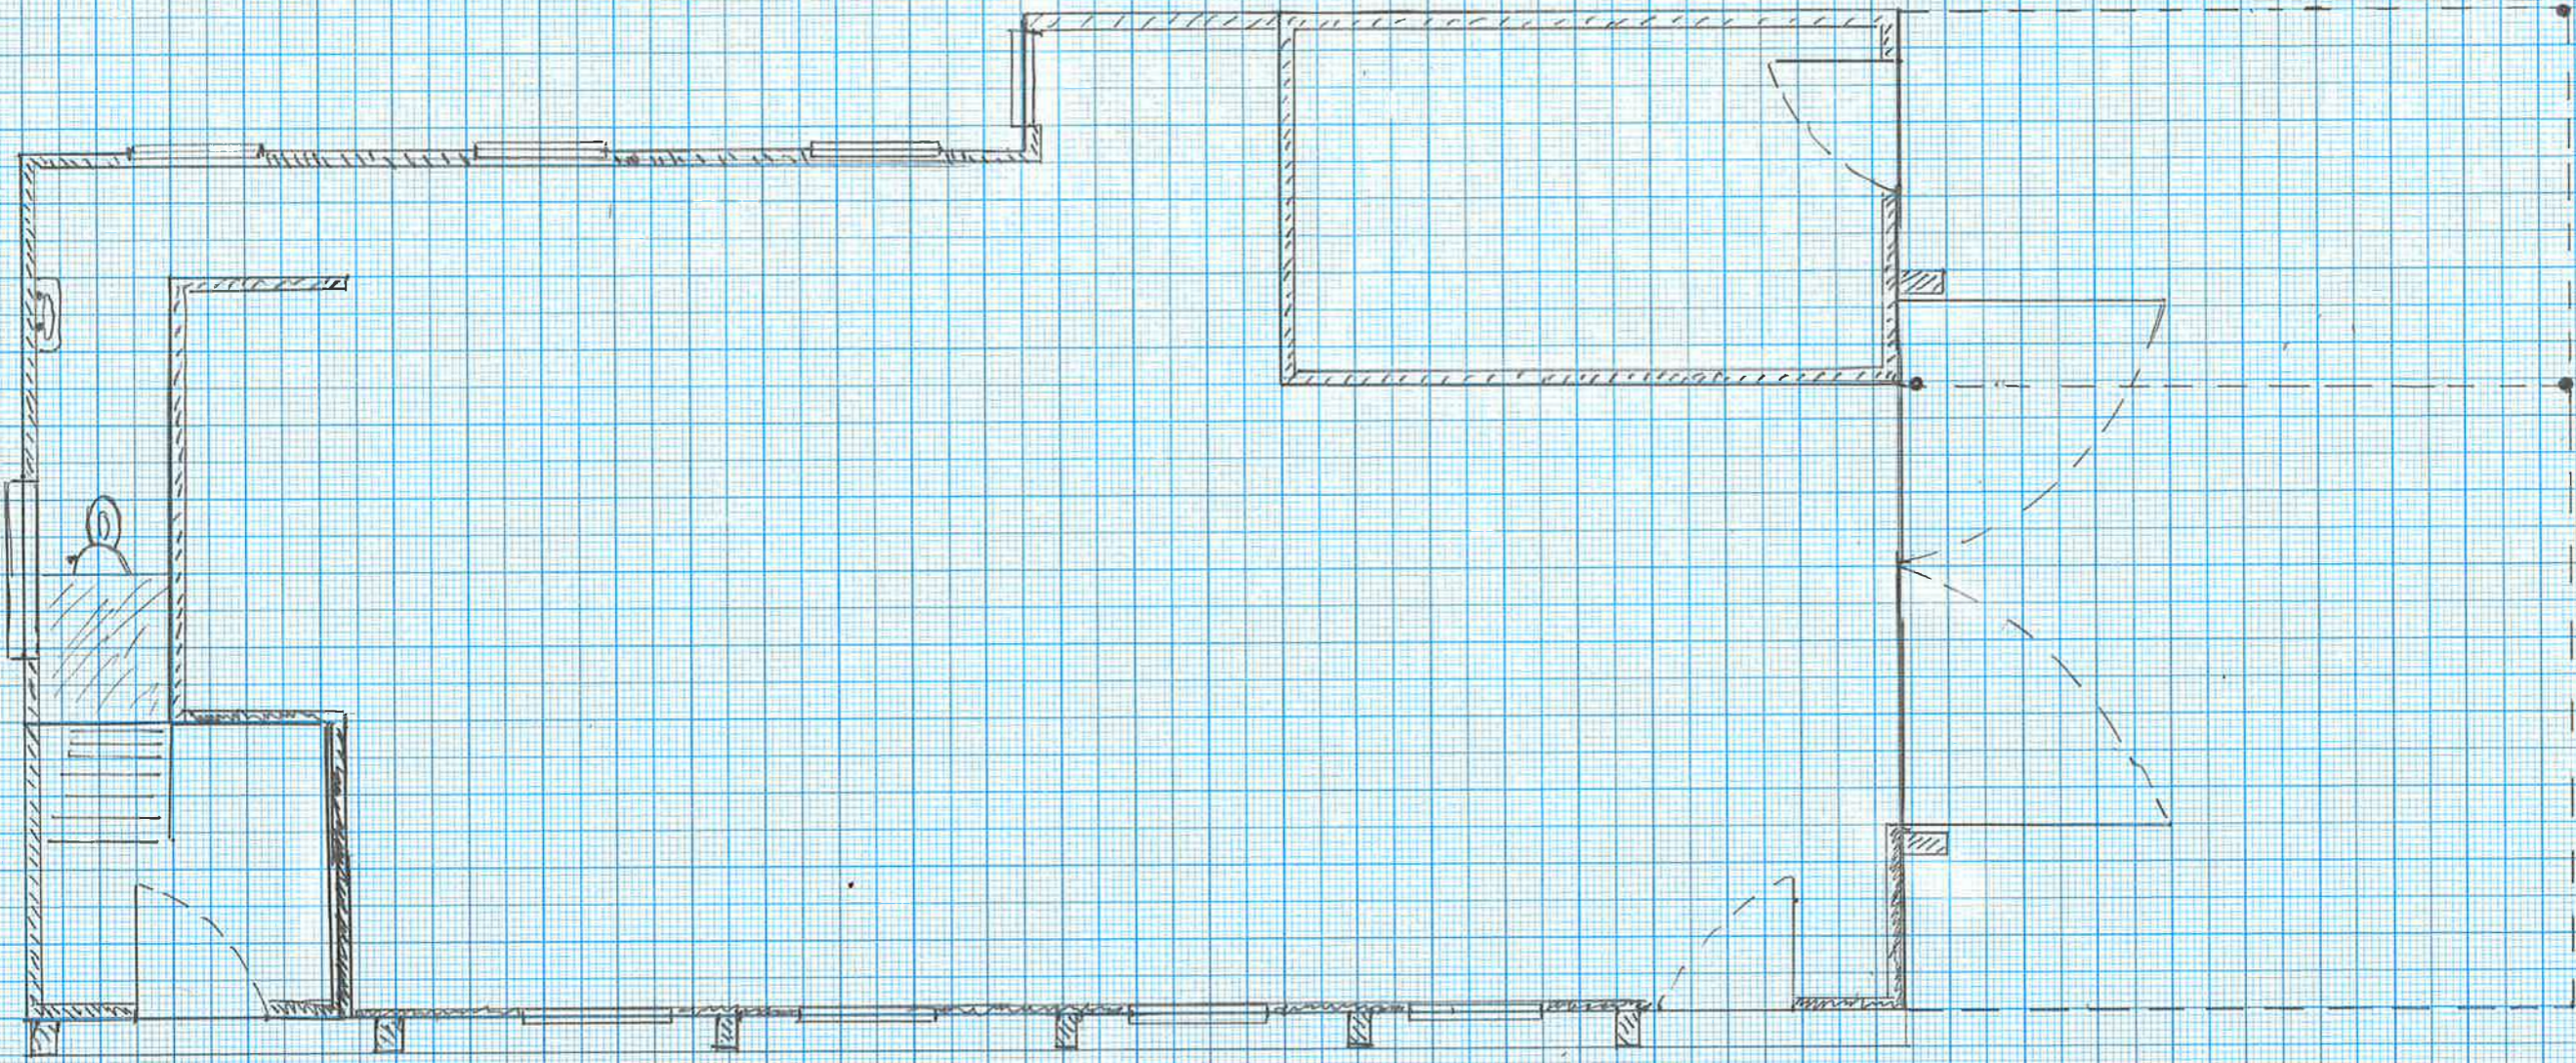

**RECEIVED**  
By Liv Rickman at 10:11 am, Dec 16, 2024

**The Chandlery Ground Floor**

**Scale 1:50 at A3**

**1 Metre      3 Metres**