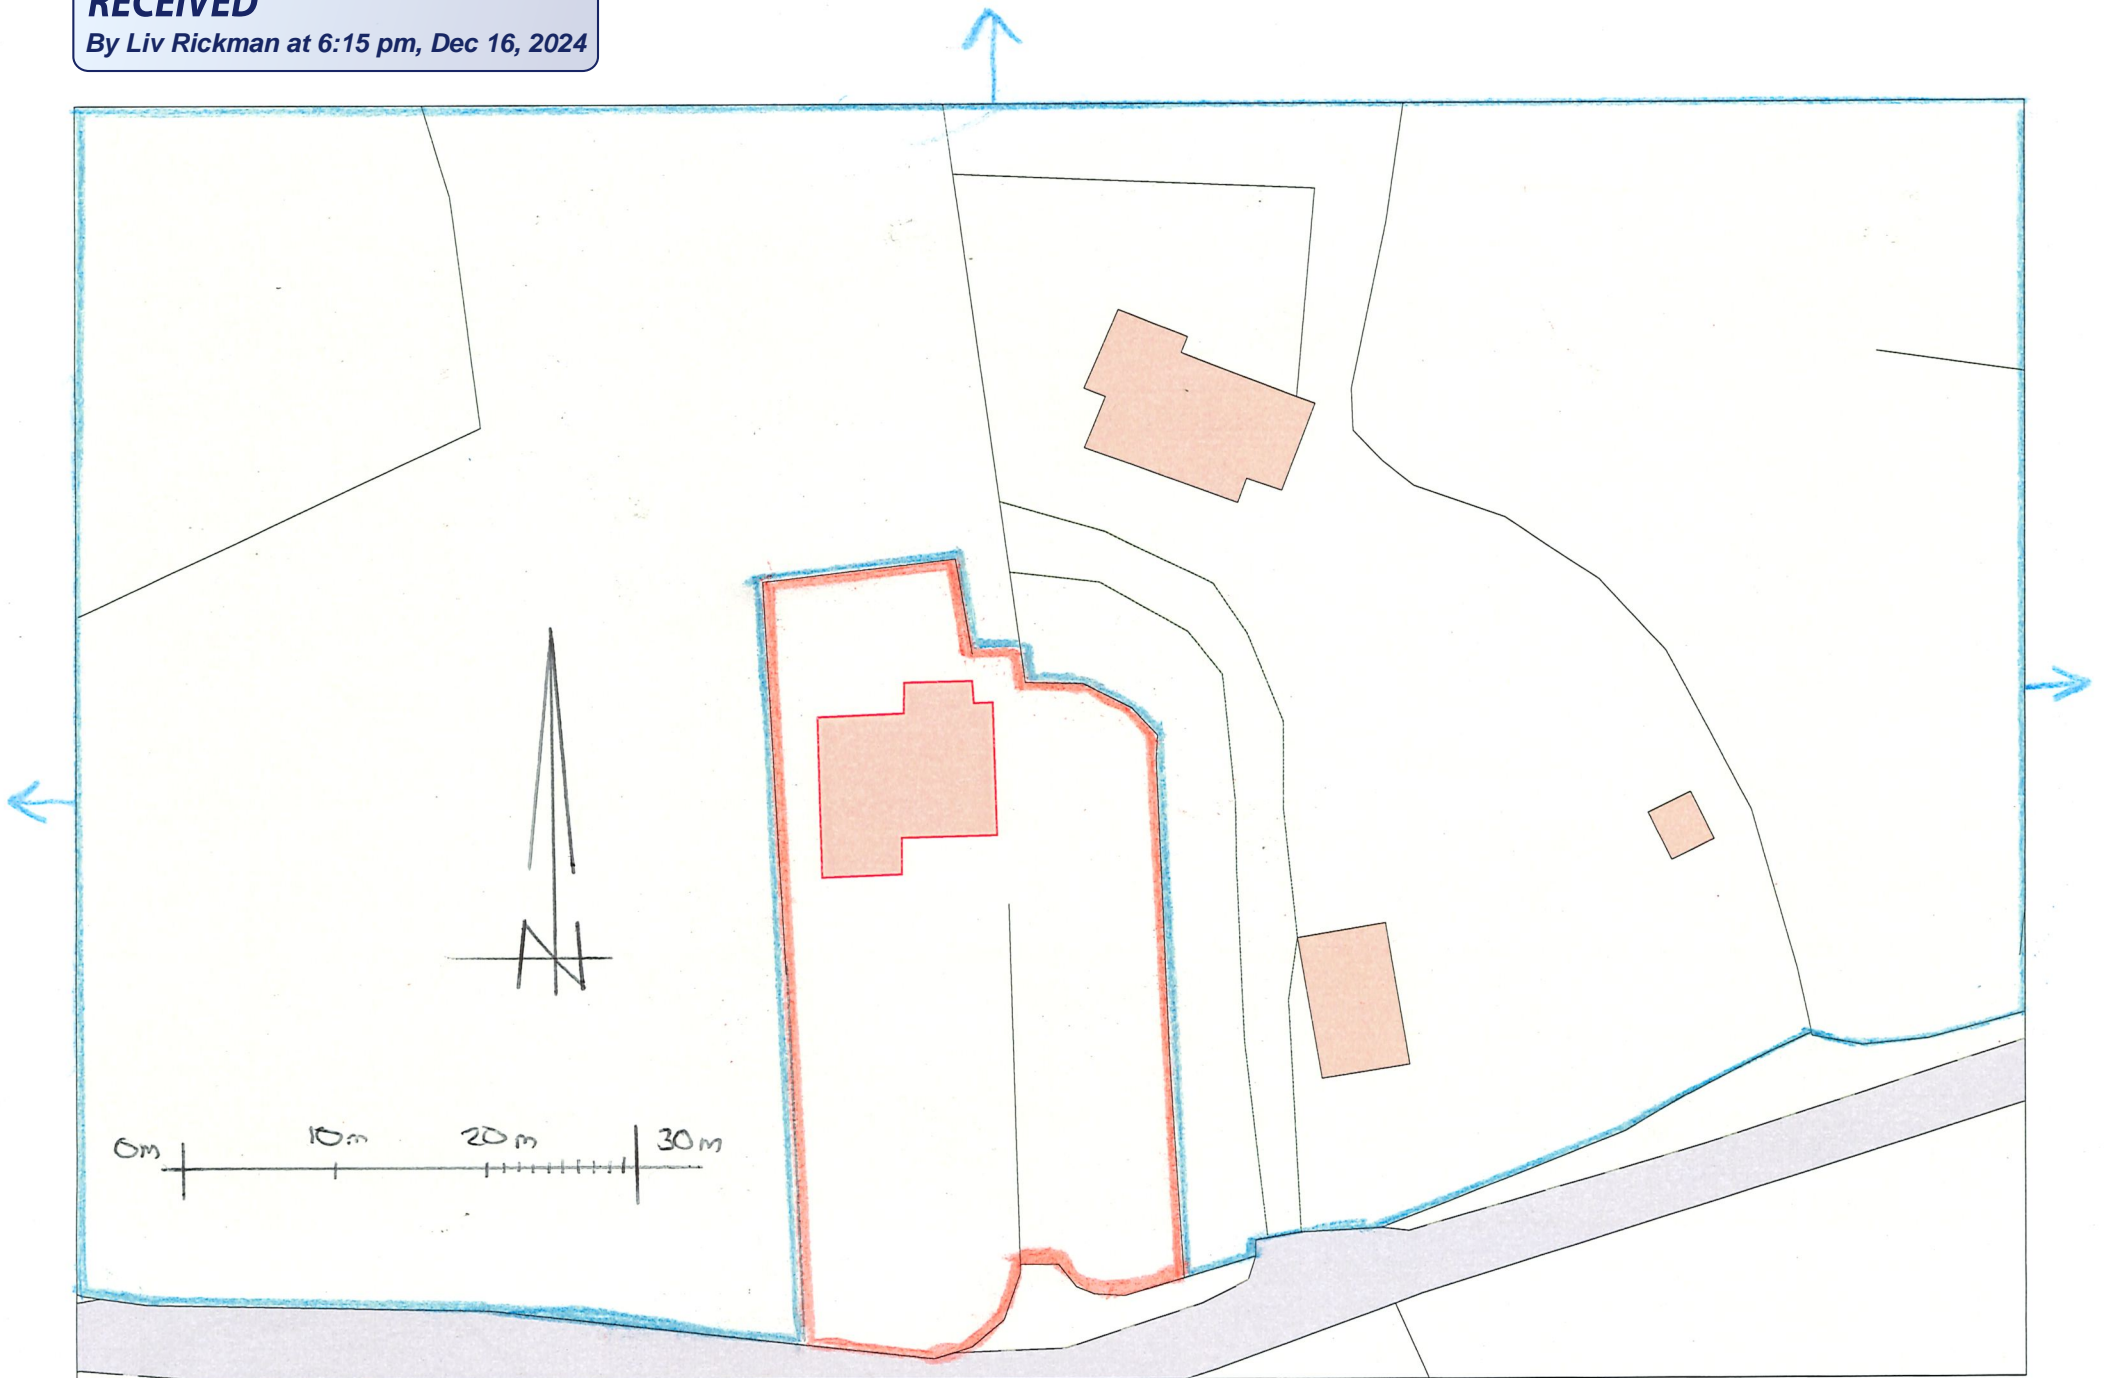

RECEIVED

By Liv Rickman at 6:15 pm, Dec 16, 2024

BLOC PLAN - ROCKY HILL COTTAGE - Scale 1:500 @ A4