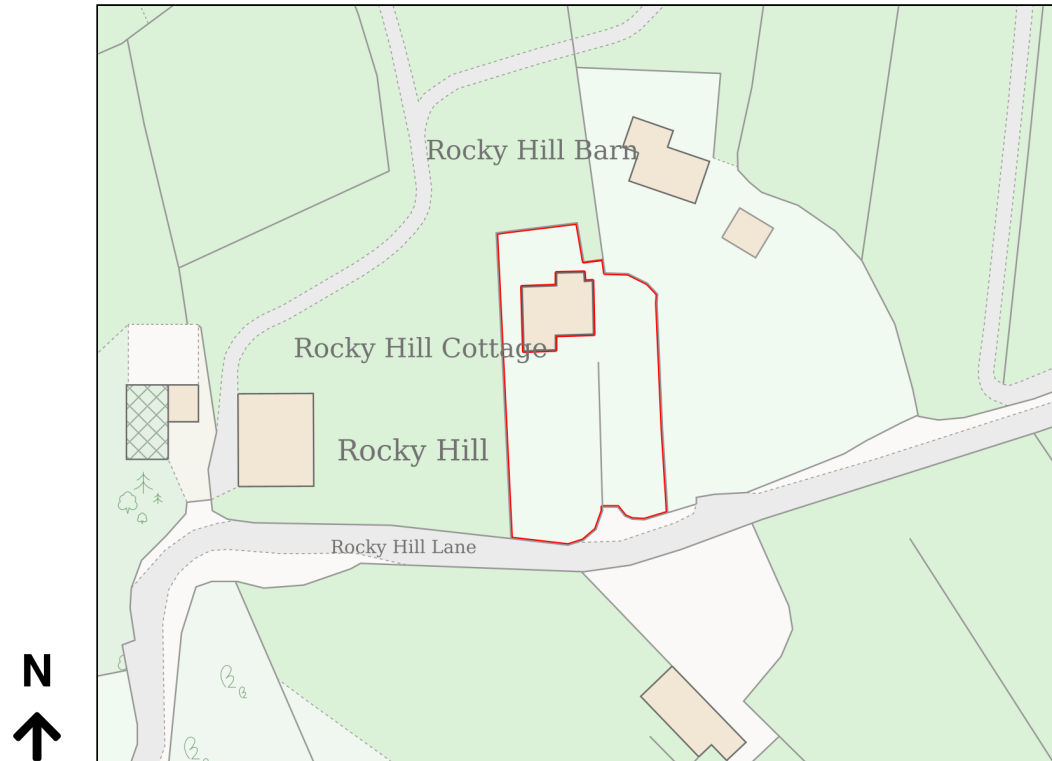

# Location Plan

Site Address: Rocky Hill Cottage, Rocky Hill, Rocky Hill, St Mary's, TR21 0NE

Date Produced: 09-Dec-2024

**RECEIVED**

By Liv Rickman at 5:24 pm, Dec 16, 2024

Scale: 1:1250 @A4

Planning Portal Reference: PP-13621172v1