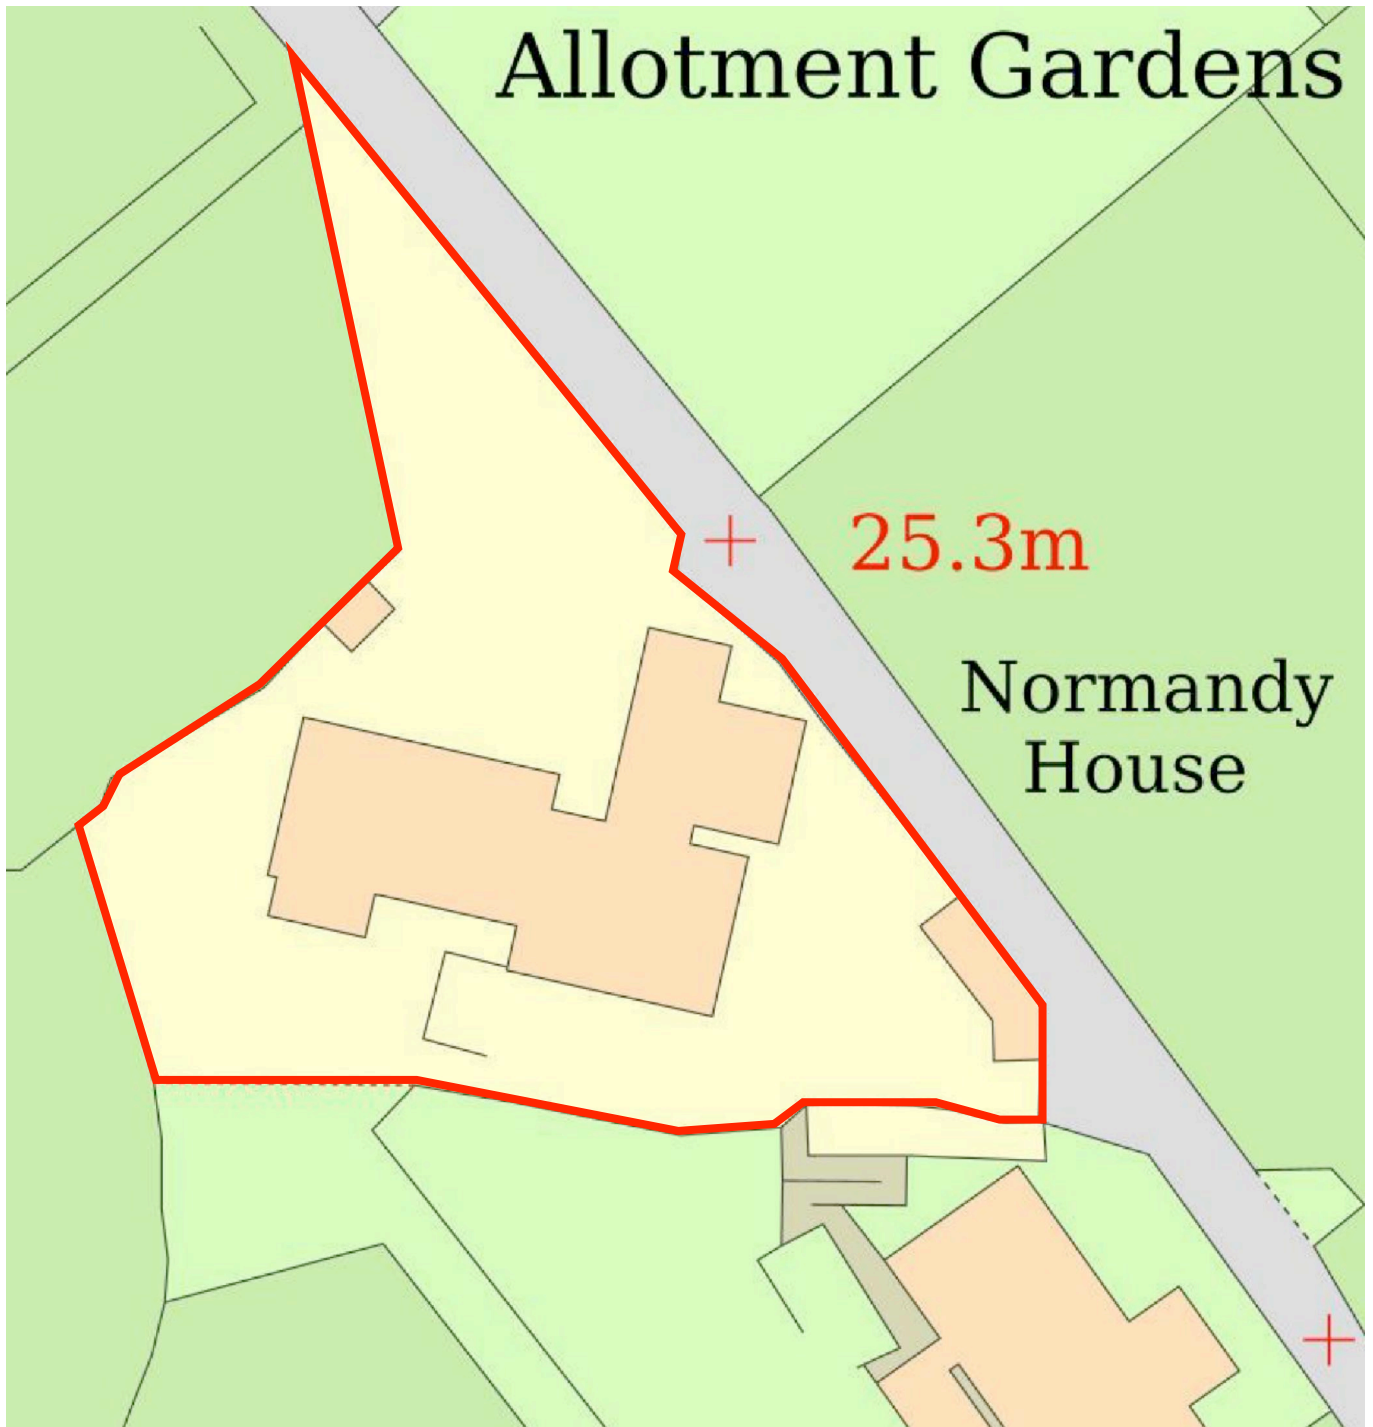

RECEIVED
By Liv Rickman at 9:05 pm, Mar 05, 2025

Site area: 2045m²

Crown copyright and database rights 2025 Ordnance Survey 10005413

For PLANNING only
Proposed windows and doors

Normandy House
Isles of Scilly TR21 0AB

Title	
Block Plan	
Drawing No.	2070.09.NH.001
Date	Jan 2025
A4	1:500