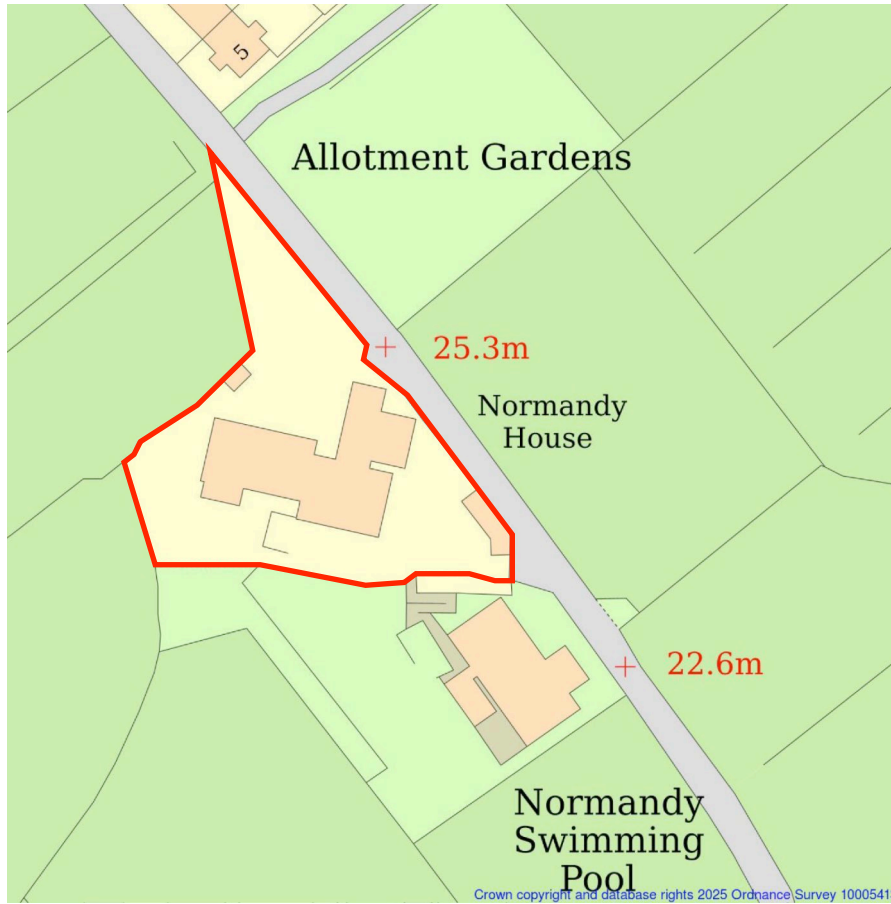

RECEIVED

By Liv Rickman at 9:05 pm, Mar 05, 2025

Site area: 2045m²

Crown copyright and database rights 2025 Ordnance Survey 10005413

For PLANNING only
Proposed windows and doors

Normandy House
Isles of Scilly TR21 0AB

Title	
Location Plan	
Drawing No.	2070.09.NH.000
Date	Jan 2025
A4	1:1250