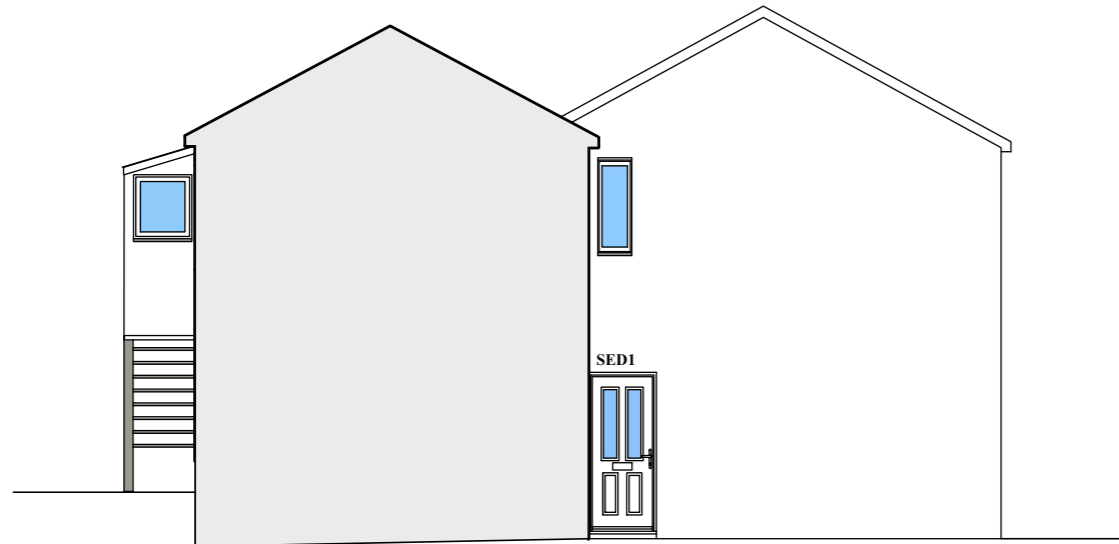

Proposed Elevations

RECEIVED

By Liv Rickman at 9:05 pm, Mar 05, 2025

AA Existing South Elevation 1:100

Roof Plan 1:200

Proposed North Elevation 1:100

Address: Normandy House, St Mary's, Isles of Scilly, TR21 0NY

Description: Proposed replacement windows and doors

Applicant: LiveWest

1:200 / 1:100 @ A3
4 February 2025
Drawing: 2070.09.NH.002