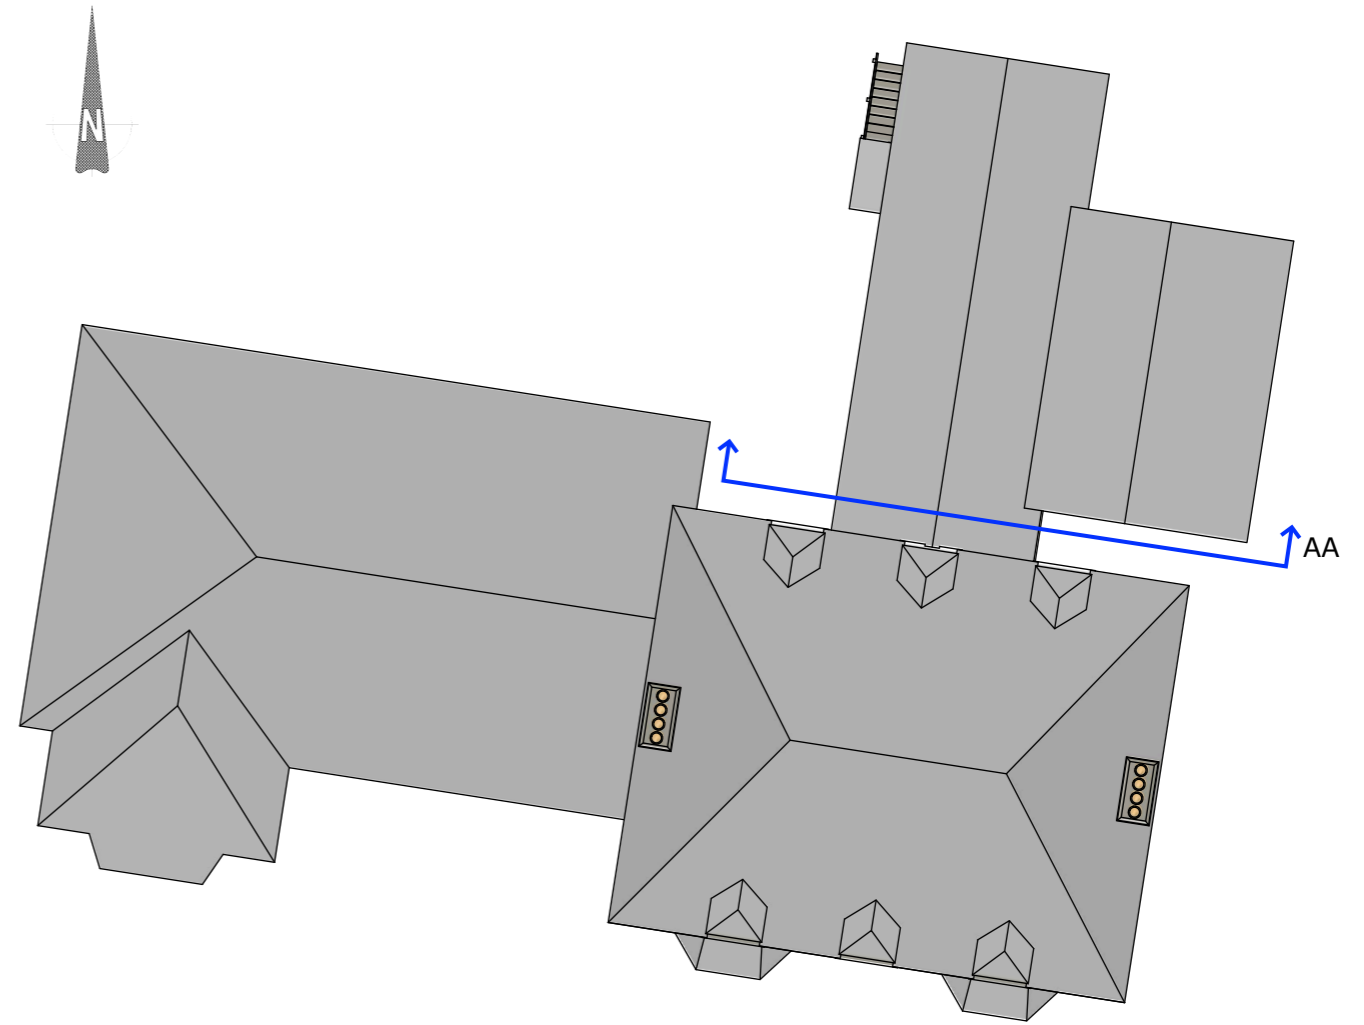

Proposed Elevations

RECEIVED

By Liv Rickman at 9:05 pm, Mar 05, 2025

AA Existing South Elevation 1:100

Roof Plan 1:200

Proposed North Elevation 1:100

Address: Normandy House, St Mary's, Isles of Scilly, TR21 0NY

Description: Proposed replacement windows and doors

Applicant: LiveWest

1:200 / 1:100 @ A3
4 February 2025
Drawing: 2070.09.NH.002