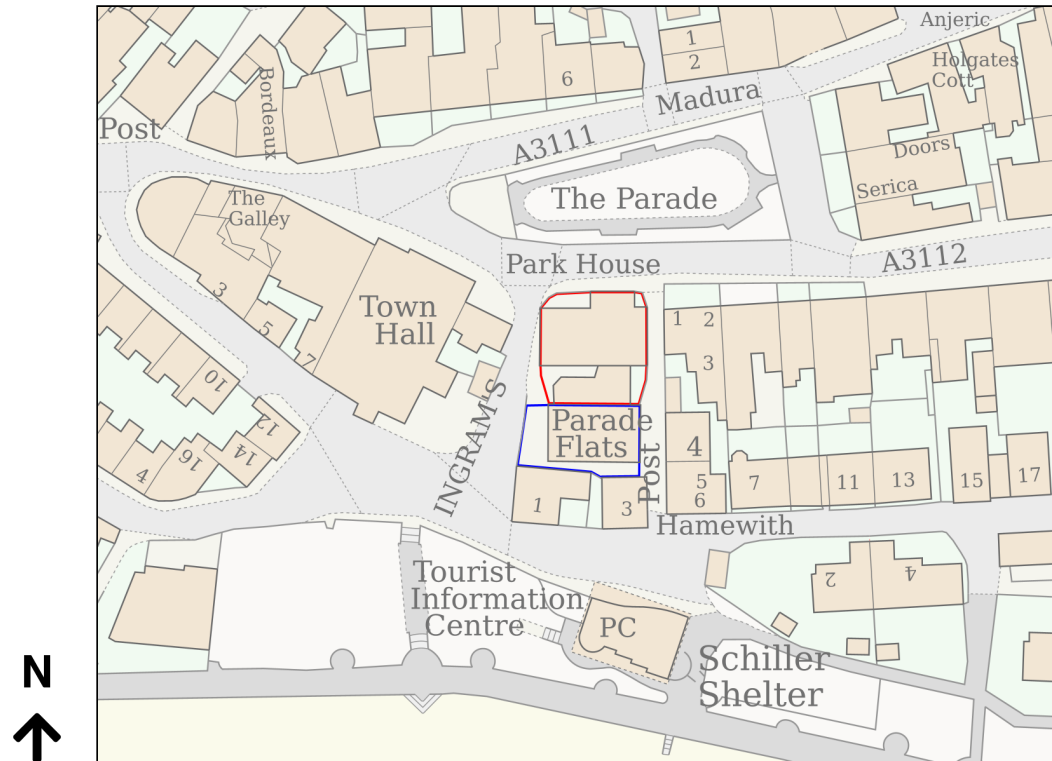

Location Plan

Site Address: Park House, The Parade, Hugh Town, St Mary's, TR21 0LP

Date Produced: 17-Mar-2025

RECEIVED
By Liv Rickman at 4:51 pm, Mar 20, 2025

Scale: 1:1250 @A4

Planning Portal Reference: PP-13815413v2