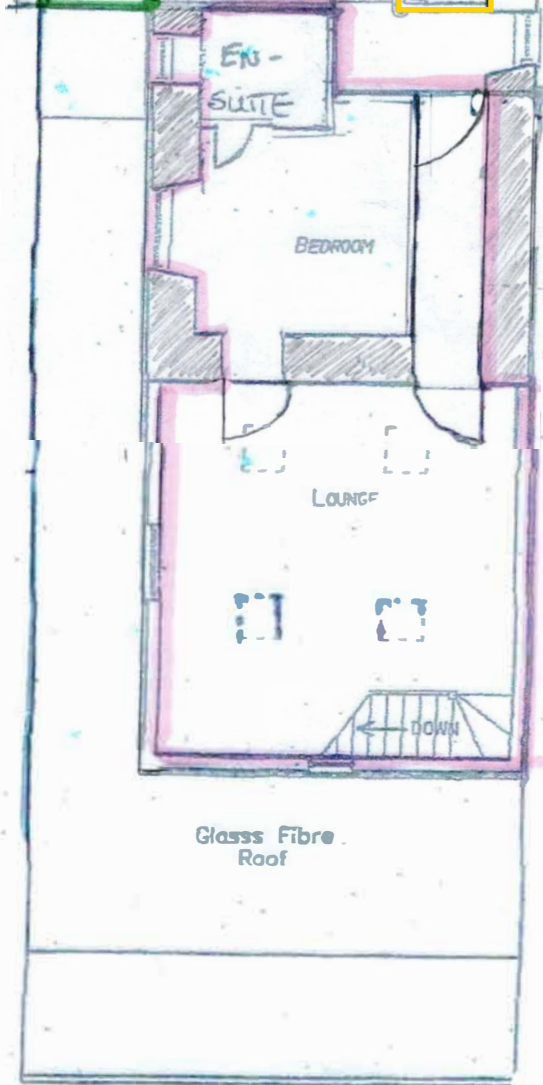

56.77m²

FLAT 1 GROSS INTERNAL FLOOR AREA 56.77M²

REAR FLAT GROUND FLOOR GROSS
INTERNAL AREA 45.37M²

GROUND FLOOR

SCALE: 1:100

FLAT 2 GROSS INTERNAL FLOOR AREA 42.56M²

FLAT 3 UTILITY AREA

REAR FLAT FIRST FLOOR GROSS INTERNAL AREA 42.61M²
TOTAL GROSS INTERNAL FLOOR AREA 87.98M²

FIRST FLOOR
SCALE 1:100

FLAT 3 GROSS INTERNAL FLOOR AREA 40.63 M²

EN SUITE
SHOWER

SECOND FLOOR

SCALE 1:100