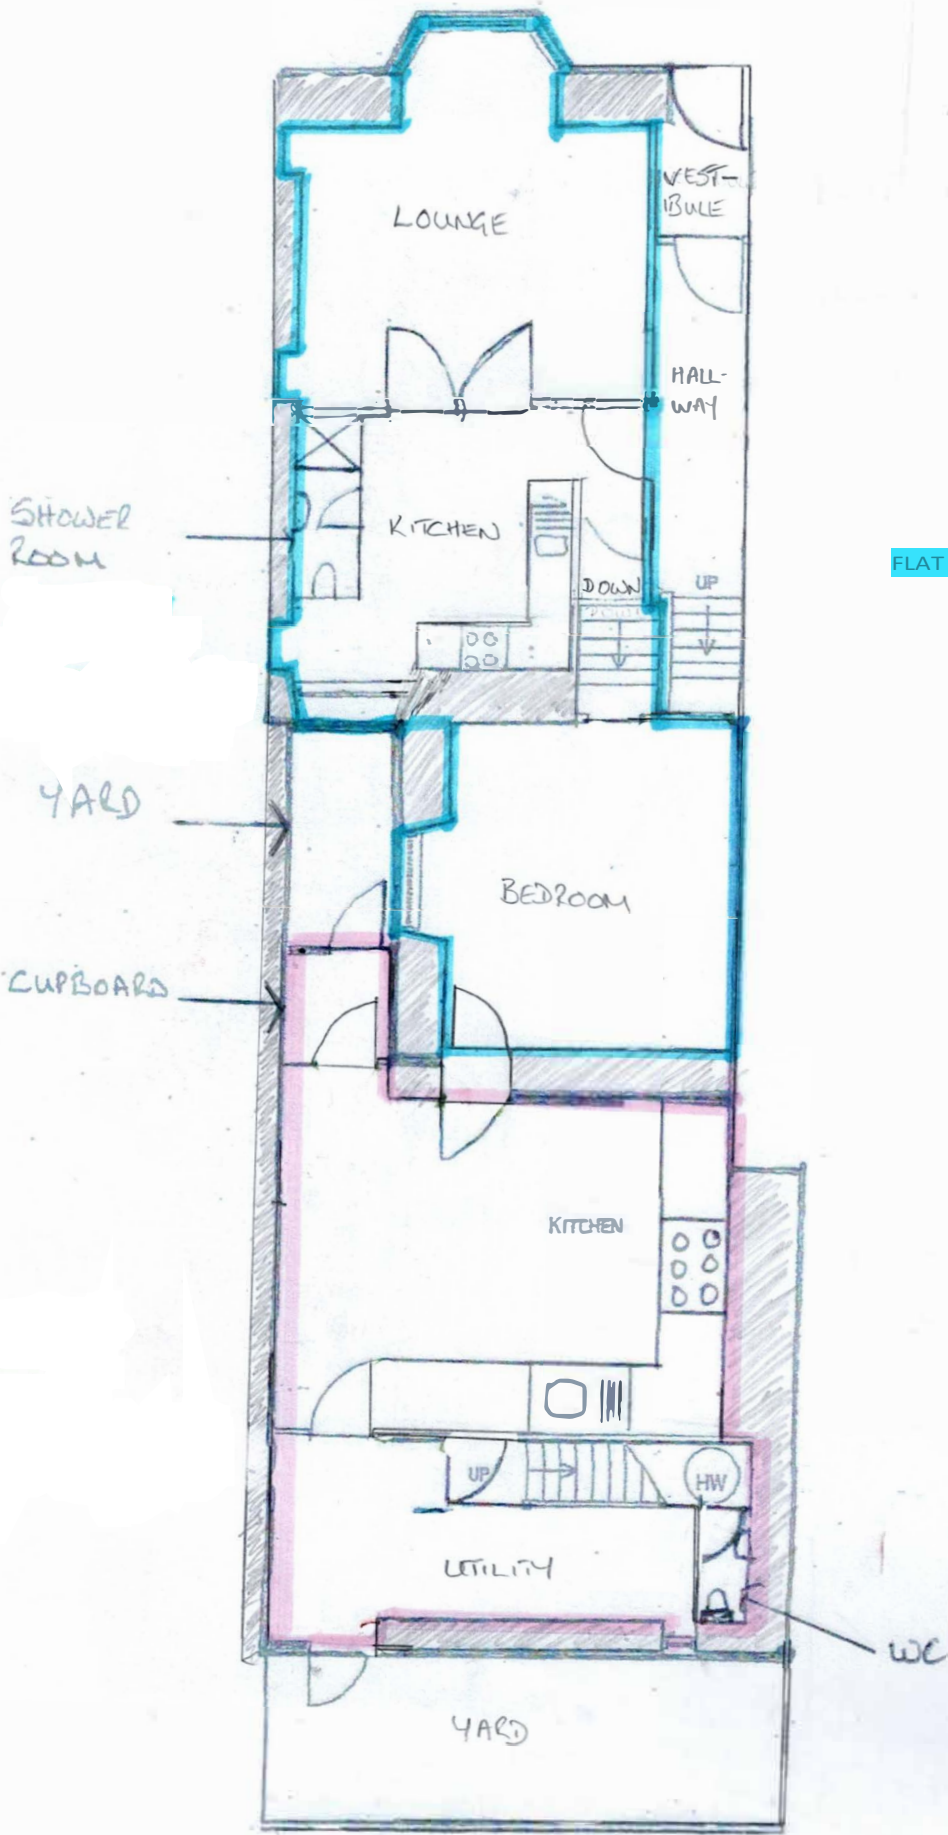

56.77m²

FLAT 1 GROSS INTERNAL FLOOR AREA 56.77M²

REAR FLAT GROUND FLOOR GROSS
INTERNAL AREA 45.37M²

GROUND FLOOR

SCALE: 1:100

FLAT 2 GROSS INTERNAL FLOOR AREA 42.56M²

FLAT 3 UTILITY AREA

REAR FLAT FIRST FLOOR GROSS INTERNAL AREA 42.61M²
TOTAL GROSS INTERNAL FLOOR AREA 87.98M²

FIRST FLOOR
SCALE 1:100

FLAT 3 GROSS INTERNAL FLOOR AREA 40.63 M²

EN SUITE
SHOWER

SECOND FLOOR

SCALE 1:100