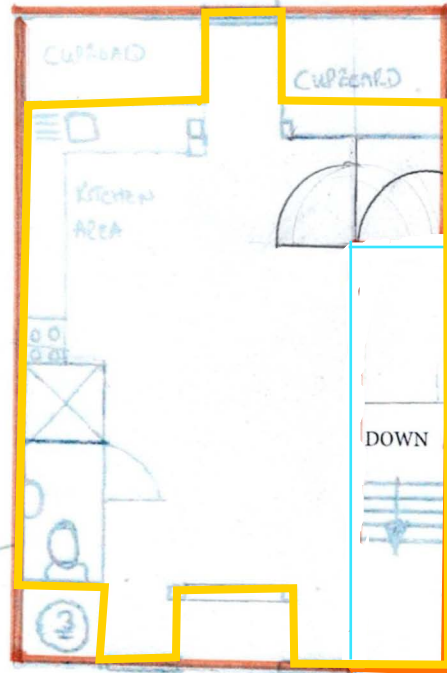

56.77m²

SHOWER ROOM

FLAT 1 GROSS INTERNAL FLOOR AREA 56.77M²

YARD

CUPBOARD

REAR FLAT GROUND FLOOR GROSS
INTERNAL AREA 45.37M²

WC

GROUND FLOOR

SCALE: 1:100

FLAT 2 GROSS INTERNAL FLOOR AREA 42.56M²

REAR FLAT FIRST FLOOR GROSS INTERNAL
AREA 42.61M²
TOTAL GROSS INTERNAL FLOOR AREA
87.98M²

FIRST FLOOR
SCALE 1:100

FLAT 3 GROSS INTERNAL FLOOR AREA 40.63 M²

EN SUITE
SHOWER

SECOND FLOOR

SCALE 1:100