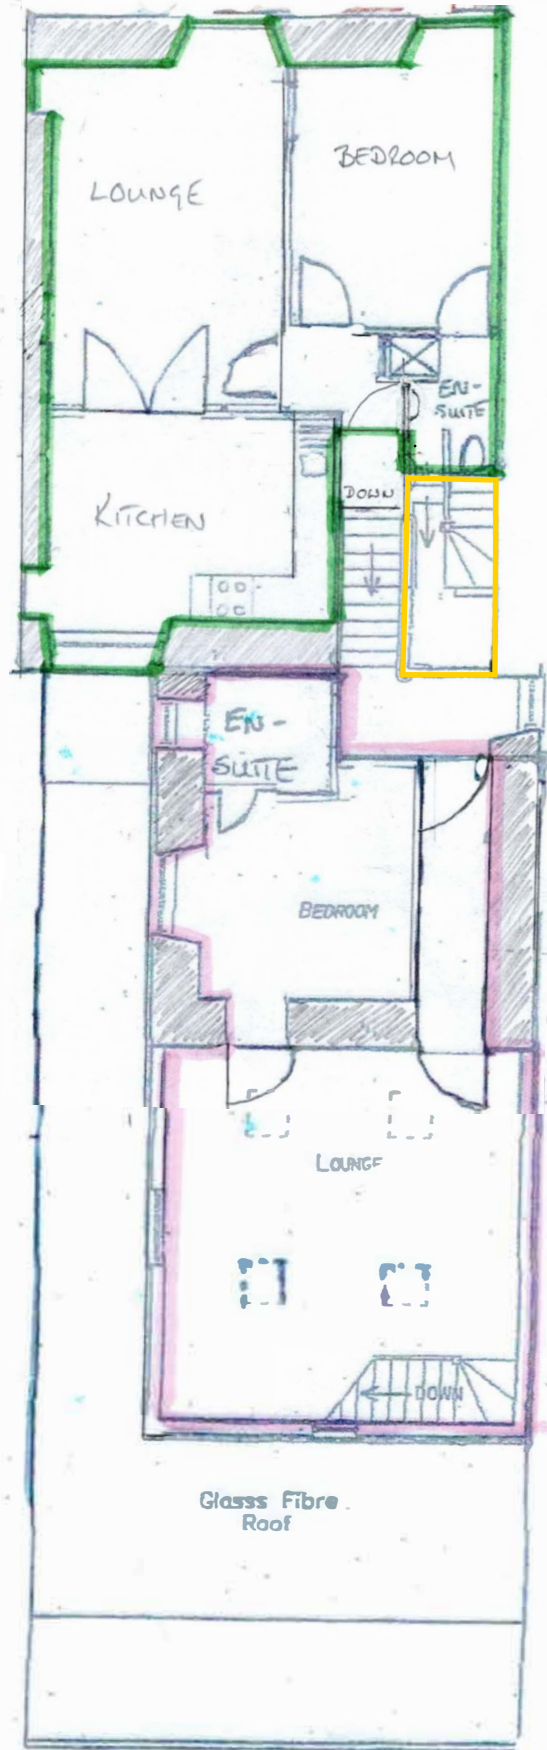

56.77m²

SHOWER ROOM

FLAT 1 GROSS INTERNAL FLOOR AREA 56.77M²

YARD

CUPBOARD

REAR FLAT GROUND FLOOR GROSS
INTERNAL AREA 45.37M²

WC

GROUND FLOOR

SCALE: 1:100

FLAT 2 GROSS INTERNAL FLOOR AREA 42.56M²

REAR FLAT FIRST FLOOR GROSS INTERNAL
AREA 42.61M²
TOTAL GROSS INTERNAL FLOOR AREA
87.98M²

FIRST FLOOR
SCALE 1:100

FLAT 3 GROSS INTERNAL FLOOR AREA 40.63 M²

EN SUITE
SHOWER

SECOND FLOOR

SCALE 1:100