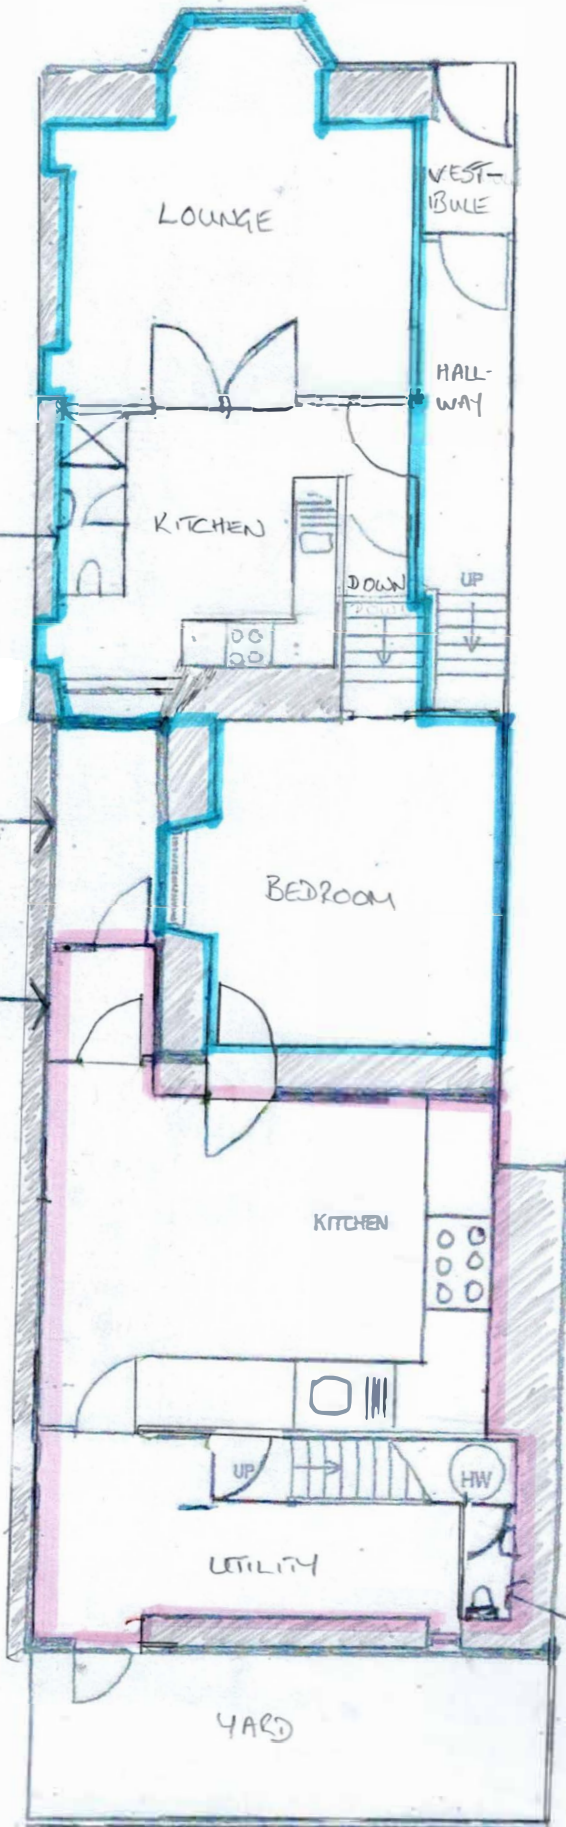

56.77m²

SHOWER ROOM

FLAT 1 GROSS INTERNAL FLOOR AREA 56.77M²

YARD

CUPBOARD

REAR FLAT GROUND FLOOR GROSS
INTERNAL AREA 45.37M²

WC

GROUND FLOOR

SCALE: 1:100

FLAT 2 GROSS INTERNAL FLOOR AREA 42.56M²

REAR FLAT FIRST FLOOR GROSS INTERNAL
AREA 42.61M²
TOTAL GROSS INTERNAL FLOOR AREA
87.98M²

FIRST FLOOR
SCALE 1:100

FLAT 3 GROSS INTERNAL FLOOR AREA 40.63 M²

EN SUITE
SHOWER

SECOND FLOOR

SCALE 1:100